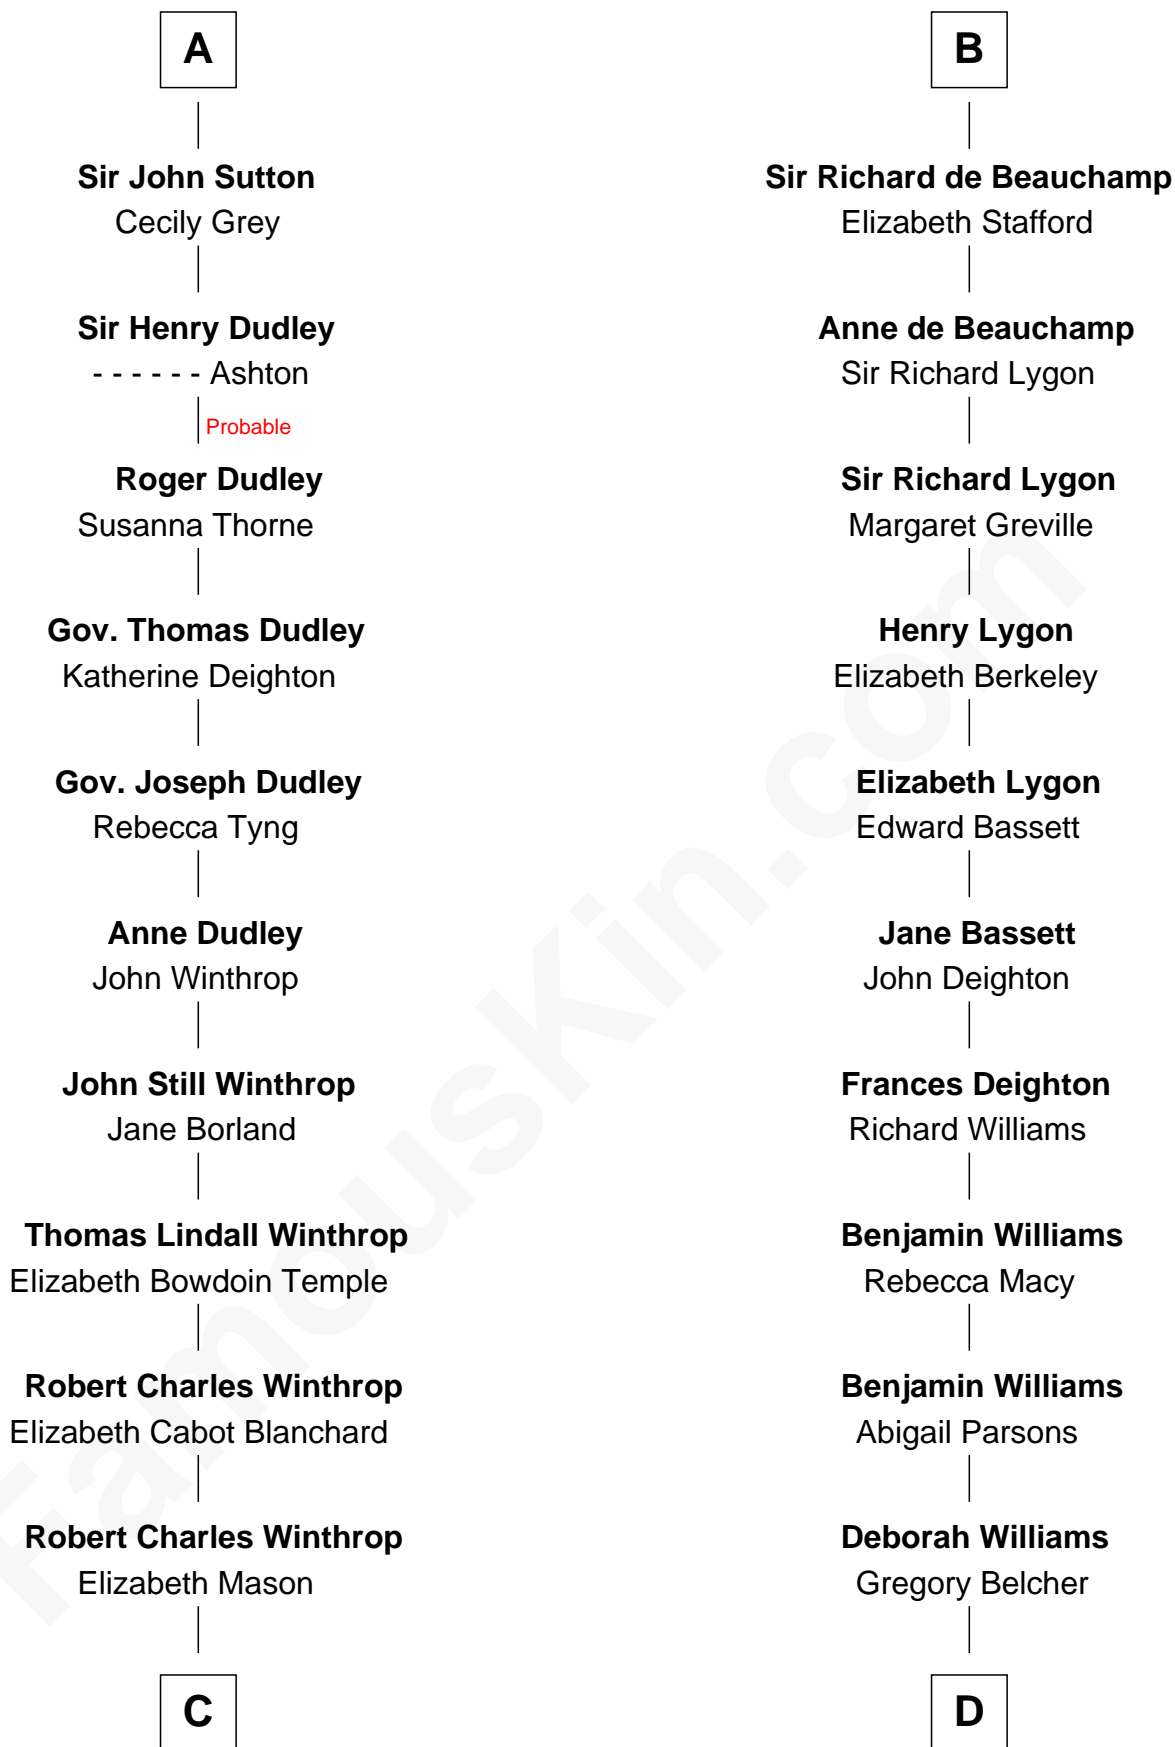

## Relationship Chart of

### John Kerry

68th U.S. Secretary of State

19th cousin 2 times removed of

**General Douglas MacArthur**  
U.S. Army - World War II

**Sir Edmund Mortimer**  
Margaret de Fiennes

**C**

**Margaret Tyndal Winthrop**

James Grant Forbes

**Rosemary Isabel Forbes**

Richard John Kerry

**John Kerry**

*68th U.S. Secretary of State*

**D**

**Benjamin Belcher**

Sarah Barney

**Benjamin Barney Belcher**

Olive - - - - -

**Aurelia Belcher**

Arthur MacArthur

**Gen. Arthur MacArthur**

Mary Pinckney Hardy

**General Douglas MacArthur**

*U.S. Army - World War II*