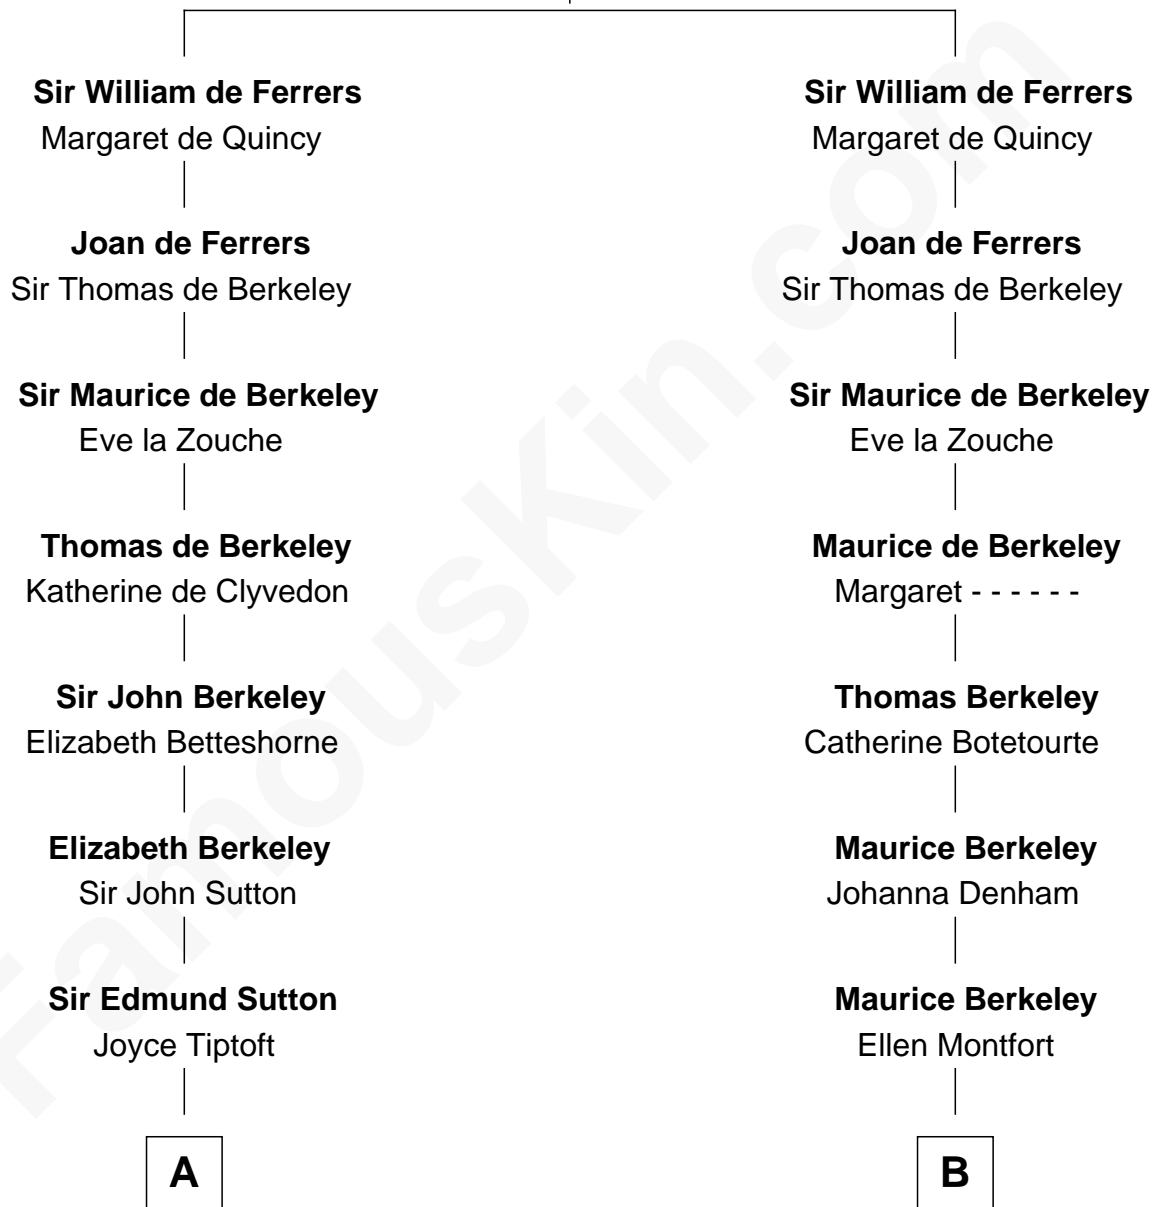

FamousKin.com

Relationship Chart of

John Kerry

68th U.S. Secretary of State

20th cousin 1 time removed of

General Douglas MacArthur
U.S. Army - World War II

Sir William de Ferrers

Agnes of Chester

C

Robert Charles Winthrop

Elizabeth Mason

Margaret Tyndal Winthrop

James Grant Forbes

Rosemary Isabel Forbes

Richard John Kerry

John Kerry