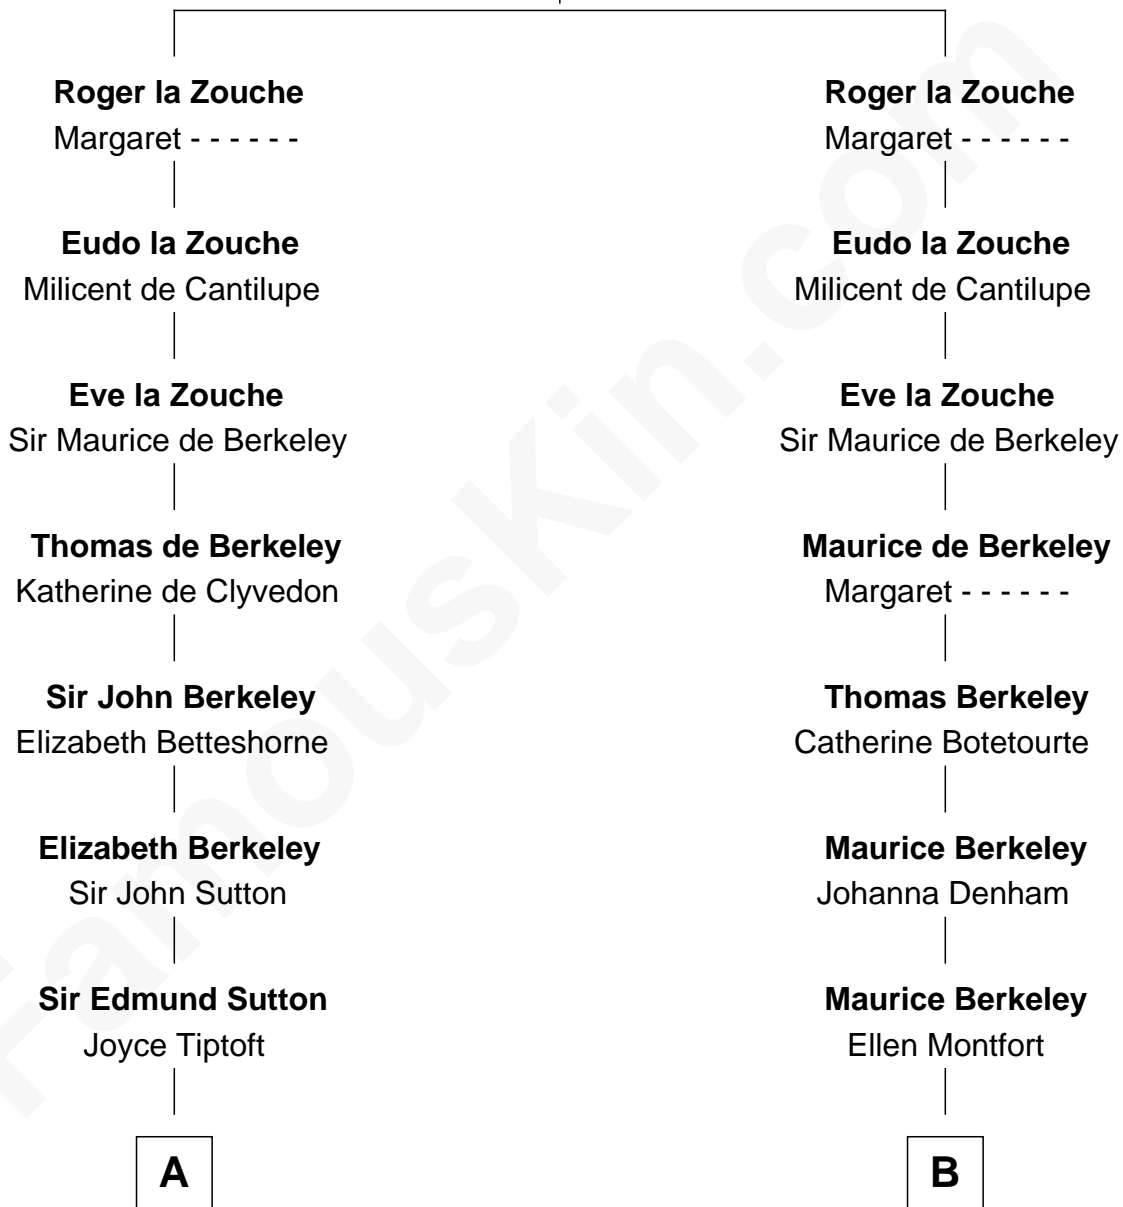

FamousKin.com

Relationship Chart of

John Kerry

68th U.S. Secretary of State

20th cousin 1 time removed of

General Douglas MacArthur

U.S. Army - World War II

Alan la Zouche
Alice de Belmeis

C

Robert Charles Winthrop

Elizabeth Mason

Margaret Tyndal Winthrop

James Grant Forbes

Rosemary Isabel Forbes

Richard John Kerry

John Kerry