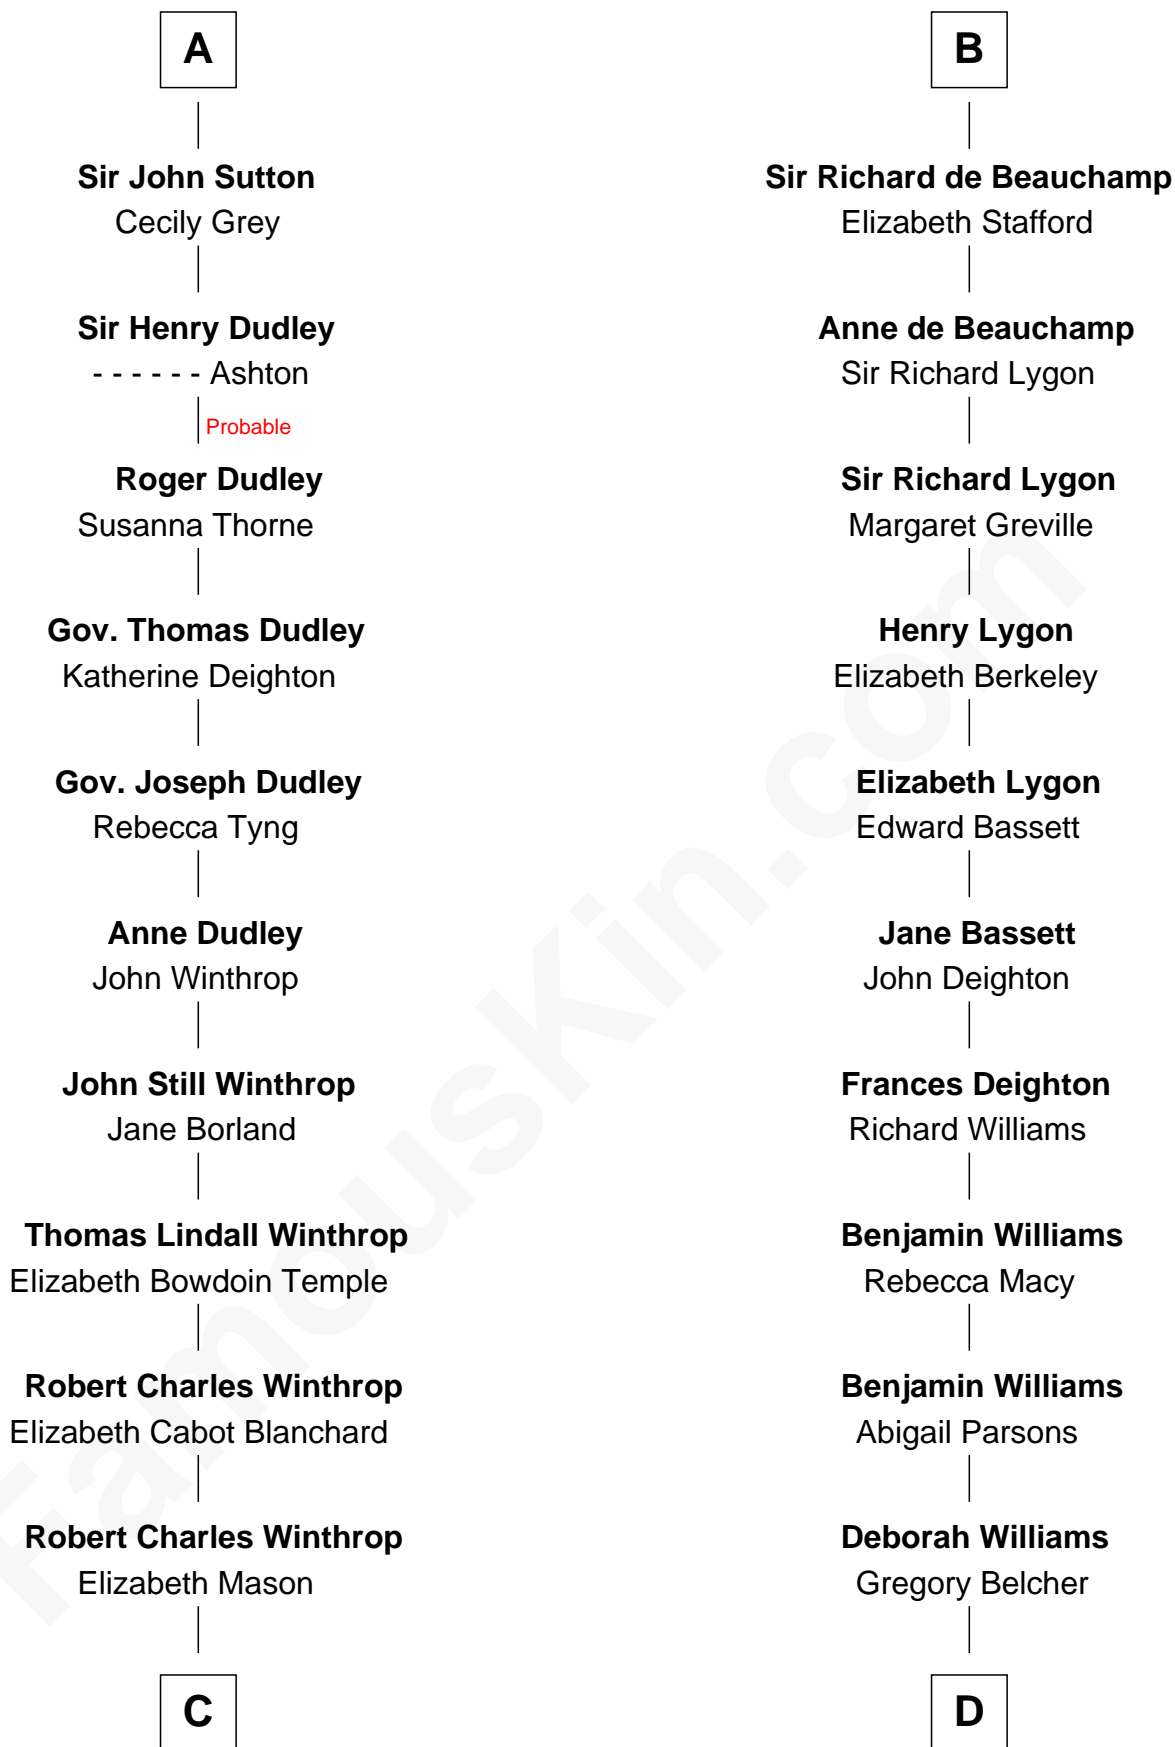

FamousKin.com

Relationship Chart of

John Kerry

68th U.S. Secretary of State

19th cousin 2 times removed of

General Douglas MacArthur
U.S. Army - World War II

Sir James de Audley

Ela Longespee

C

Margaret Tyndal Winthrop

James Grant Forbes

Rosemary Isabel Forbes

Richard John Kerry

John Kerry

68th U.S. Secretary of State

D

Benjamin Belcher

Sarah Barney

Benjamin Barney Belcher

Olive - - - - -

Aurelia Belcher

Arthur MacArthur

Gen. Arthur MacArthur

Mary Pinckney Hardy