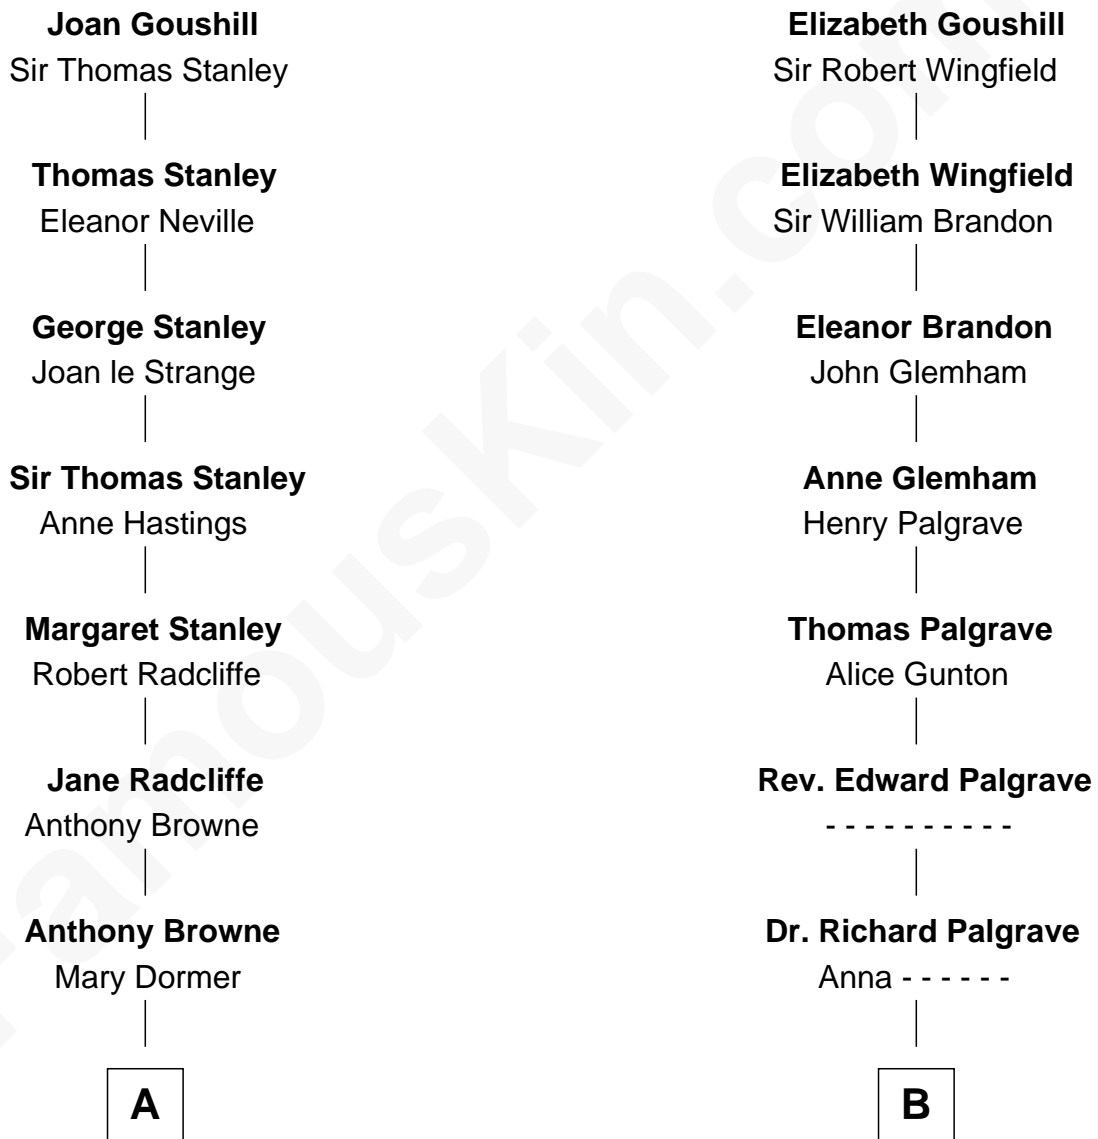

FamousKin.com

Relationship Chart of

John Kerry

68th U.S. Secretary of State

16th cousin 2 times removed of

General Douglas MacArthur

U.S. Army - World War II

Sir Robert Goushill

Elizabeth Fitzalan

C

—
Rosemary Isabel Forbes

Richard John Kerry

—
John Kerry

68th U.S. Secretary of State

FamousKin.com