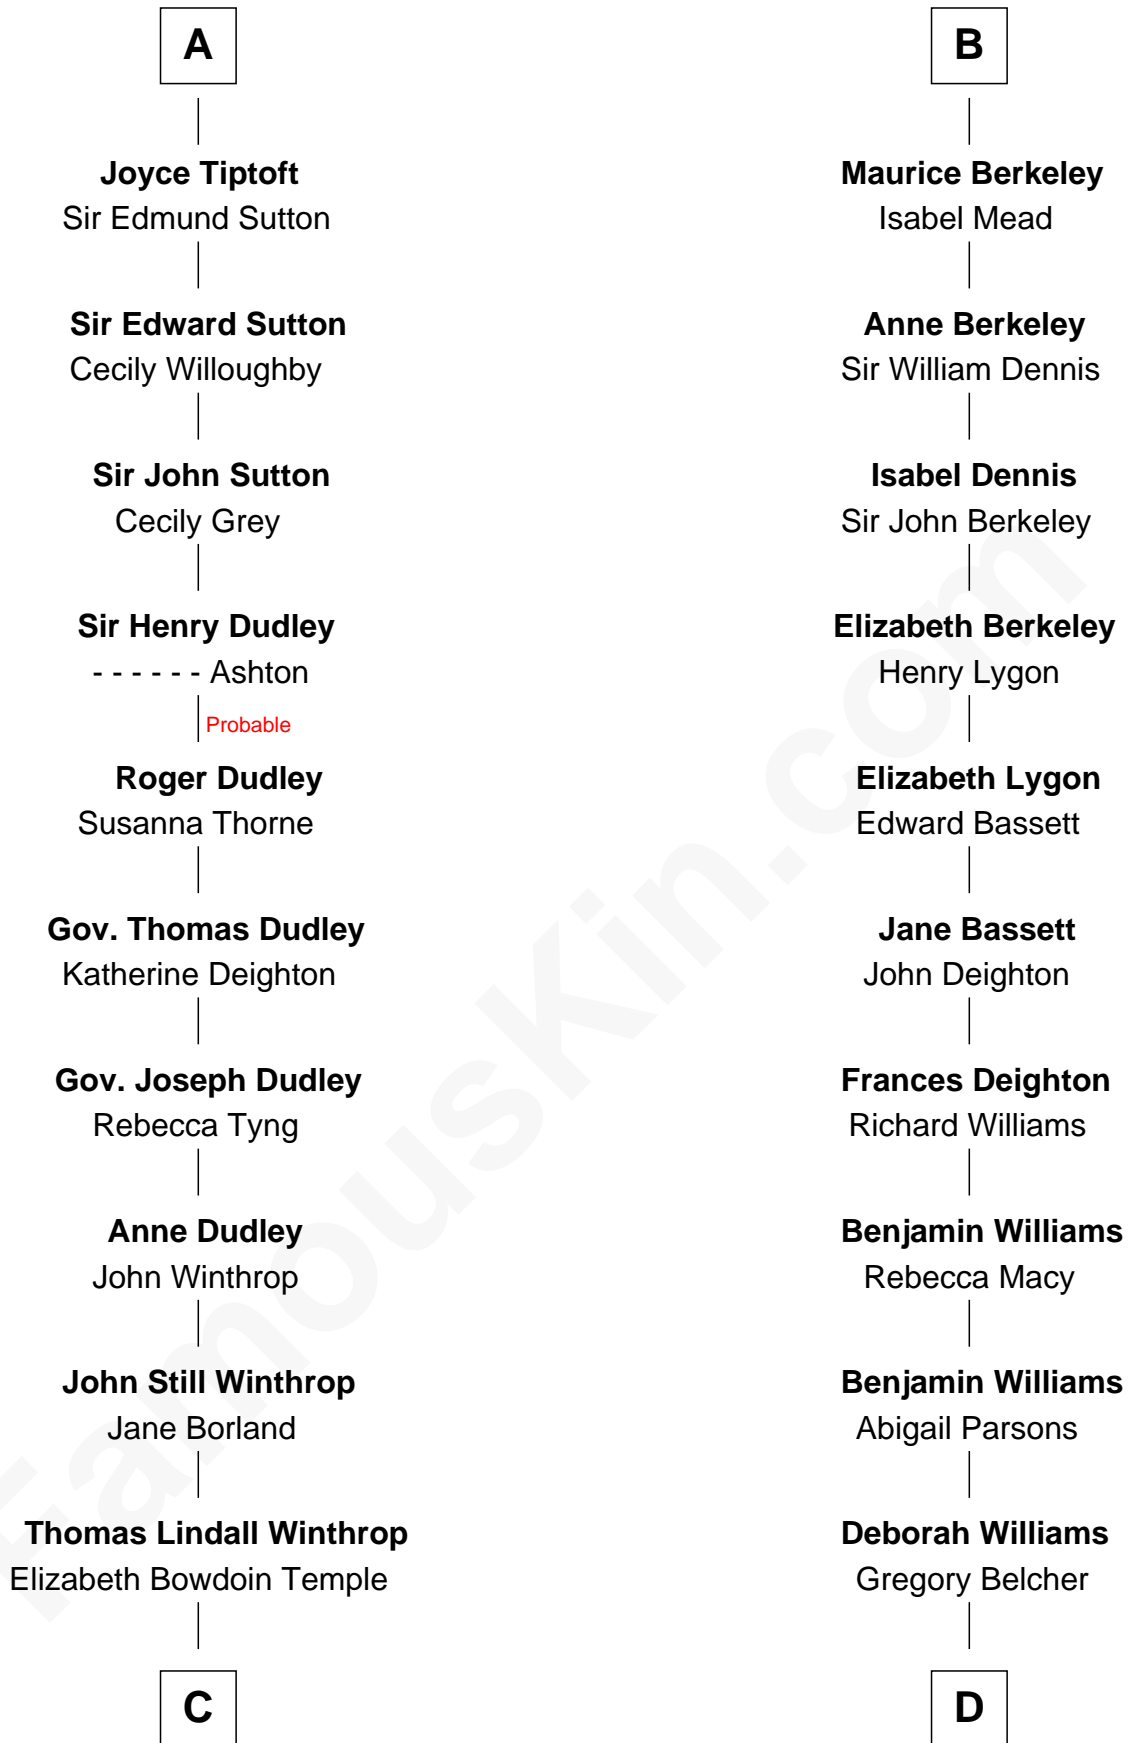

# FamousKin.com Relationship Chart of

**John Kerry**

*68th U.S. Secretary of State*

21st cousin of

**General Douglas MacArthur**

*U.S. Army - World War II*

**Sir Roger de Mortimer**

Maud de Brewes

**C**

**Robert Charles Winthrop**  
Elizabeth Cabot Blanchard

**Robert Charles Winthrop**  
Elizabeth Mason

**Margaret Tyndal Winthrop**  
James Grant Forbes

**Rosemary Isabel Forbes**  
Richard John Kerry

**John Kerry**  
*68th U.S. Secretary of State*

**D**

**Benjamin Belcher**  
Sarah Barney

**Benjamin Barney Belcher**  
Olive - - - - -

**Aurelia Belcher**  
Arthur MacArthur

**Gen. Arthur MacArthur**  
Mary Pinckney Hardy