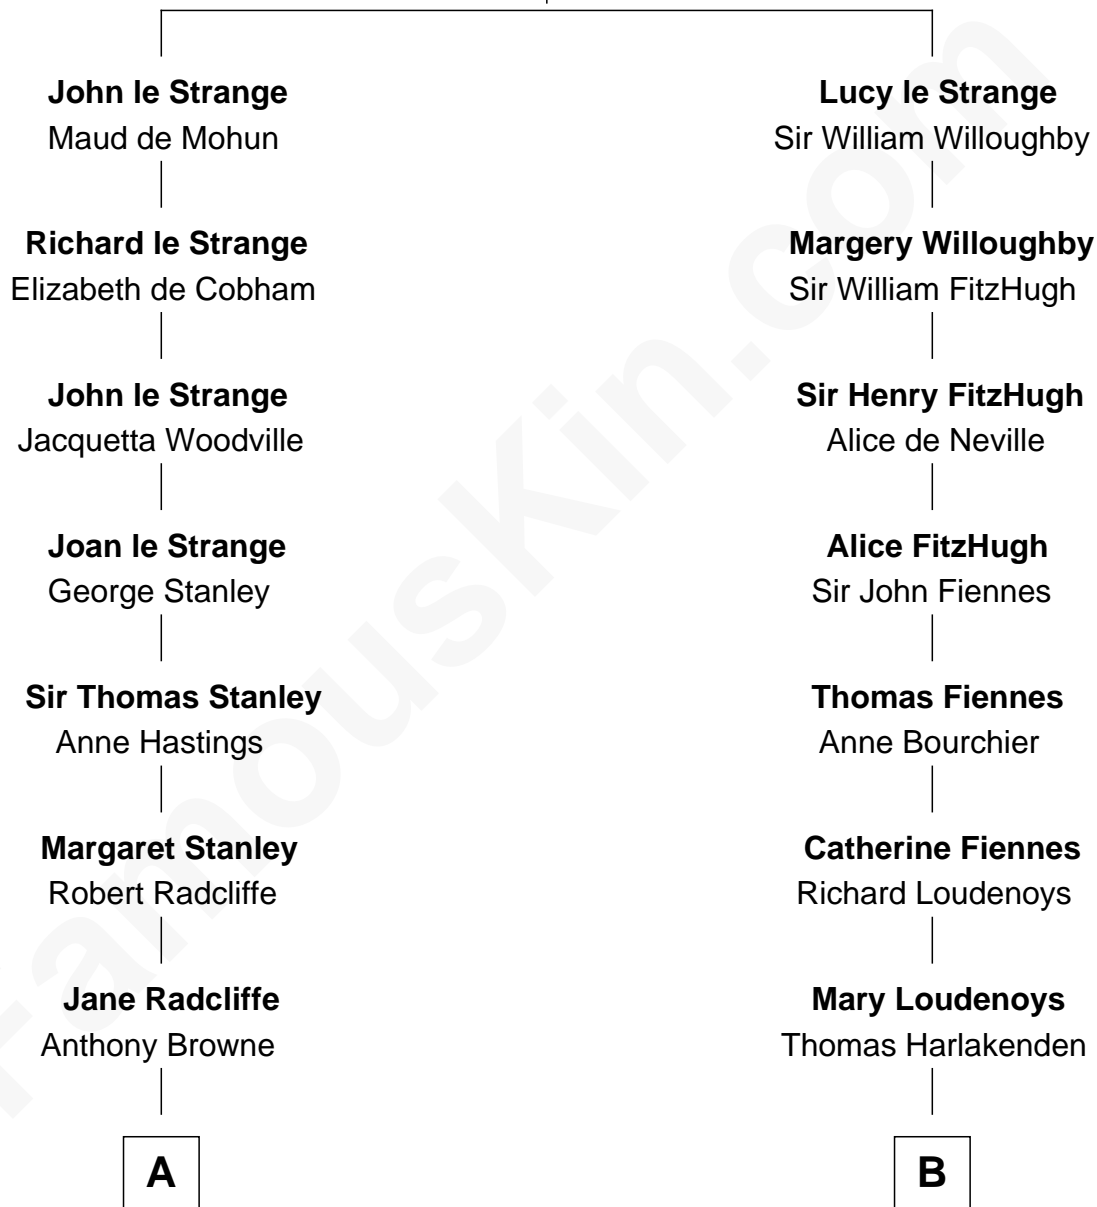

FamousKin.com Relationship Chart of

John Kerry

68th U.S. Secretary of State

18th cousin 1 time removed of

Frank Lloyd Wright

American Architect

Sir Roger le Strange

Aline Fitzalan

C

Margaret Tyndal Winthrop

James Grant Forbes

Rosemary Isabel Forbes

Richard John Kerry

John Kerry

68th U.S. Secretary of State

D