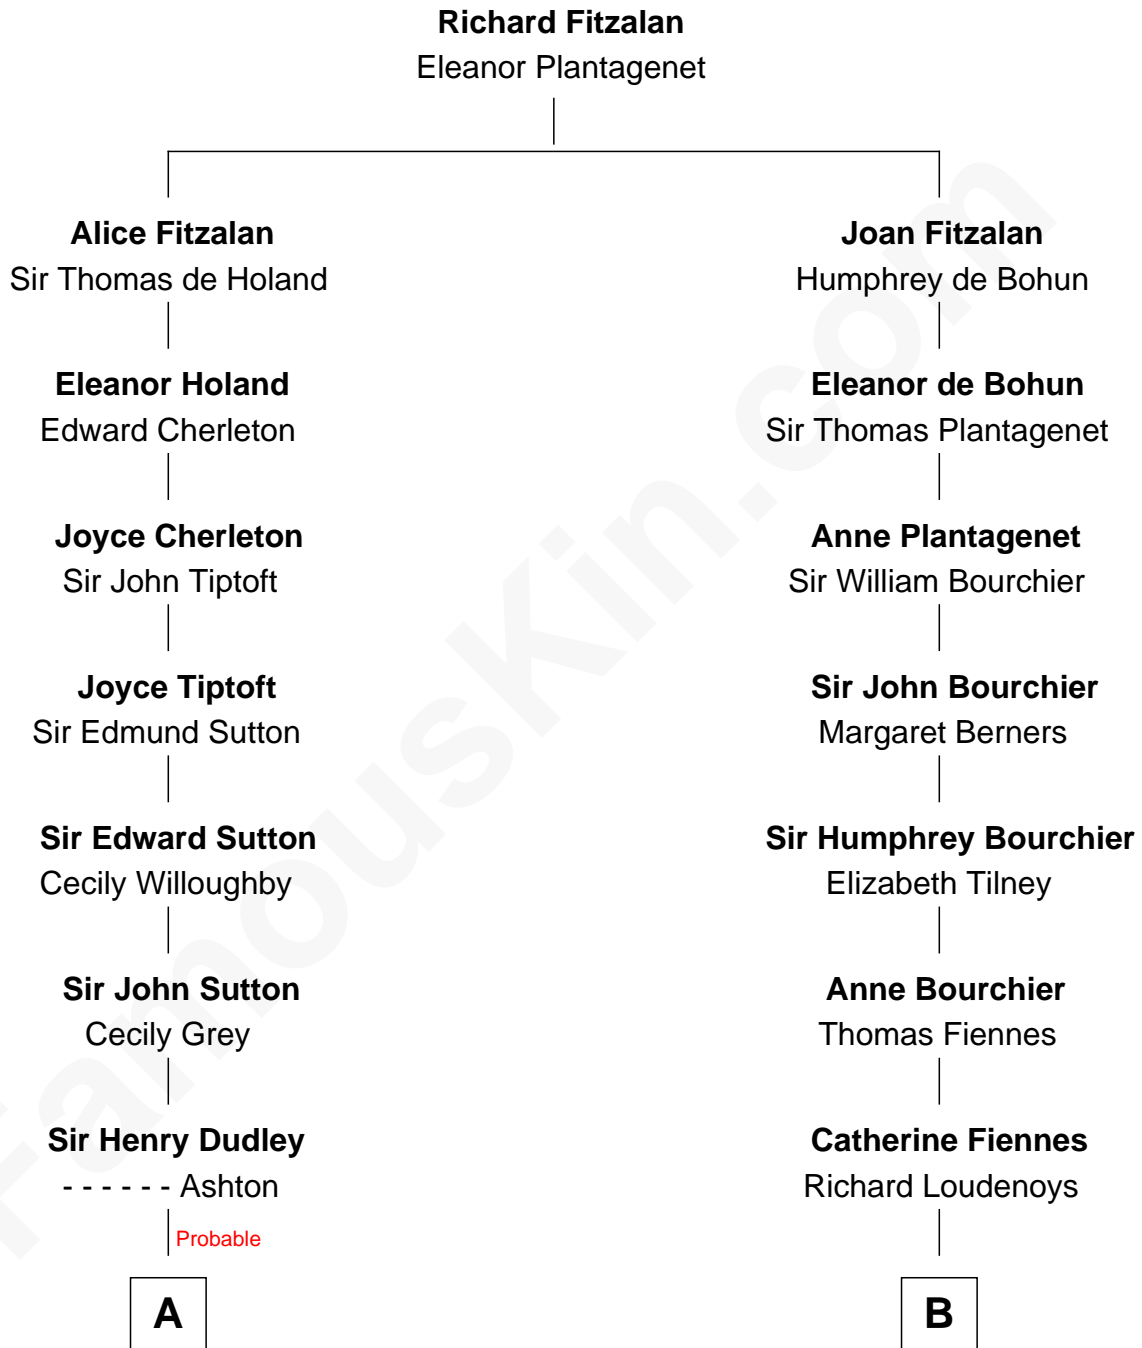

FamousKin.com Relationship Chart of

John Kerry

68th U.S. Secretary of State

17th cousin 2 times removed of

Frank Lloyd Wright

American Architect

C

Rev. David Wright

Abigail Goddard

William Carey Wright

Anna Lloyd Jones

Frank Lloyd Wright

American Architect

FamousKin.com