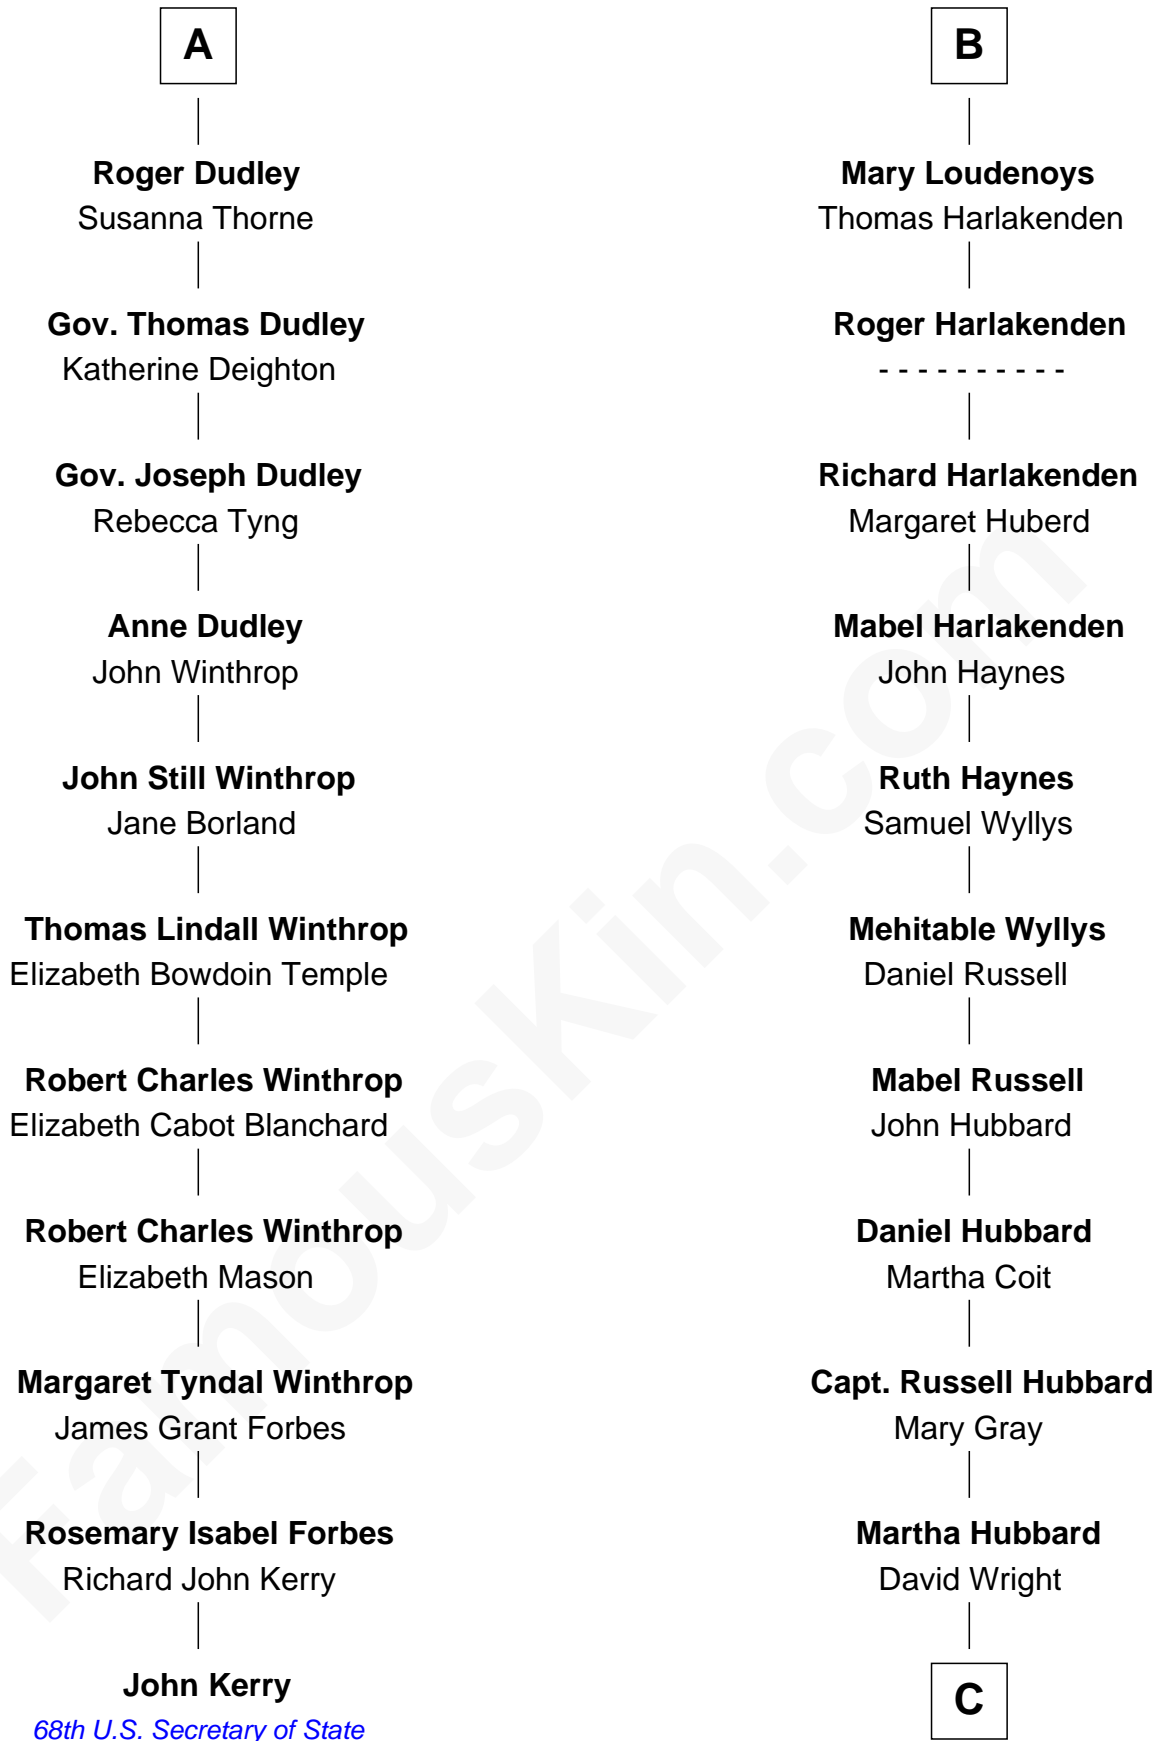

FamousKin.com Relationship Chart of

John Kerry

68th U.S. Secretary of State

17th cousin 2 times removed of

Frank Lloyd Wright

American Architect

C

Rev. David Wright

Abigail Goddard

William Carey Wright

Anna Lloyd Jones

Frank Lloyd Wright

American Architect

FamousKin.com