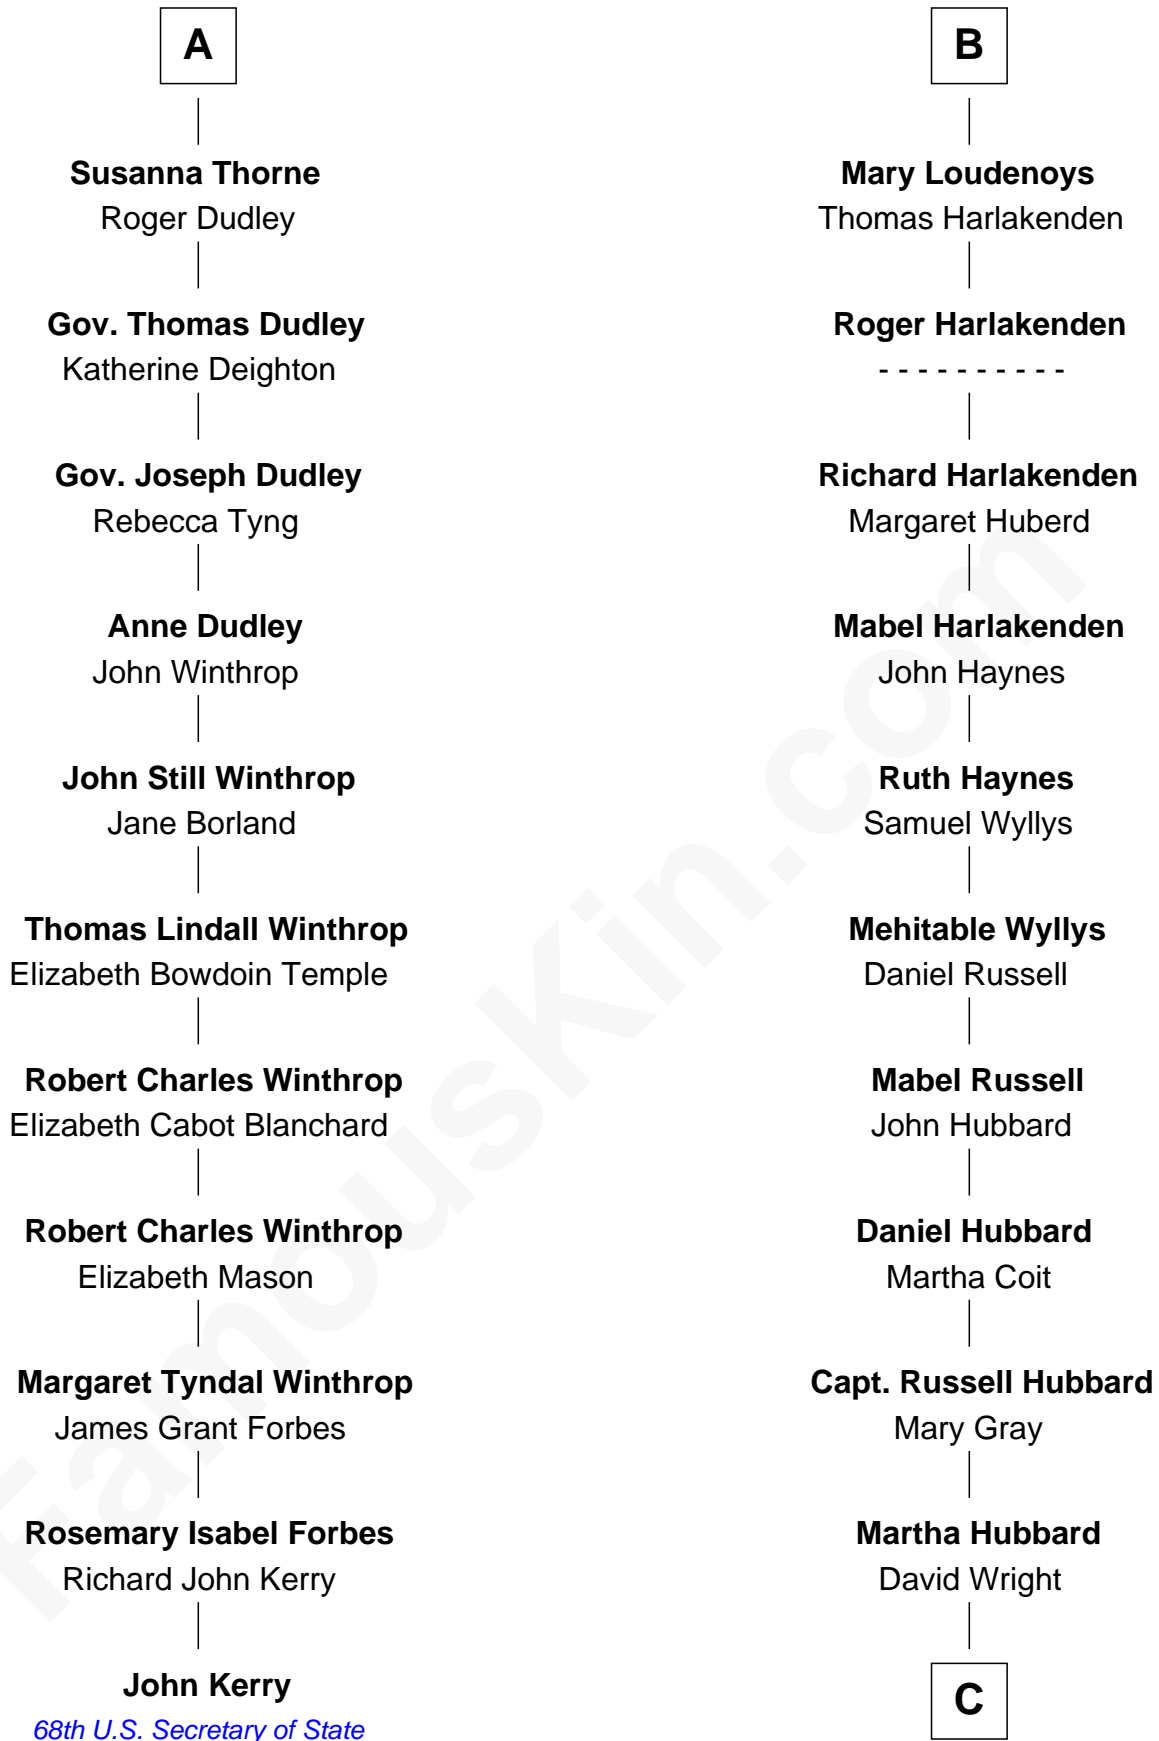

FamousKin.com Relationship Chart of

John Kerry

68th U.S. Secretary of State

17th cousin 2 times removed of

Frank Lloyd Wright

American Architect

Sir John Grey

Avice Marmion