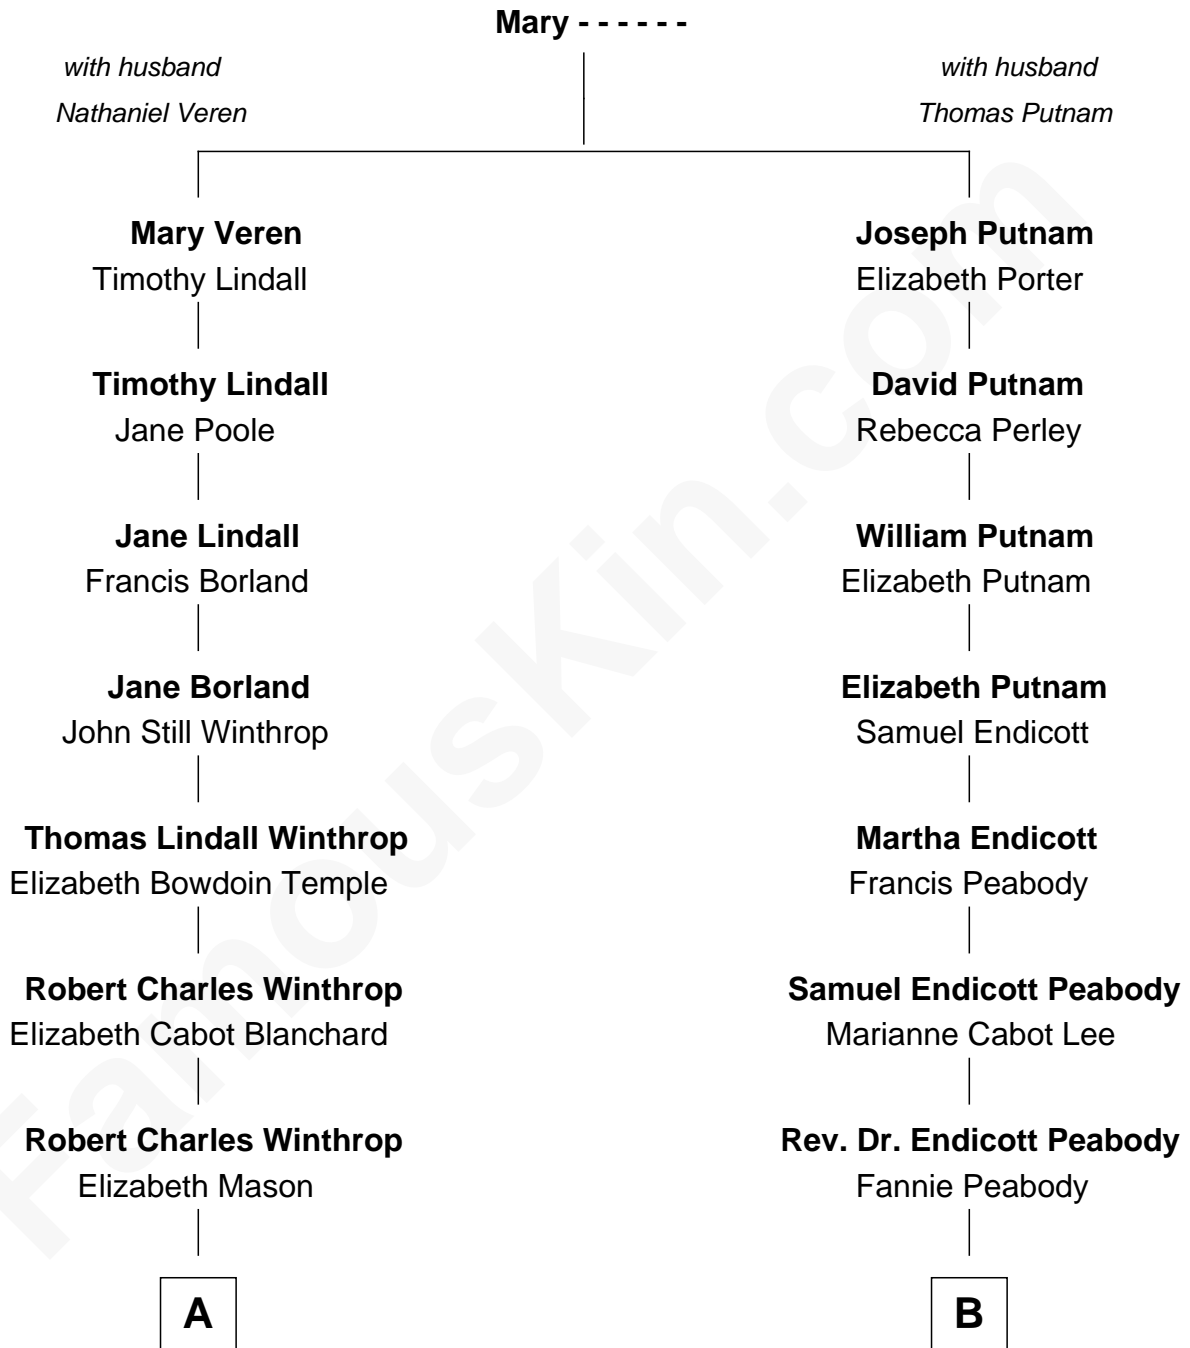

FamousKin.com Relationship Chart of

John Kerry

68th U.S. Secretary of State

9th cousin of

Kyra Sedgwick

TV and Movie Actress

FamousKin.com