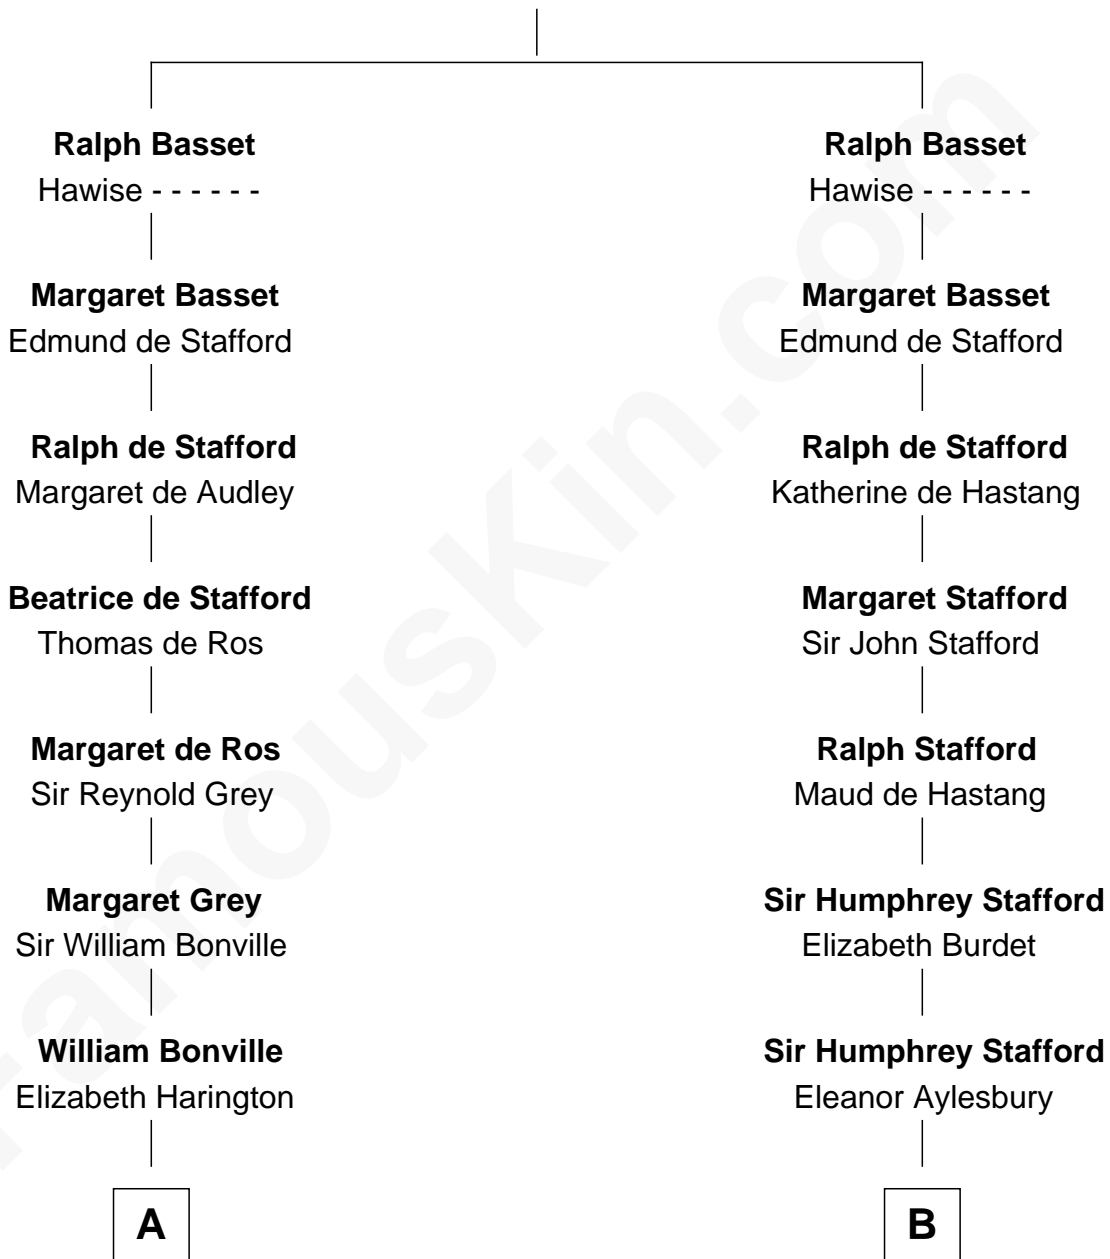

FamousKin.com Relationship Chart of

John Kerry

68th U.S. Secretary of State

16th cousin 5 times removed of

William Ellery

Signer of the Declaration of Independence

Ralph Basset
Margaret de Somery

C

Robert Charles Winthrop
Elizabeth Cabot Blanchard

Robert Charles Winthrop
Elizabeth Mason

Margaret Tyndal Winthrop
James Grant Forbes

Rosemary Isabel Forbes
Richard John Kerry

John Kerry
68th U.S. Secretary of State

FamousKin.com