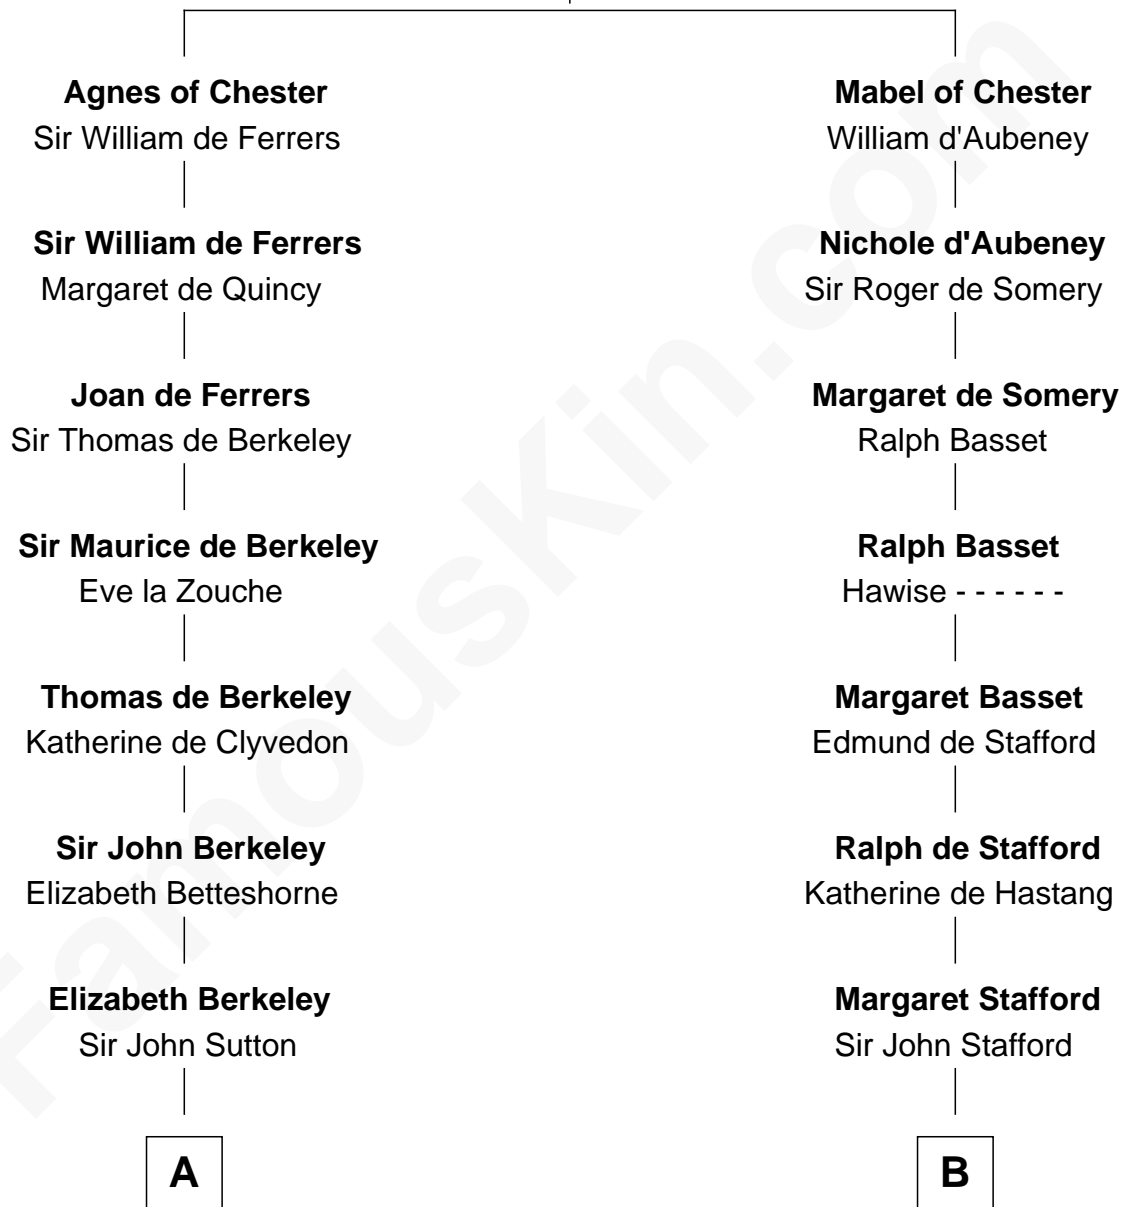

FamousKin.com

Relationship Chart of

John Kerry

68th U.S. Secretary of State

19th cousin 2 times removed of

William Ellery

Signer of the Declaration of Independence

Hugh de Kevelioc
Bertrade de Montfort

C

Robert Charles Winthrop
Elizabeth Cabot Blanchard

Robert Charles Winthrop
Elizabeth Mason

Margaret Tyndal Winthrop
James Grant Forbes

Rosemary Isabel Forbes
Richard John Kerry

John Kerry
68th U.S. Secretary of State