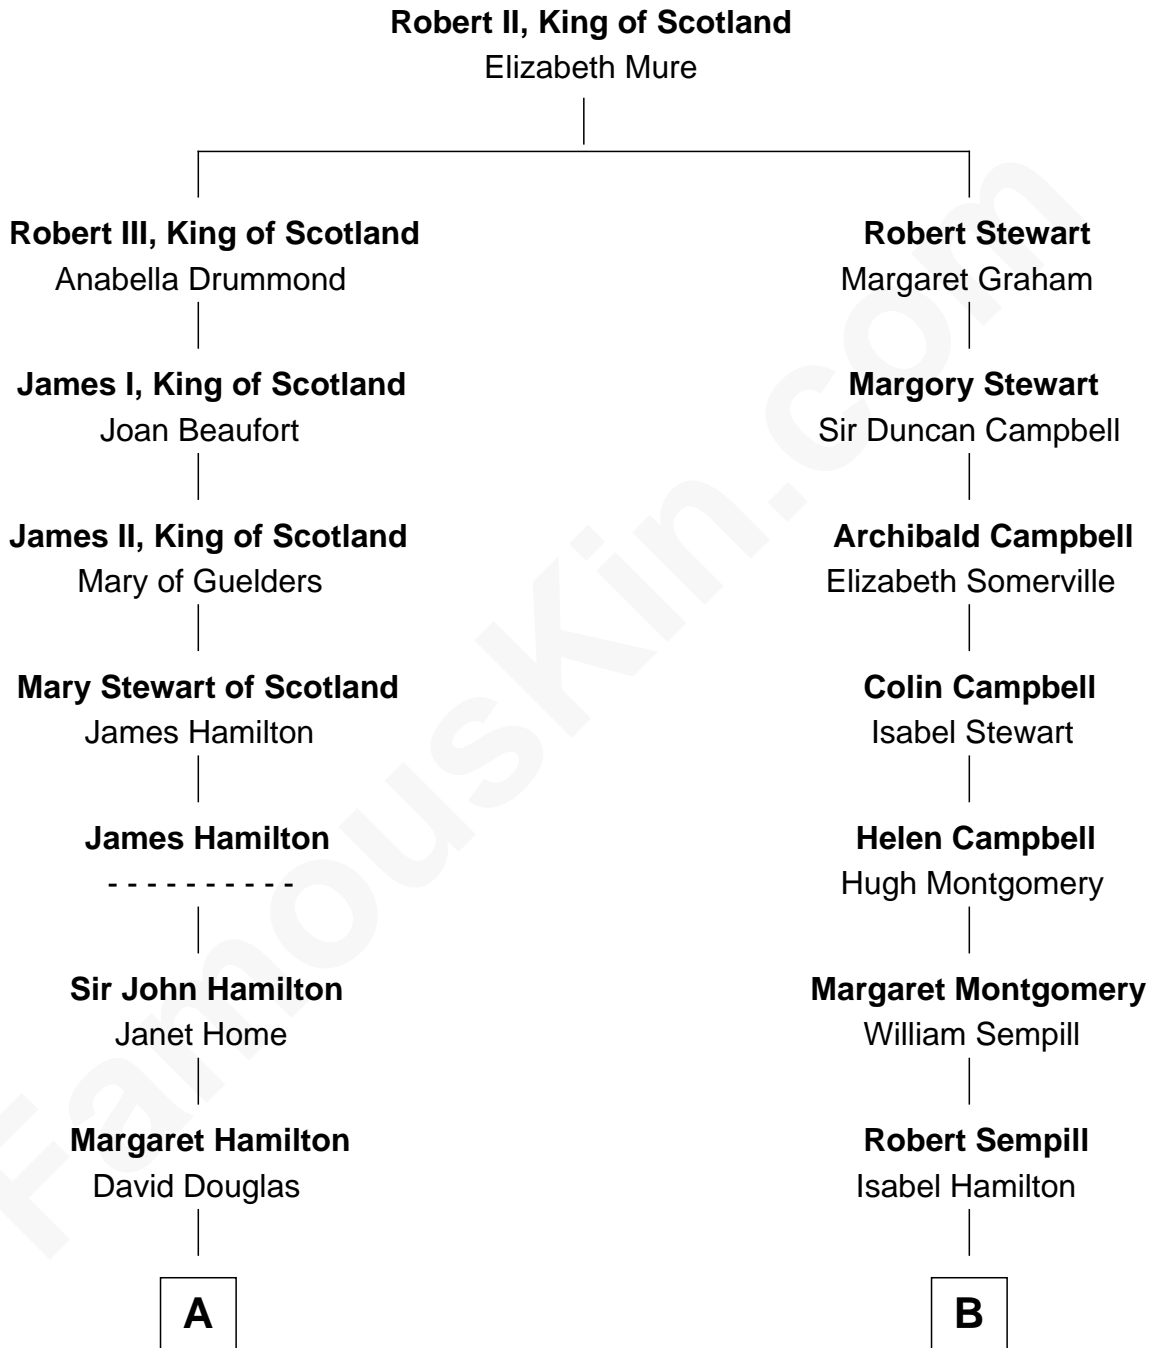

FamousKin.com

Relationship Chart of

John Kerry

68th U.S. Secretary of State

18th cousin 3 times removed of

Robert Louis Stevenson

Author of *Treasure Island*

C

John Murray Forbes

Anna Howell

Francis Blackwell Forbes

Isabel Clarke

James Grant Forbes

Margaret Tyndal Winthrop

Rosemary Isabel Forbes

Richard John Kerry