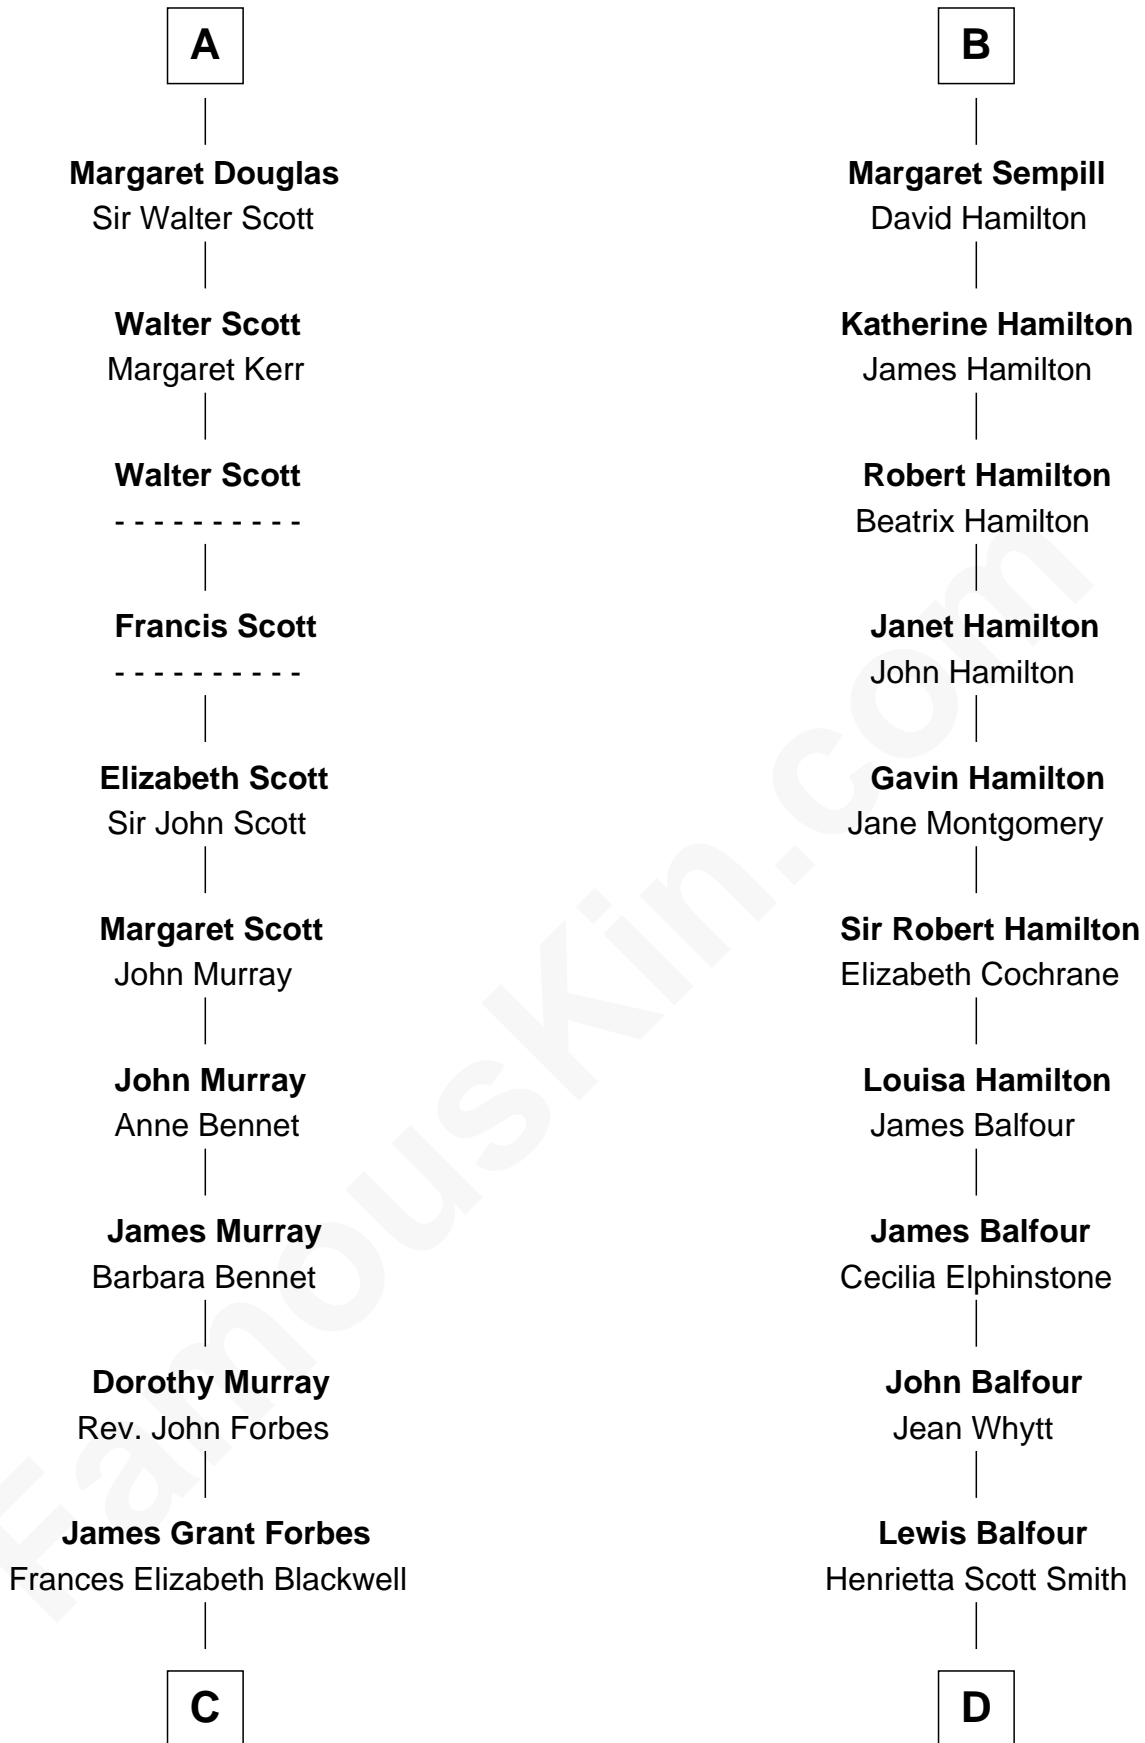

FamousKin.com

Relationship Chart of

John Kerry

68th U.S. Secretary of State

18th cousin 3 times removed of

Robert Louis Stevenson

Author of *Treasure Island*

C

John Murray Forbes

Anna Howell

Francis Blackwell Forbes

Isabel Clarke

James Grant Forbes

Margaret Tyndal Winthrop

Rosemary Isabel Forbes

Richard John Kerry

John Kerry

68th U.S. Secretary of State

D

Margaret Isabella Balfour

Thomas Stevenson

Robert Louis Stevenson

Author of Treasure Island

FamousKin.com