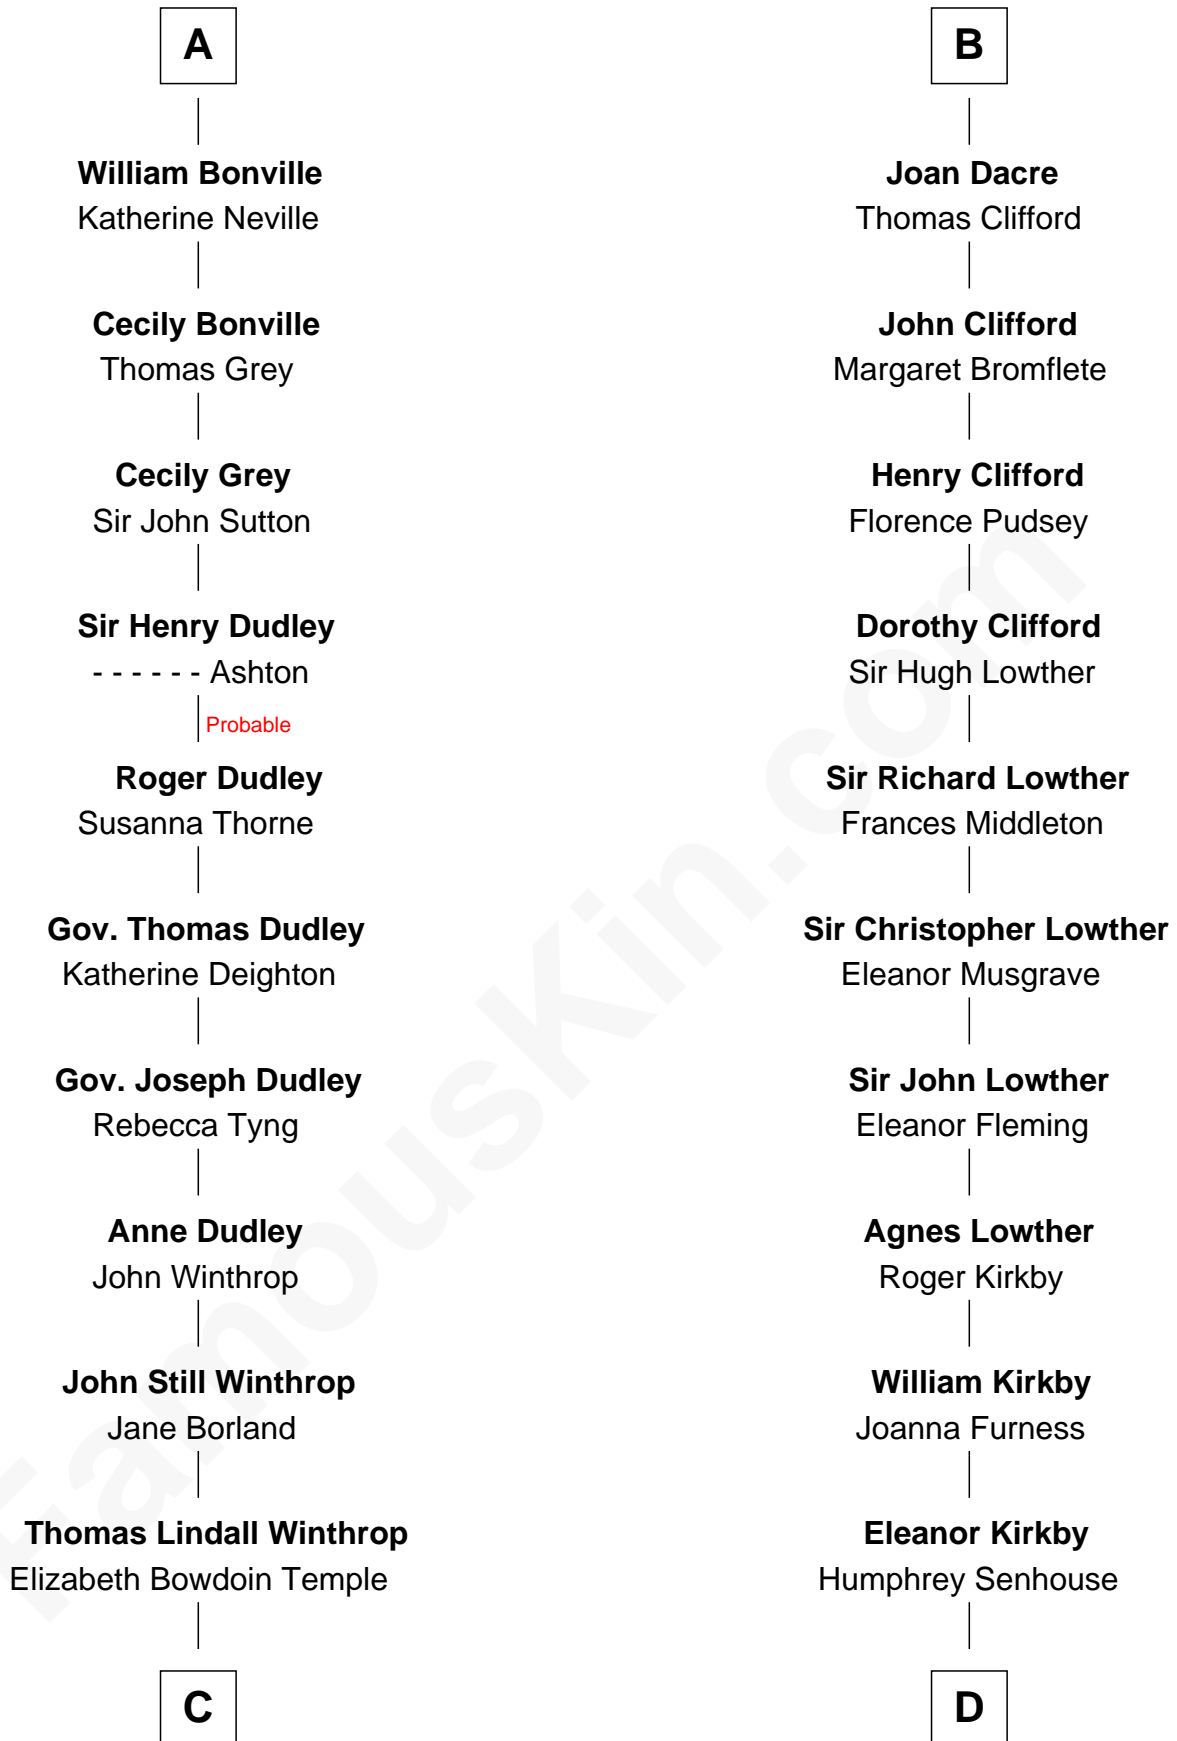

FamousKin.com Relationship Chart of

John Kerry

68th U.S. Secretary of State

19th cousin 2 times removed of

Fletcher Christian

Leader of the mutiny on the Bounty

Sir Humphrey de Bohun

Maud of Eu

C

Robert Charles Winthrop
Elizabeth Cabot Blanchard

Robert Charles Winthrop
Elizabeth Mason

Margaret Tyndal Winthrop
James Grant Forbes

Rosemary Isabel Forbes
Richard John Kerry

John Kerry
68th U.S. Secretary of State

D

Bridget Senhouse
John Christian

Charles Christian
Anne Dixon

Fletcher Christian
Leader of the mutiny on the Bounty

FamousKin.com