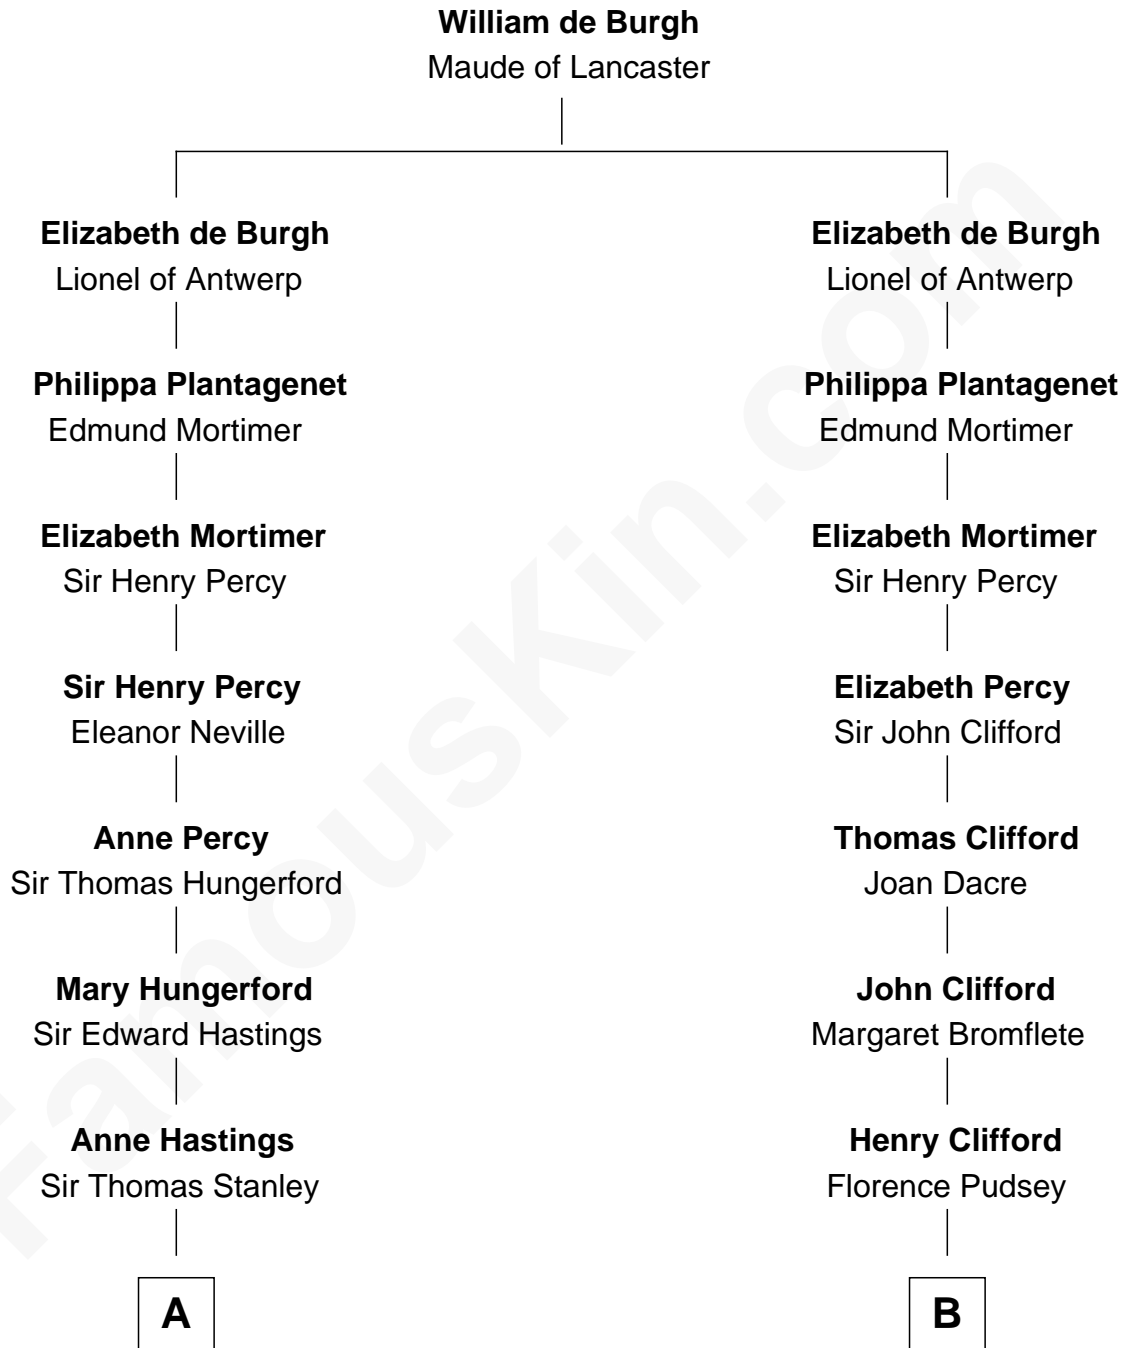

FamousKin.com Relationship Chart of

John Kerry

68th U.S. Secretary of State

16th cousin 5 times removed of

Fletcher Christian

Leader of the mutiny on the Bounty

THE "BOUNTY" AT OAHU

C

Robert Charles Winthrop
Elizabeth Cabot Blanchard

Robert Charles Winthrop
Elizabeth Mason

Margaret Tyndal Winthrop
James Grant Forbes

Rosemary Isabel Forbes
Richard John Kerry

John Kerry
68th U.S. Secretary of State