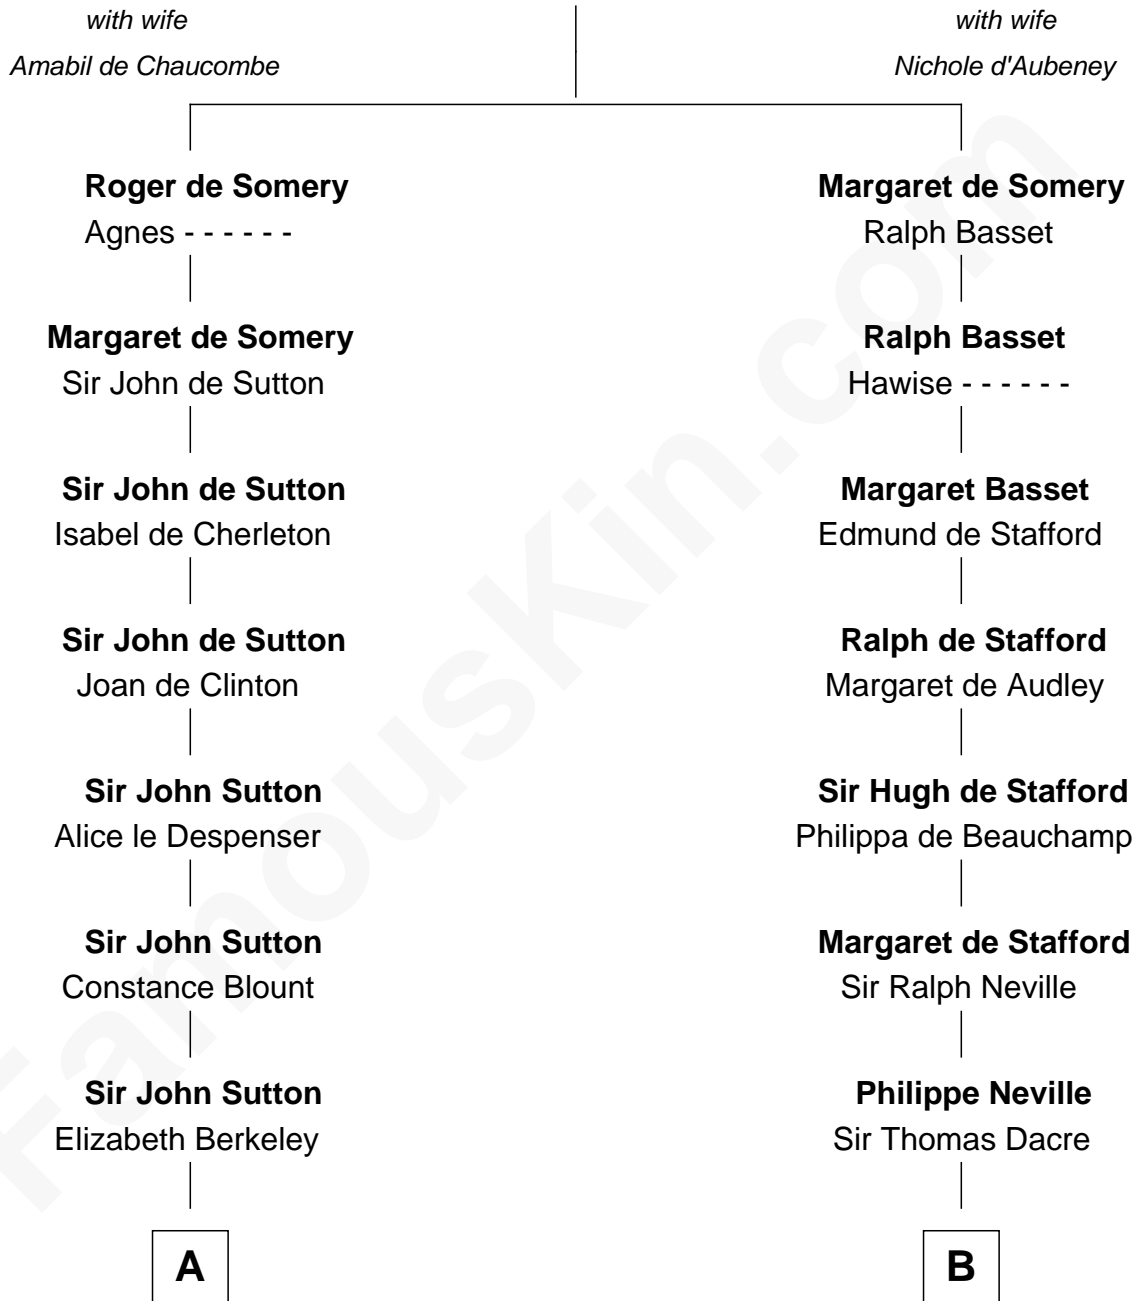

## Relationship Chart of

### John Kerry

68th U.S. Secretary of State

19th cousin 2 times removed of

### Fletcher Christian

Leader of the mutiny on the Bounty

### Sir Roger de Somery

**C**

**Robert Charles Winthrop**  
Elizabeth Cabot Blanchard

**Robert Charles Winthrop**  
Elizabeth Mason

**Margaret Tyndal Winthrop**  
James Grant Forbes

**Rosemary Isabel Forbes**  
Richard John Kerry