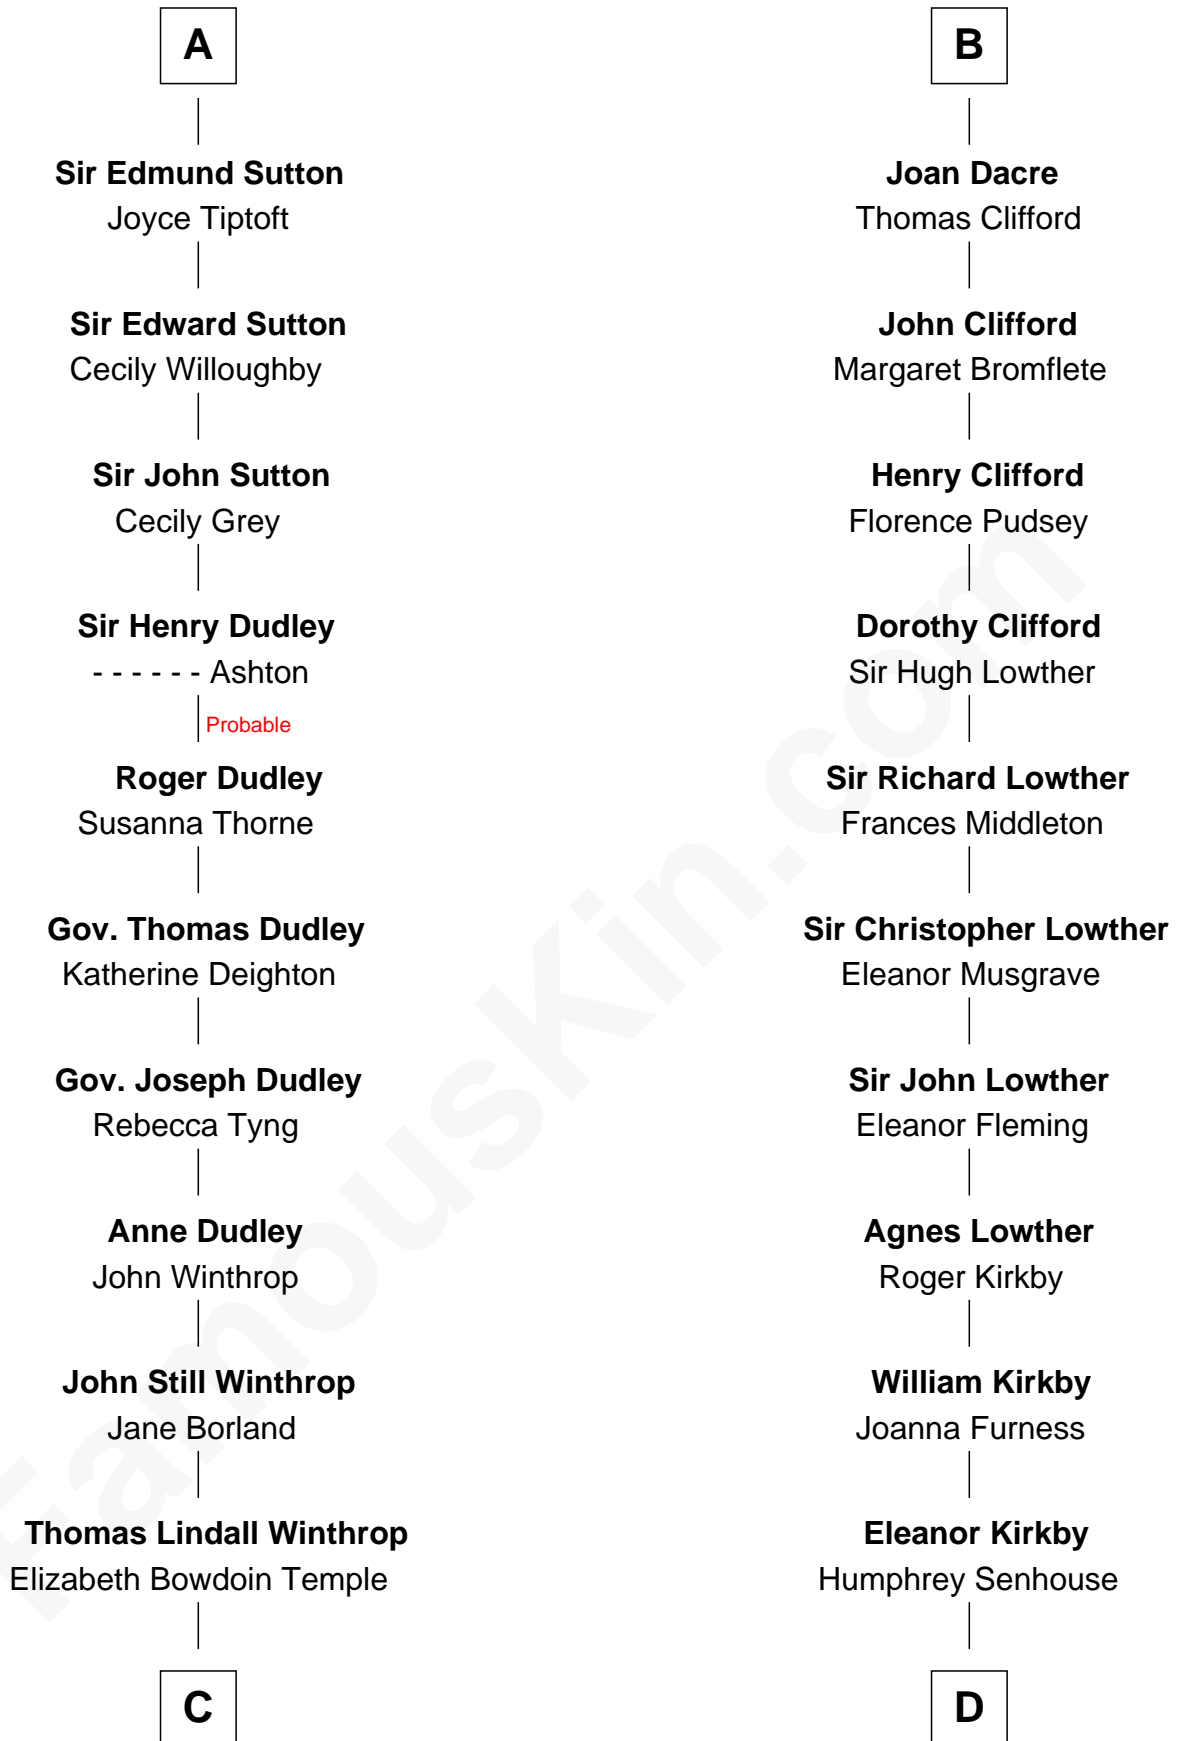

## Relationship Chart of

### John Kerry

68th U.S. Secretary of State

19th cousin 2 times removed of

### Fletcher Christian

Leader of the mutiny on the Bounty

### Sir Roger de Somery

**C**

**Robert Charles Winthrop**  
Elizabeth Cabot Blanchard

**Robert Charles Winthrop**  
Elizabeth Mason

**Margaret Tyndal Winthrop**  
James Grant Forbes

**Rosemary Isabel Forbes**  
Richard John Kerry