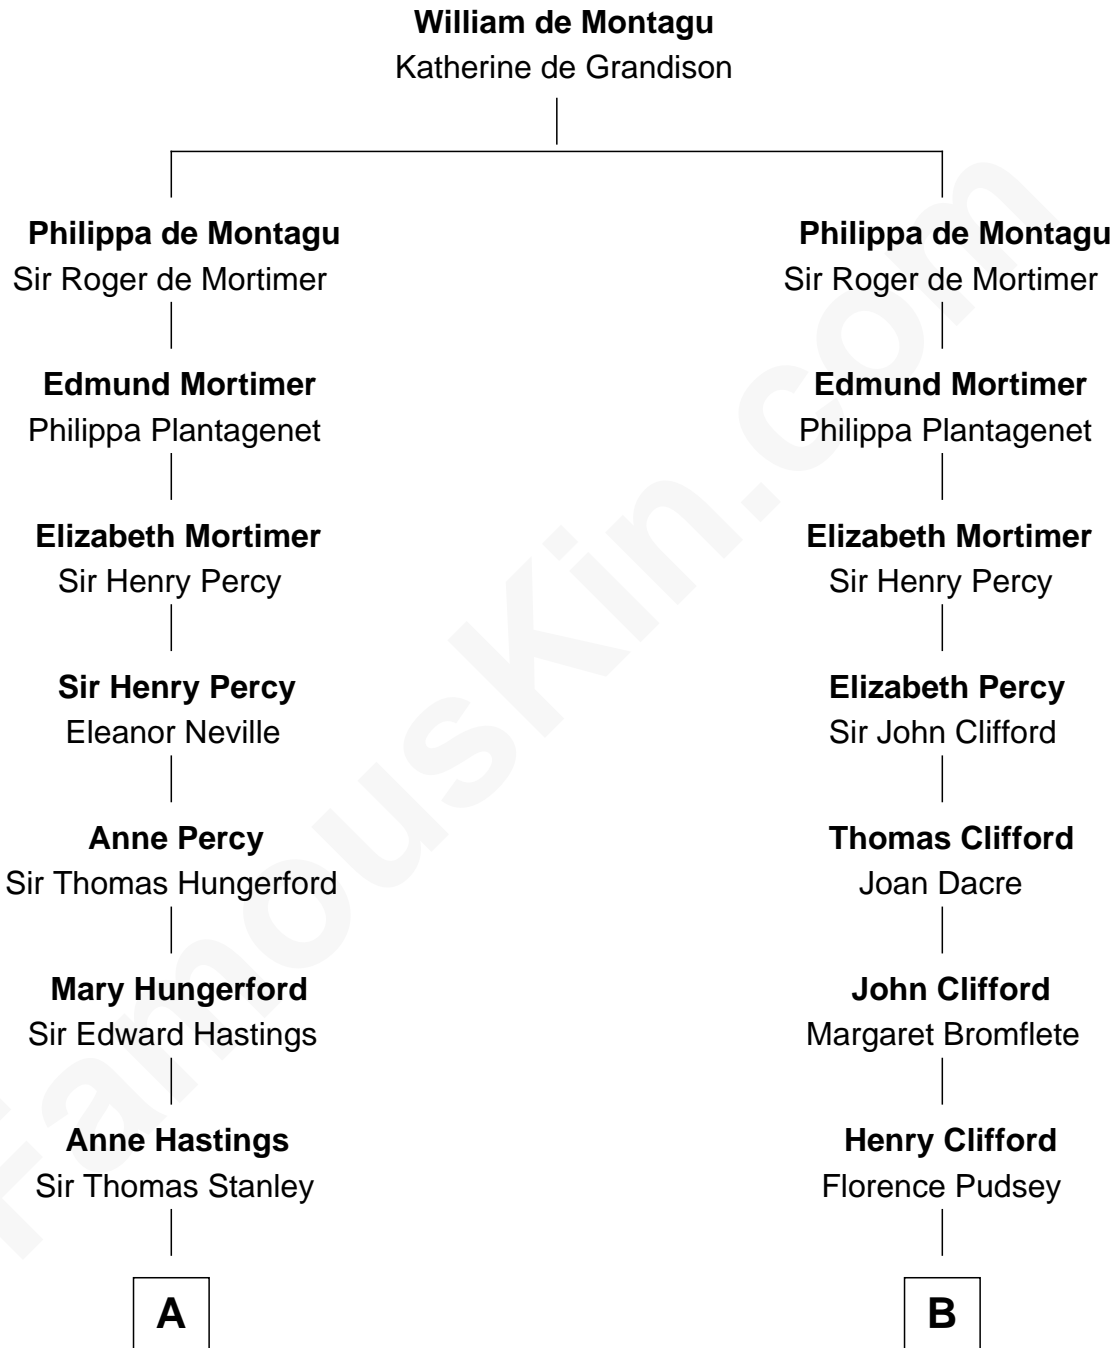

FamousKin.com Relationship Chart of

John Kerry

68th U.S. Secretary of State

16th cousin 5 times removed of

Fletcher Christian

Leader of the mutiny on the Bounty

THE "BOUNTY" AT OAHU

C

Robert Charles Winthrop
Elizabeth Cabot Blanchard

Robert Charles Winthrop
Elizabeth Mason

Margaret Tyndal Winthrop
James Grant Forbes

Rosemary Isabel Forbes
Richard John Kerry

John Kerry
68th U.S. Secretary of State