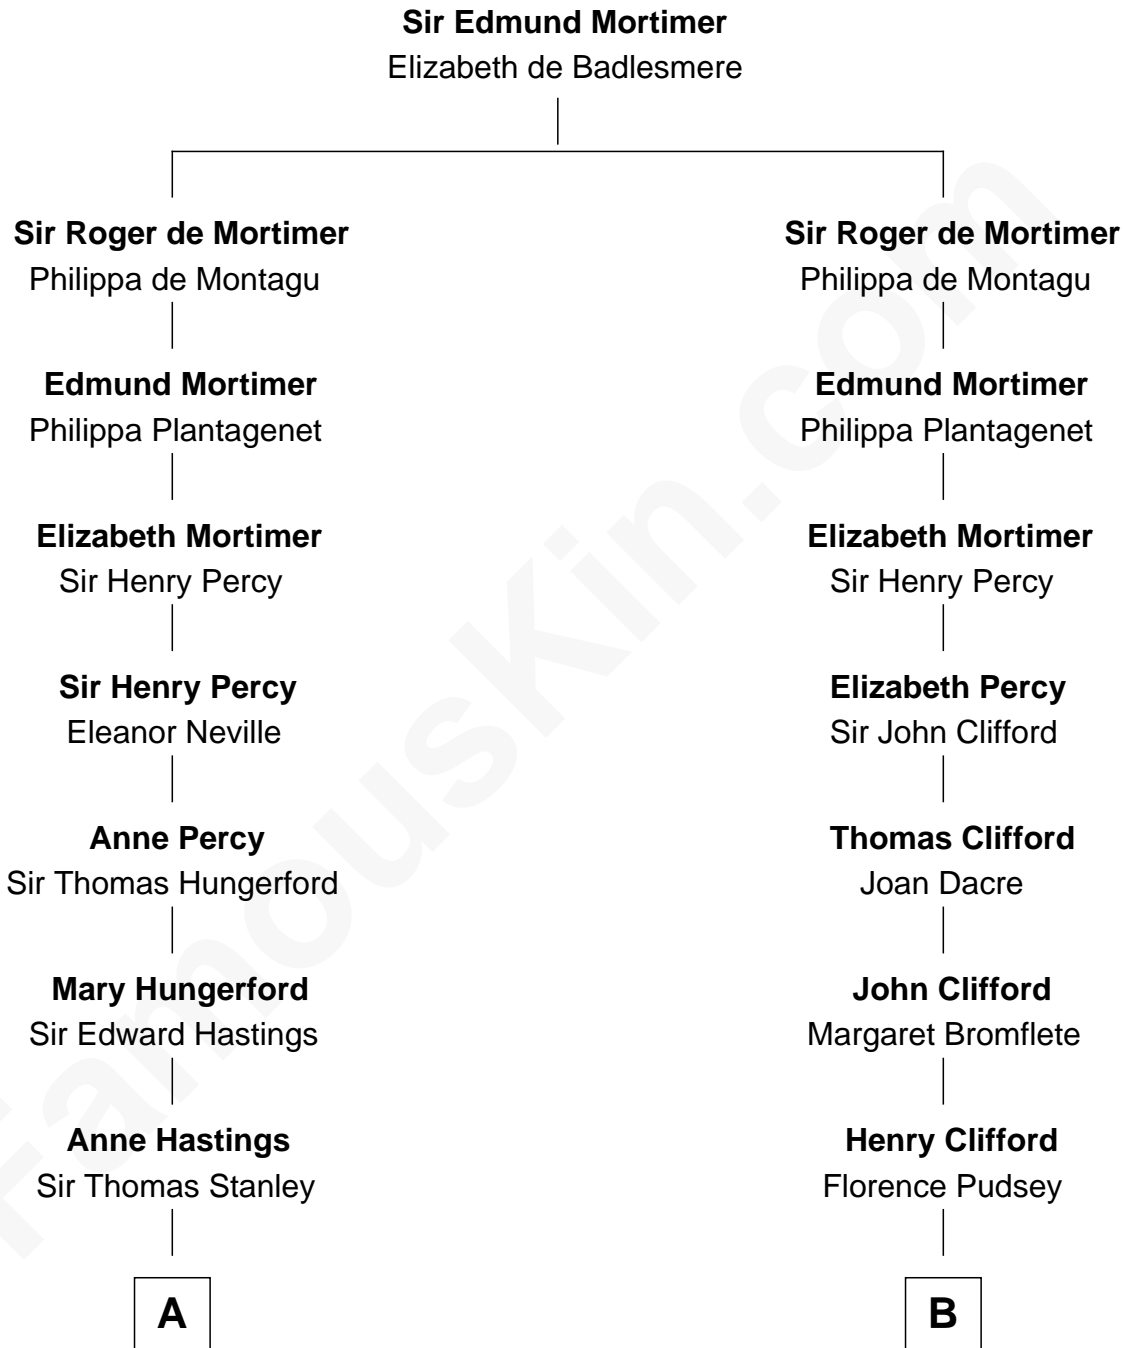

## Relationship Chart of

### John Kerry

68th U.S. Secretary of State

16th cousin 5 times removed of

### Fletcher Christian

Leader of the mutiny on the Bounty

**C**

Robert Charles Winthrop  
Elizabeth Cabot Blanchard

Robert Charles Winthrop  
Elizabeth Mason

Margaret Tyndal Winthrop  
James Grant Forbes

Rosemary Isabel Forbes  
Richard John Kerry