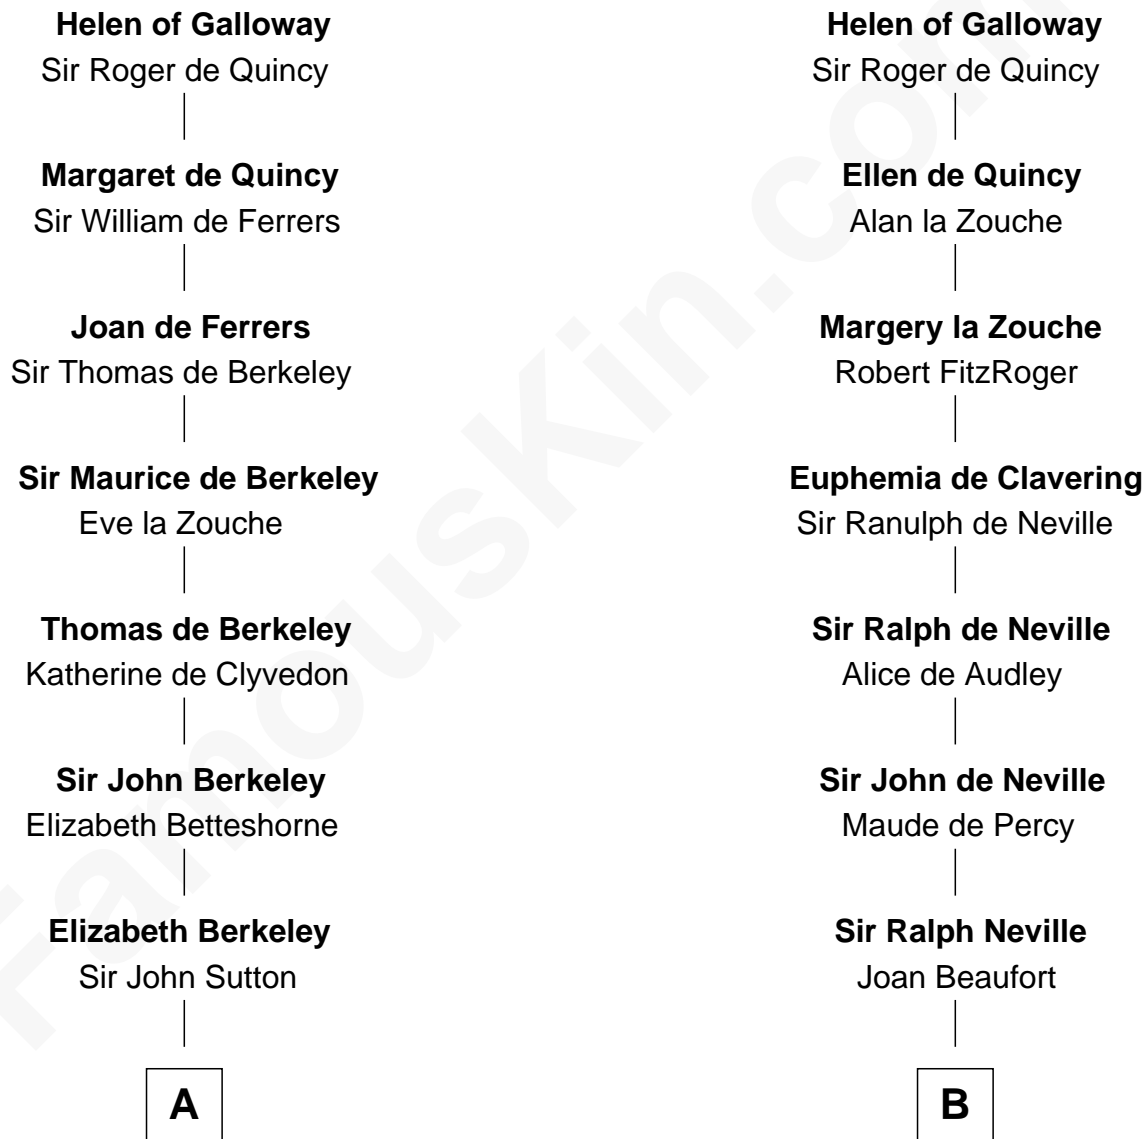

# FamousKin.com Relationship Chart of

**John Kerry**

*68th U.S. Secretary of State*

**19th cousin 2 times removed of**

**Fletcher Christian**

*Leader of the mutiny on the Bounty*

**Alan of Galloway**

Helen de l'Isle

**C**

**Robert Charles Winthrop**  
Elizabeth Cabot Blanchard

**Robert Charles Winthrop**  
Elizabeth Mason

**Margaret Tyndal Winthrop**  
James Grant Forbes

**Rosemary Isabel Forbes**  
Richard John Kerry