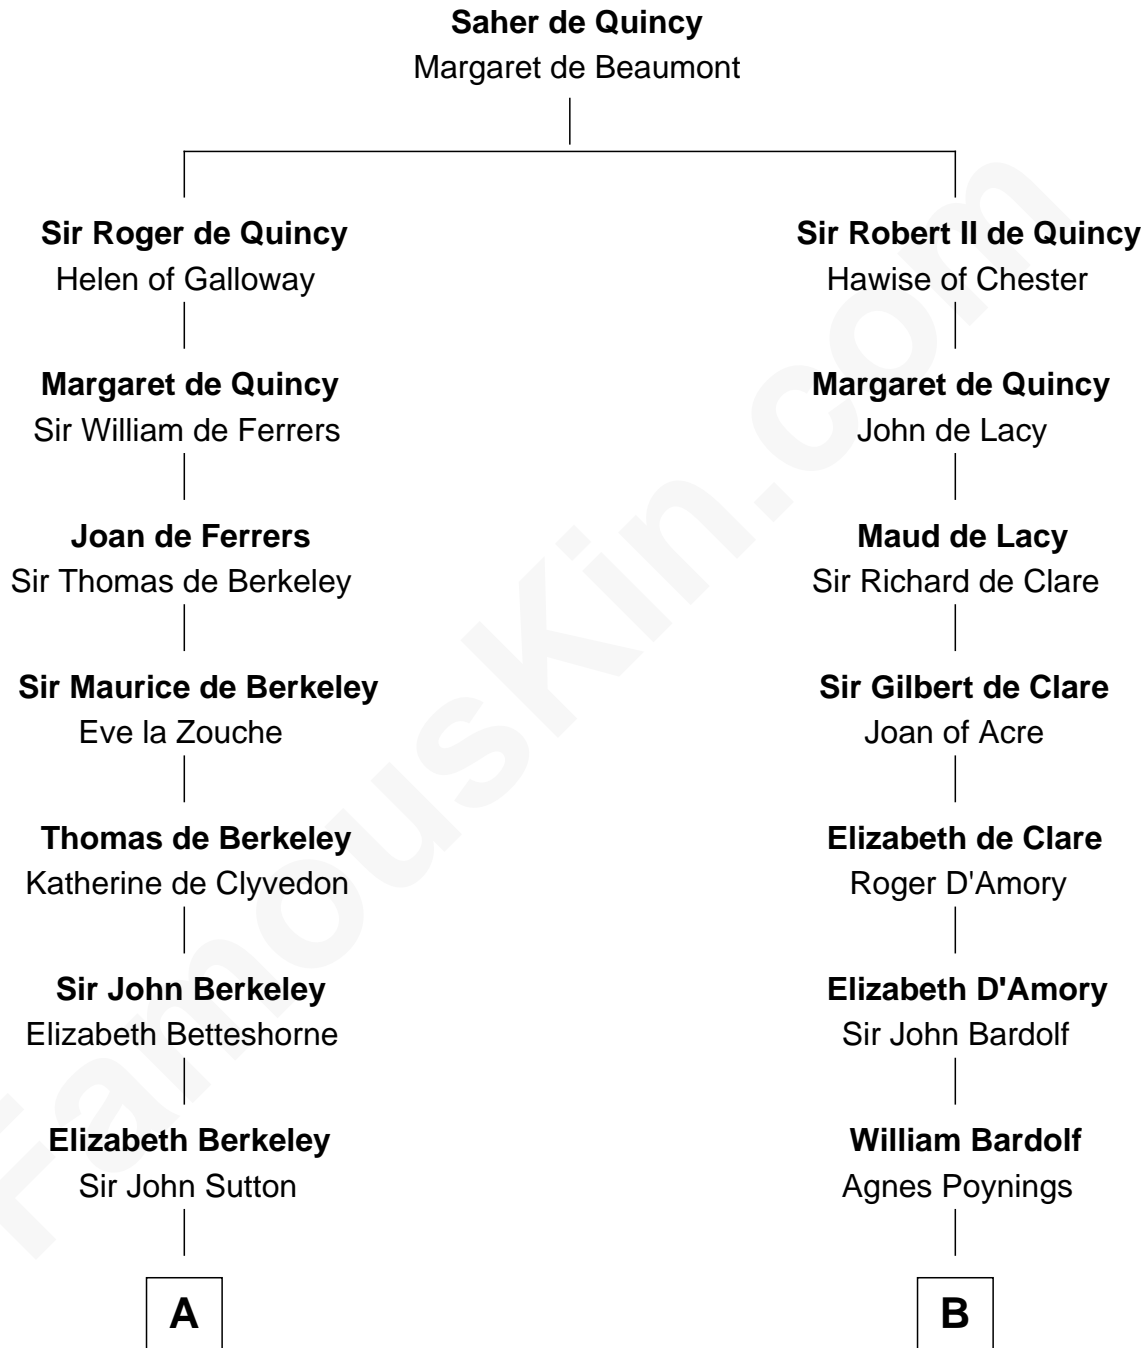

FamousKin.com

Relationship Chart of

John Kerry

68th U.S. Secretary of State

19th cousin 2 times removed of

Fletcher Christian

Leader of the mutiny on the Bounty

THE "BOUNTY" AT OAHU

C

Robert Charles Winthrop
Elizabeth Cabot Blanchard

Robert Charles Winthrop
Elizabeth Mason

Margaret Tyndal Winthrop
James Grant Forbes

Rosemary Isabel Forbes
Richard John Kerry

John Kerry
68th U.S. Secretary of State

D

Bridget Senhouse
John Christian

Charles Christian
Anne Dixon

Fletcher Christian
Leader of the mutiny on the Bounty

FamousKin.com