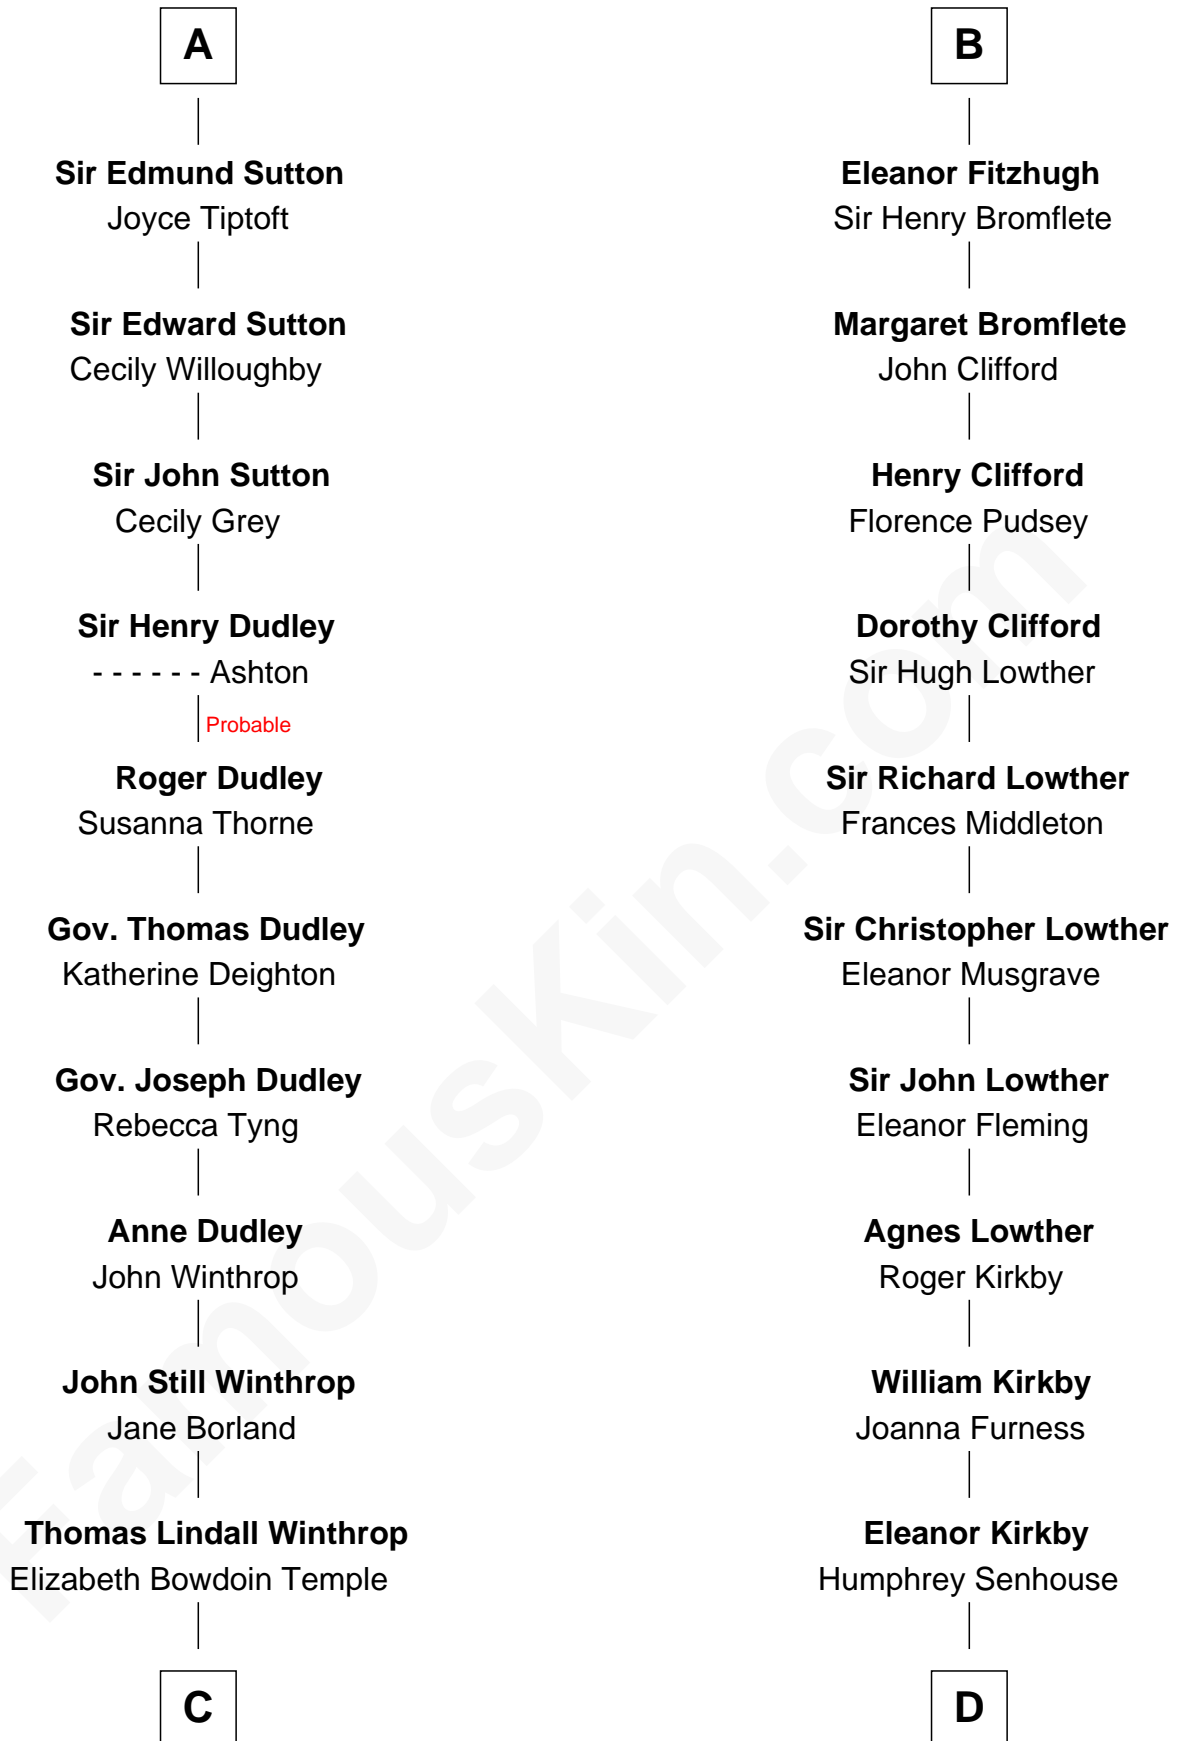

FamousKin.com

Relationship Chart of

John Kerry

68th U.S. Secretary of State

19th cousin 2 times removed of

Fletcher Christian

Leader of the mutiny on the Bounty

THE "BOUNTY" BY OSANBON

C

Robert Charles Winthrop
Elizabeth Cabot Blanchard

Robert Charles Winthrop
Elizabeth Mason

Margaret Tyndal Winthrop
James Grant Forbes

Rosemary Isabel Forbes
Richard John Kerry

John Kerry
68th U.S. Secretary of State

D

Bridget Senhouse
John Christian

Charles Christian
Anne Dixon

Fletcher Christian
Leader of the mutiny on the Bounty

FamousKin.com