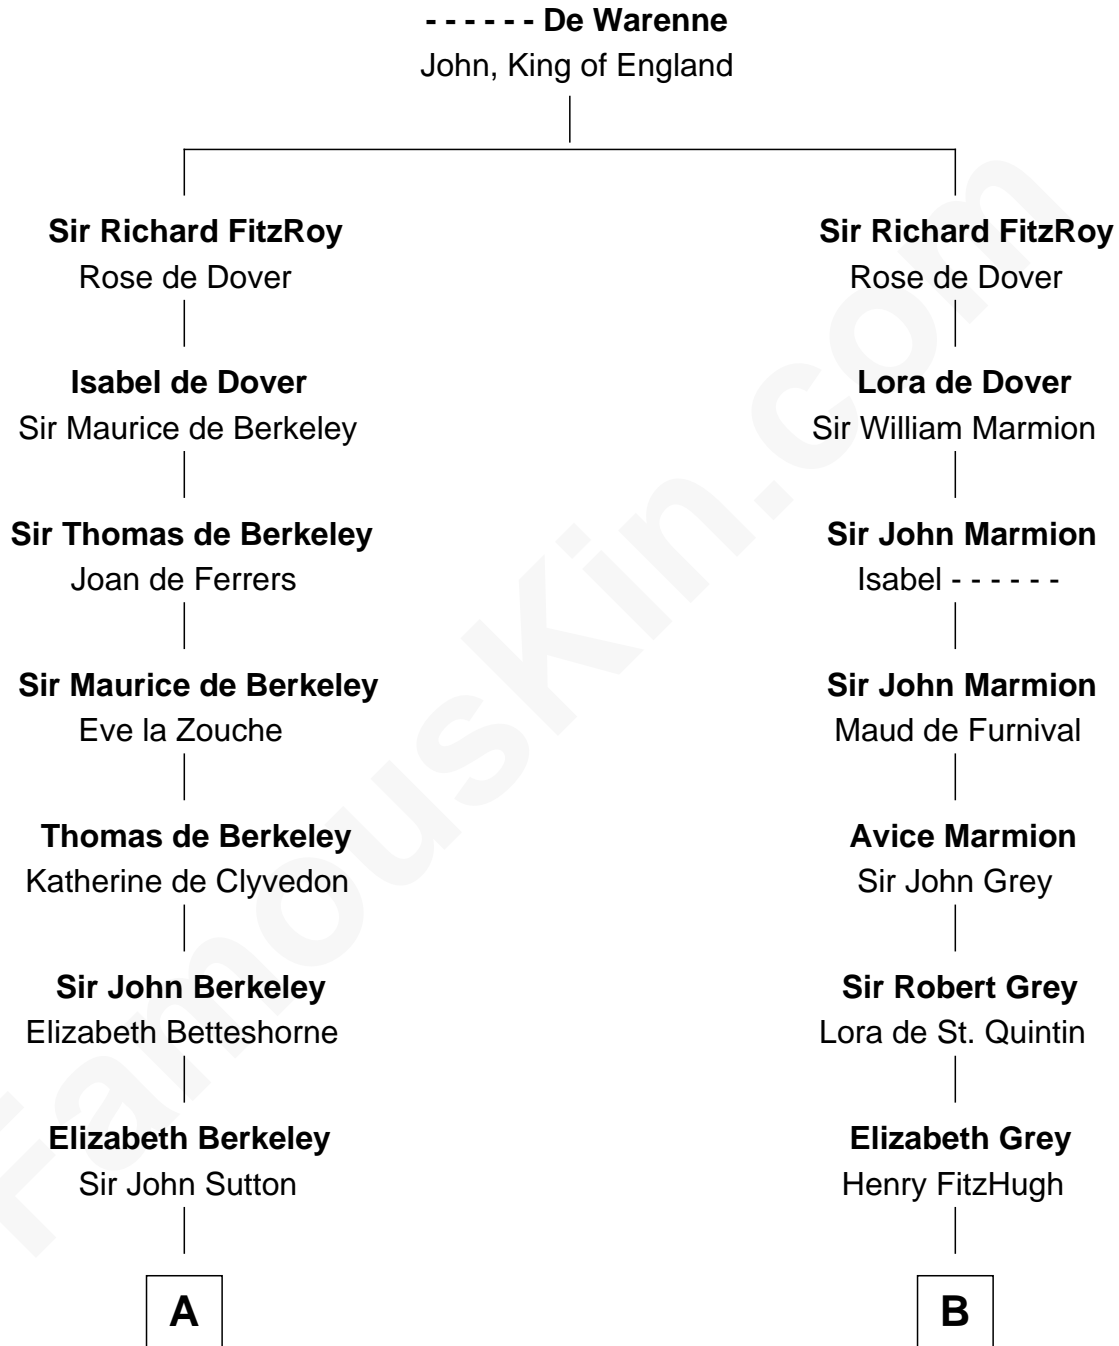

FamousKin.com

Relationship Chart of

John Kerry

68th U.S. Secretary of State

19th cousin 2 times removed of

Fletcher Christian

Leader of the mutiny on the Bounty

THE "BOUNTY" BY OSANBON

C

Robert Charles Winthrop
Elizabeth Cabot Blanchard

Robert Charles Winthrop
Elizabeth Mason

Margaret Tyndal Winthrop
James Grant Forbes

Rosemary Isabel Forbes
Richard John Kerry

John Kerry
68th U.S. Secretary of State