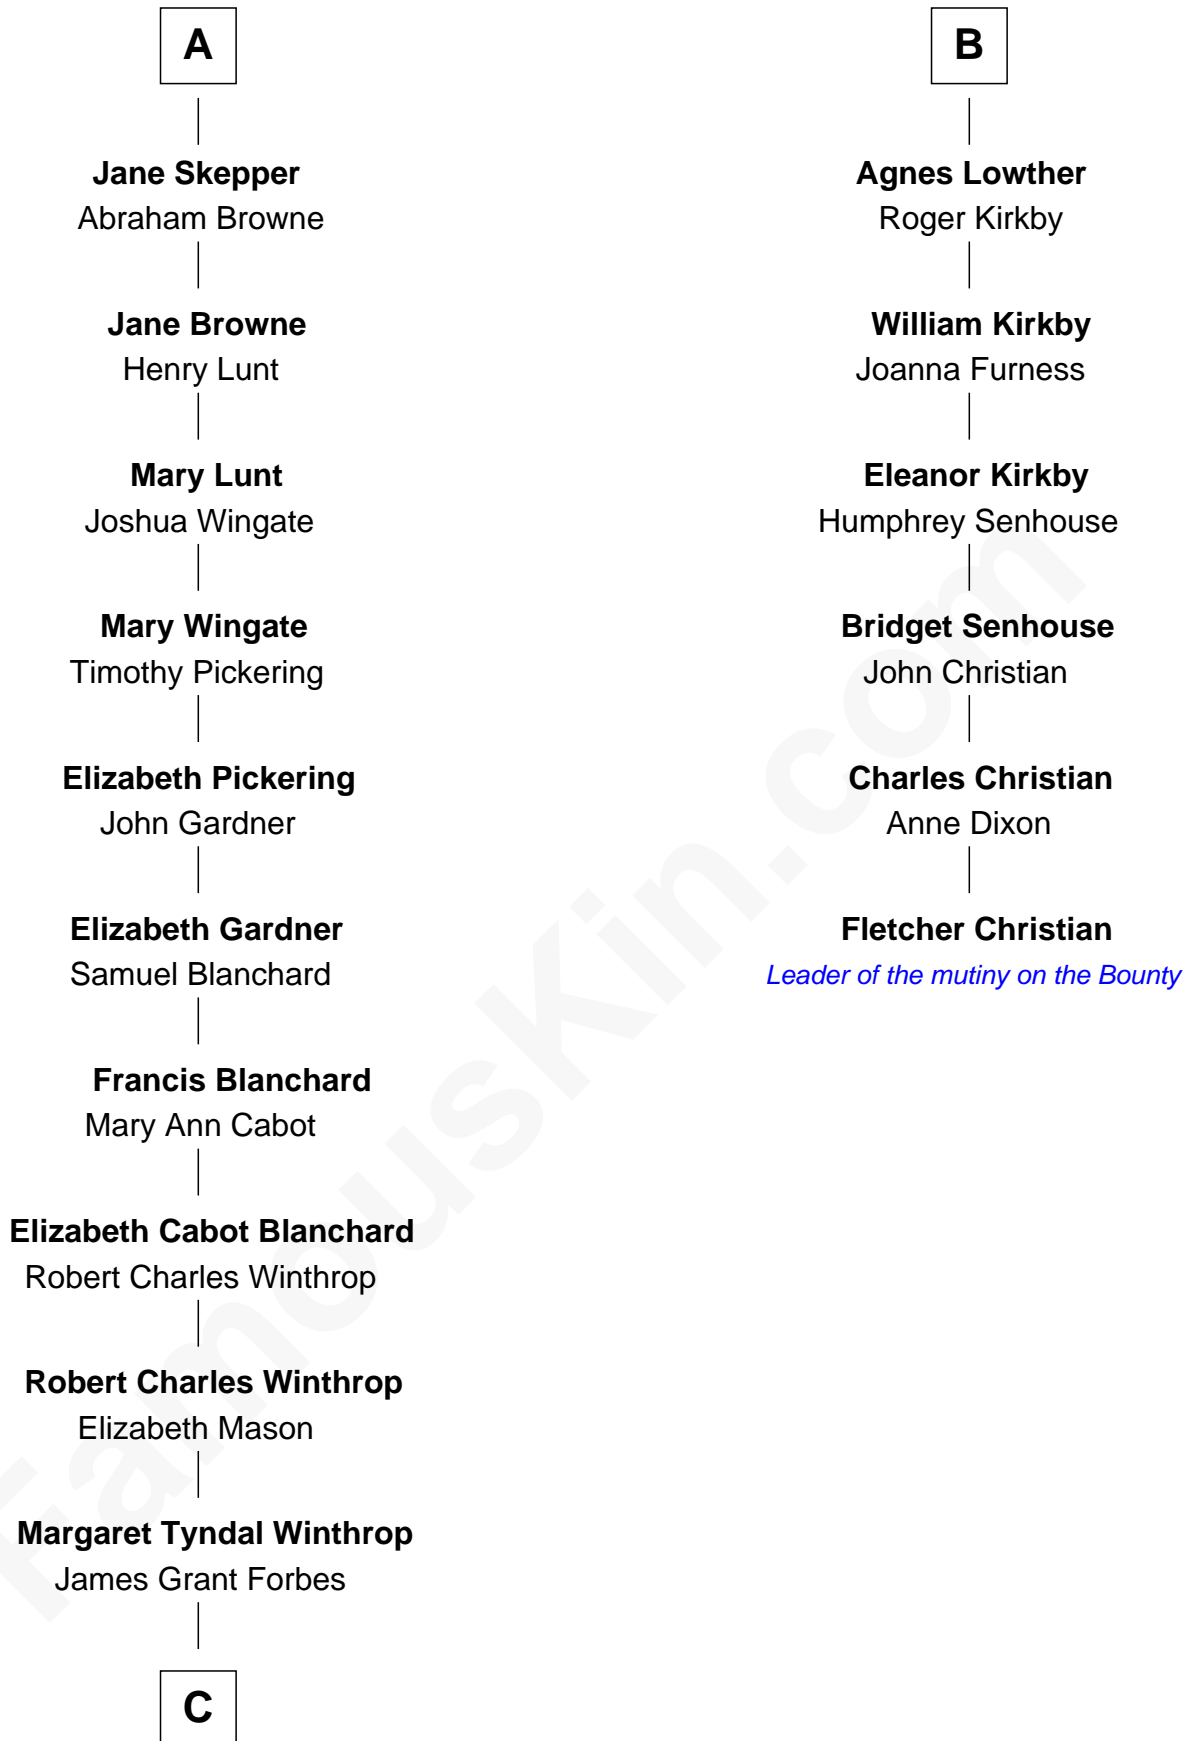

# FamousKin.com Relationship Chart of

**John Kerry**

*68th U.S. Secretary of State*

**12th cousin 6 times removed of**

**Fletcher Christian**

*Leader of the mutiny on the Bounty*

**Sir John Clifford**

Elizabeth Percy

**Mary Clifford**  
Sir Philip Wentworth

**Elizabeth Wentworth**  
Sir Martin de la See

**Joan de la See**  
Sir Piers Hildyard

**Isabel Hildyard**  
Ralph Legard

**Joan Ledgard**  
Richard Skepper

**Edward Skepper**  
Mary Robinson

**Rev. William Skepper**  
Jane - - - - -

**A**

**Thomas Clifford**  
Joan Dacre

**John Clifford**  
Margaret Bromflete

**Henry Clifford**  
Florence Pudsey

**Dorothy Clifford**  
Sir Hugh Lowther

**Sir Richard Lowther**  
Frances Middleton

**Sir Christopher Lowther**  
Eleanor Musgrave

**Sir John Lowther**  
Eleanor Fleming

**B**

**C**

—  
**Rosemary Isabel Forbes**

Richard John Kerry

—  
**John Kerry**

*68th U.S. Secretary of State*