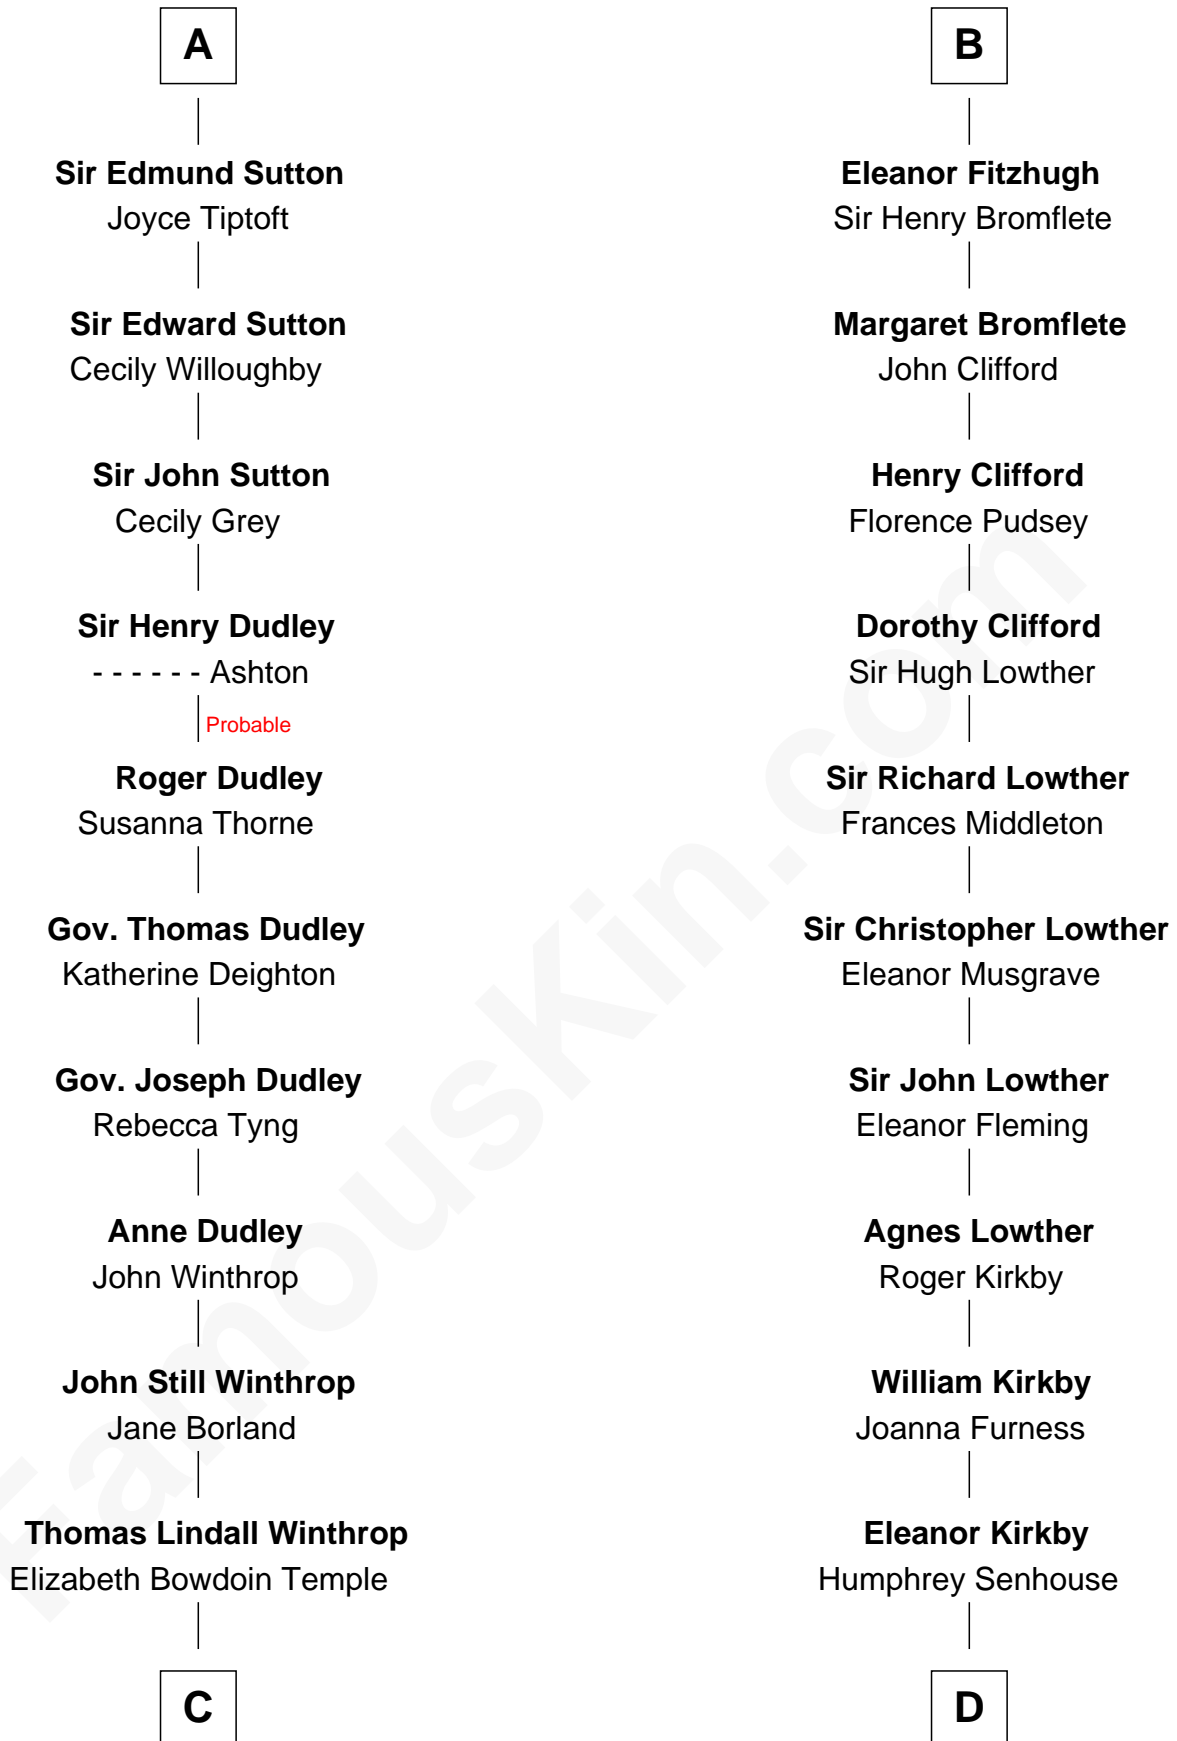

# FamousKin.com Relationship Chart of

**John Kerry**

*68th U.S. Secretary of State*

**19th cousin 2 times removed of**

**Fletcher Christian**

*Leader of the mutiny on the Bounty*

**Fulbert de Dover**

**C**

**Robert Charles Winthrop**  
Elizabeth Cabot Blanchard

**Robert Charles Winthrop**  
Elizabeth Mason

**Margaret Tyndal Winthrop**  
James Grant Forbes

**Rosemary Isabel Forbes**  
Richard John Kerry

**John Kerry**  
*68th U.S. Secretary of State*

**D**

**Bridget Senhouse**  
John Christian

**Charles Christian**  
Anne Dixon

**Fletcher Christian**  
*Leader of the mutiny on the Bounty*

FamousKin.com