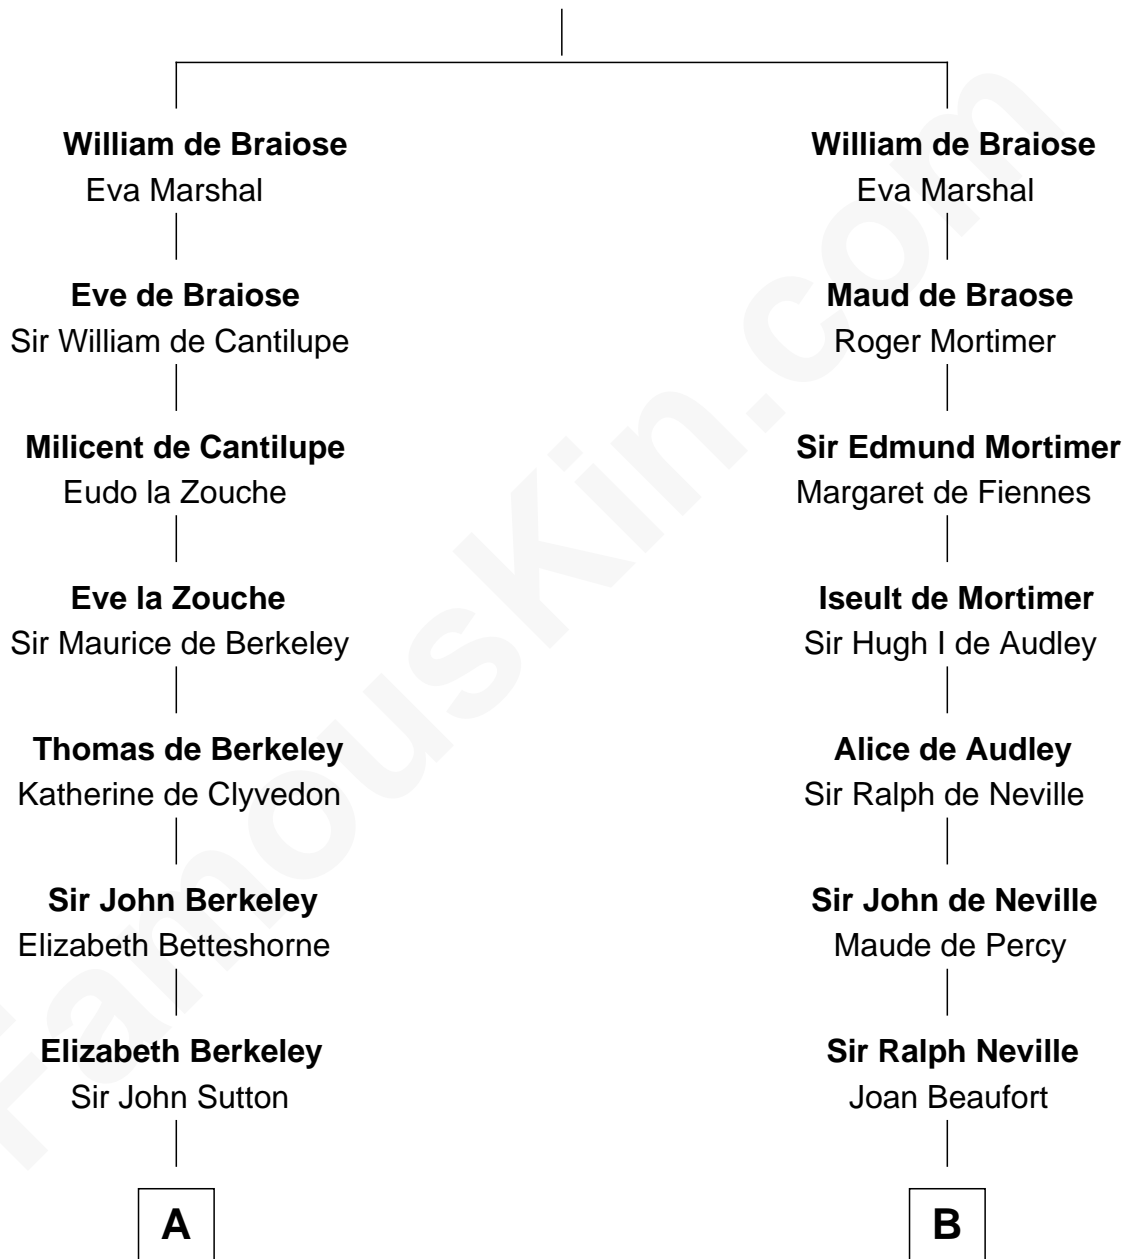

FamousKin.com Relationship Chart of

John Kerry

68th U.S. Secretary of State

19th cousin 2 times removed of

Fletcher Christian

Leader of the mutiny on the Bounty

Reginald de Braiose

C

Robert Charles Winthrop
Elizabeth Cabot Blanchard

Robert Charles Winthrop
Elizabeth Mason

Margaret Tyndal Winthrop
James Grant Forbes

Rosemary Isabel Forbes
Richard John Kerry

John Kerry
68th U.S. Secretary of State

D

Bridget Senhouse
John Christian

Charles Christian
Anne Dixon

Fletcher Christian
Leader of the mutiny on the Bounty

FamousKin.com