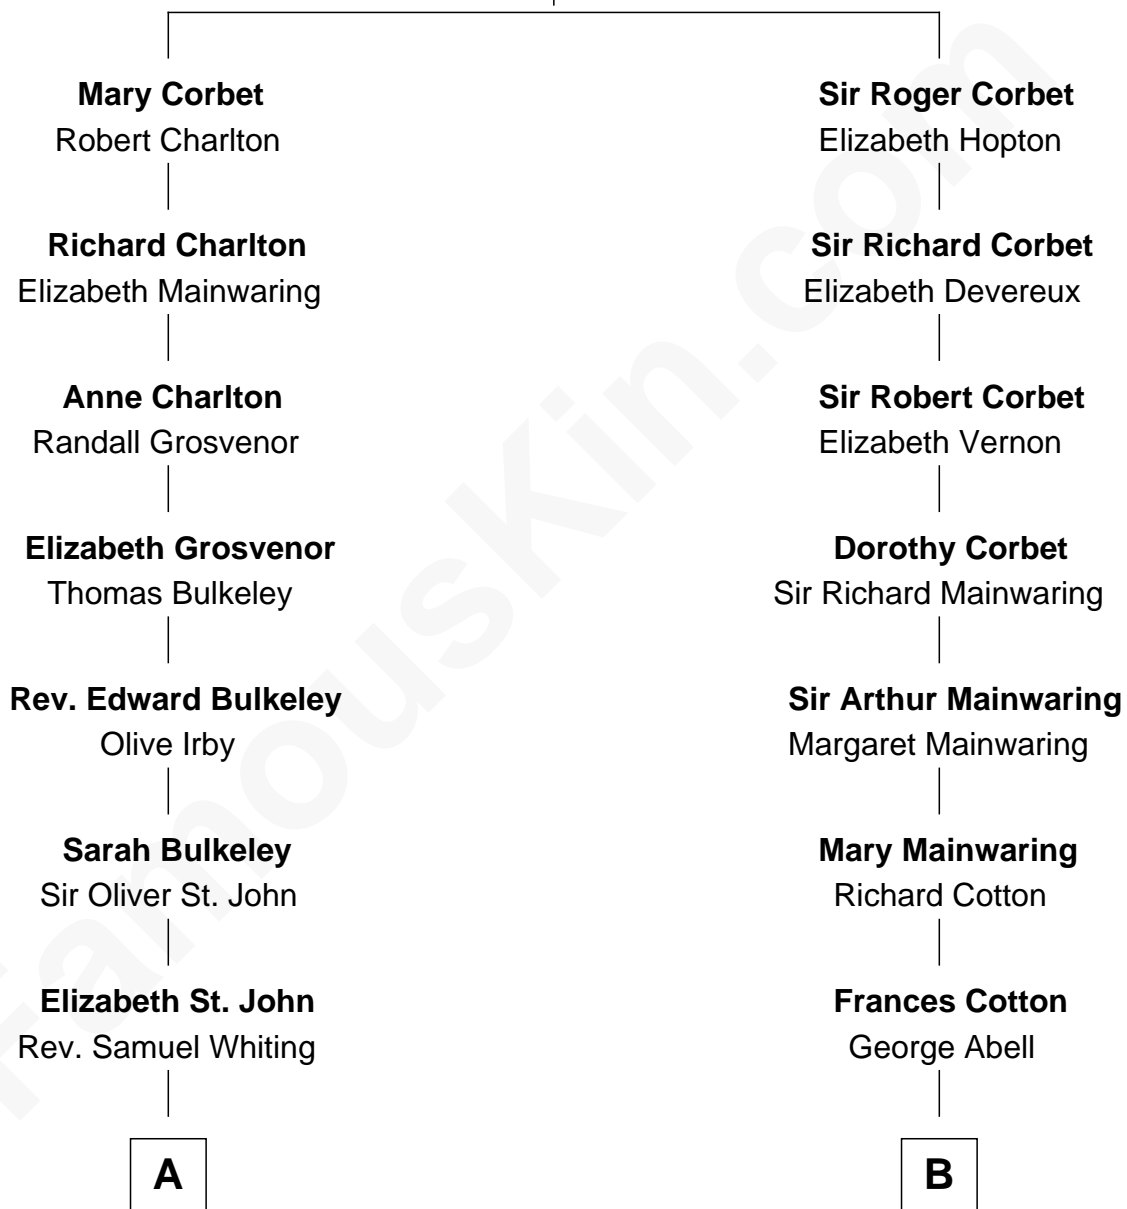

FamousKin.com Relationship Chart of

John Kerry

68th U.S. Secretary of State

16th cousin 2 times removed of

Amber Stevens West

TV and Movie Actress

Sir Robert Corbet

Margaret - - - - -

C

Terry Keith Ingstad
Beverly Jean Cunningham

Amber Stevens West
TV and Movie Actress

FamousKin.com