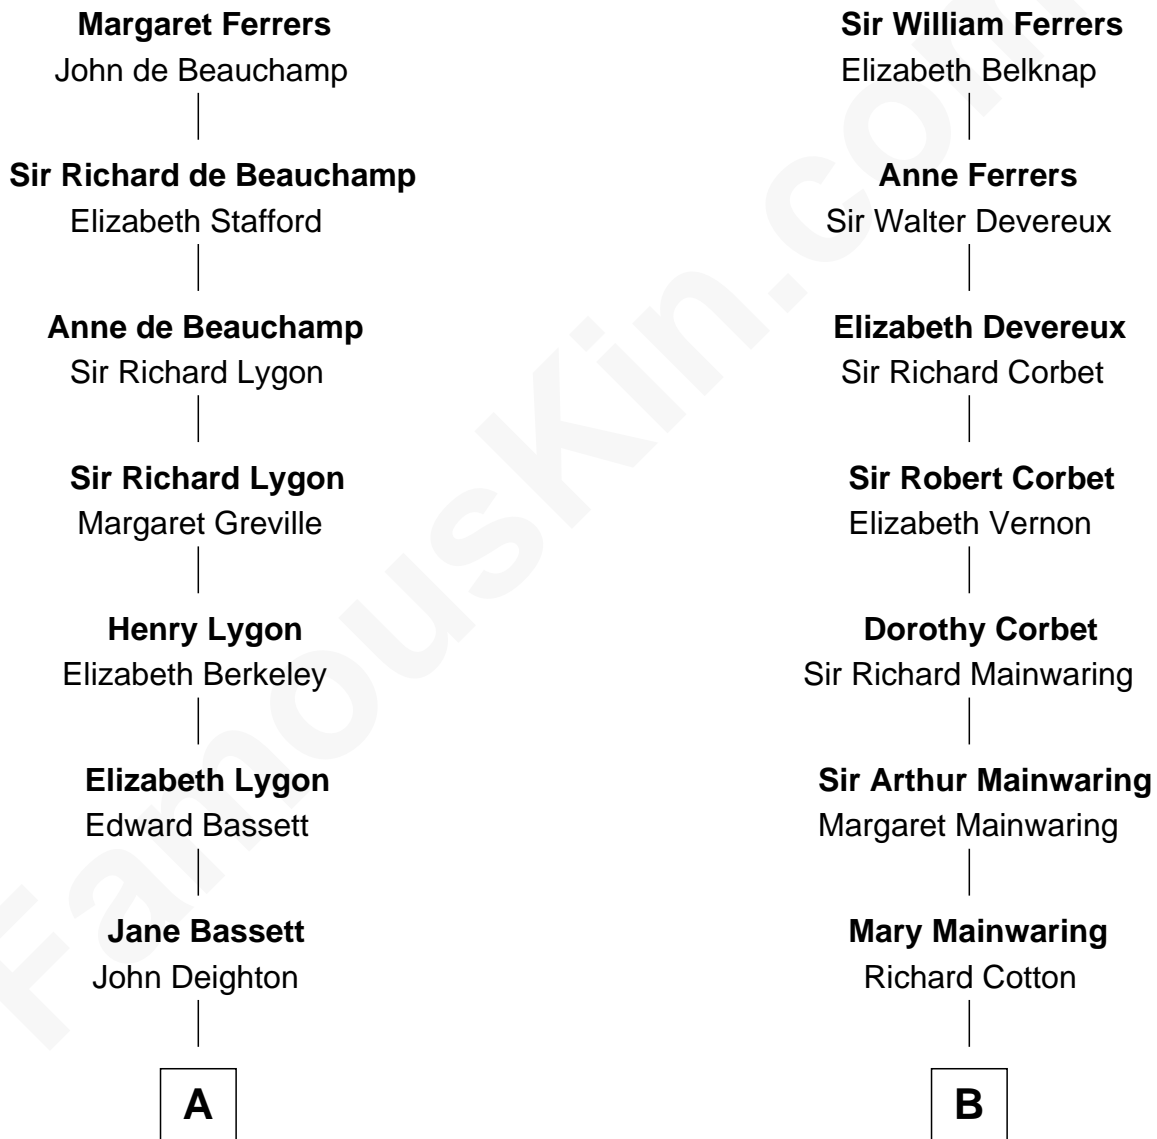

FamousKin.com Relationship Chart of

John Kerry

68th U.S. Secretary of State

16th cousin 3 times removed of

Amber Stevens West

TV and Movie Actress

Sir Edmund Ferrers

Ellen Roche

C

LaVerne M. Baas

Keith Karl Ingstad

Terry Keith Ingstad

Beverly Jean Cunningham

Amber Stevens West

TV and Movie Actress

FamousKin.com