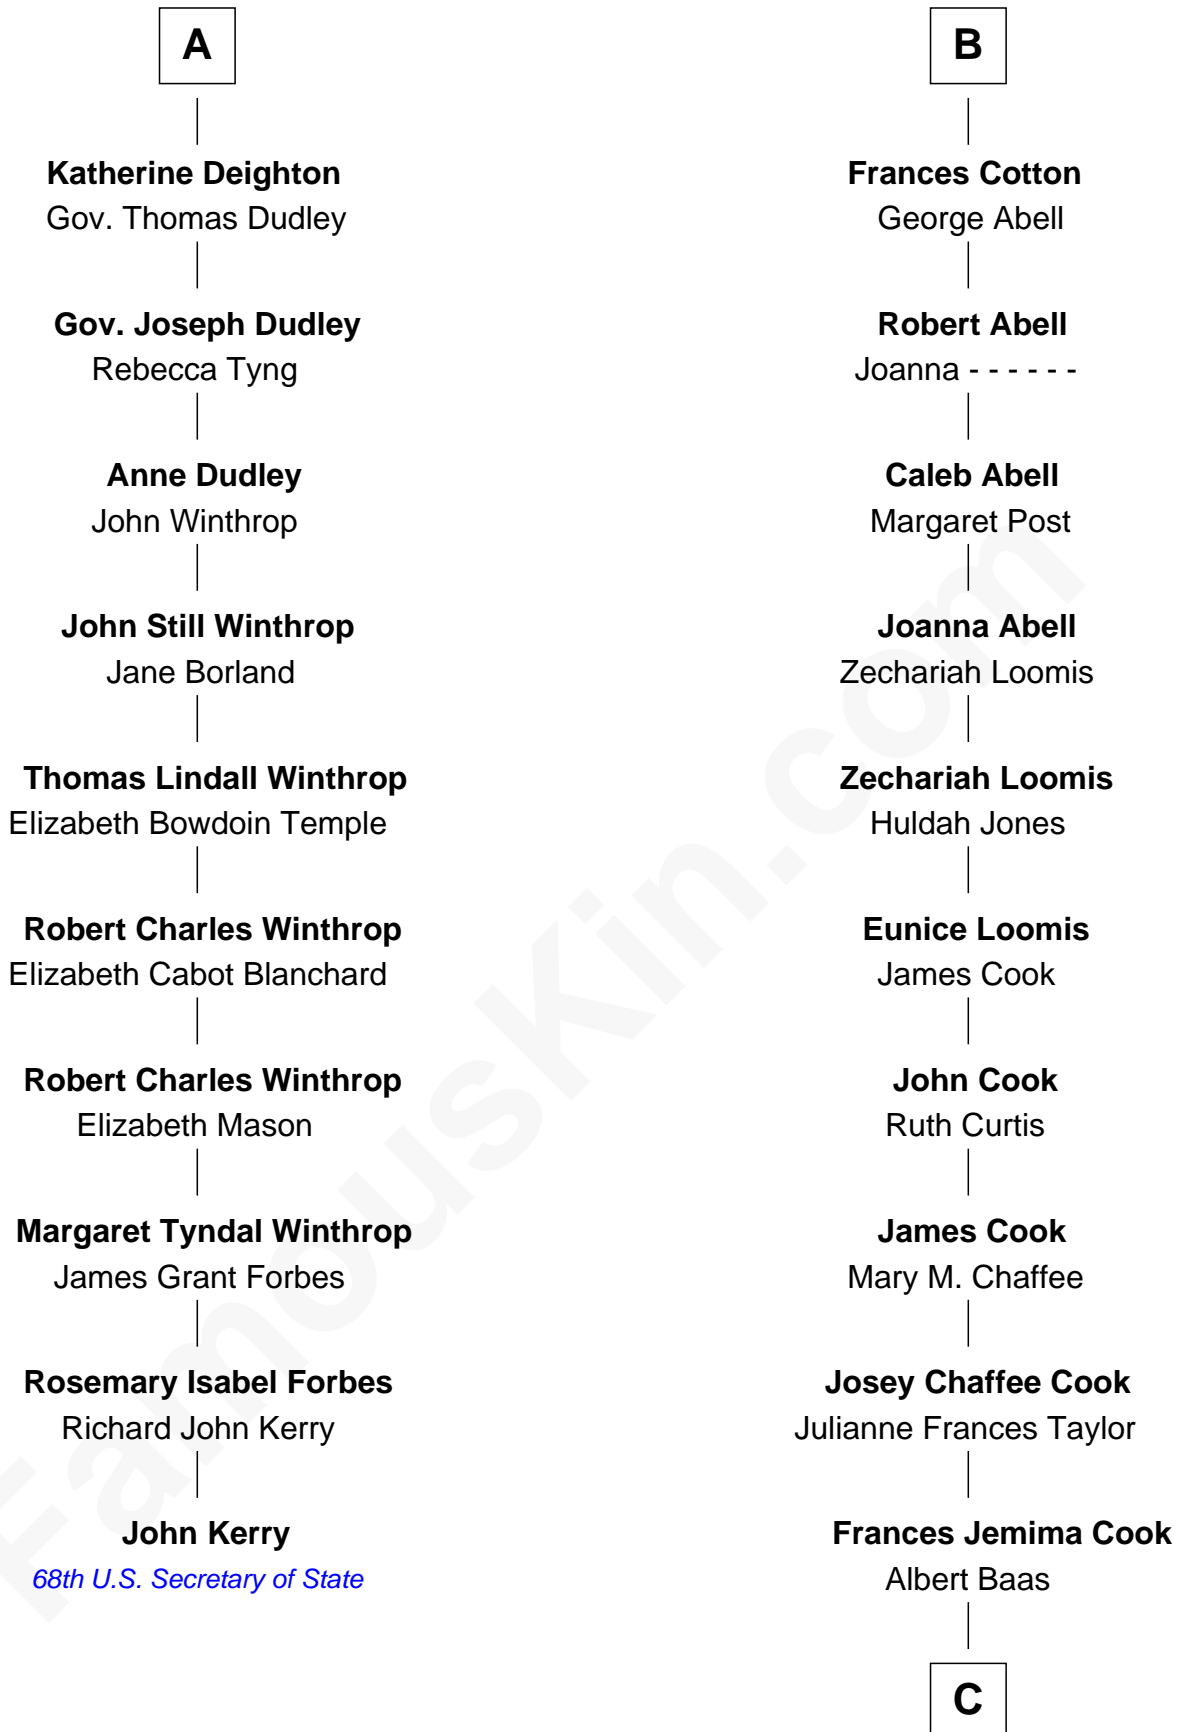

FamousKin.com Relationship Chart of

John Kerry

68th U.S. Secretary of State

16th cousin 3 times removed of

Amber Stevens West

TV and Movie Actress

Sir Edmund Ferrers

Ellen Roche

C

LaVerne M. Baas

Keith Karl Ingstad

Terry Keith Ingstad

Beverly Jean Cunningham

Amber Stevens West

TV and Movie Actress

FamousKin.com