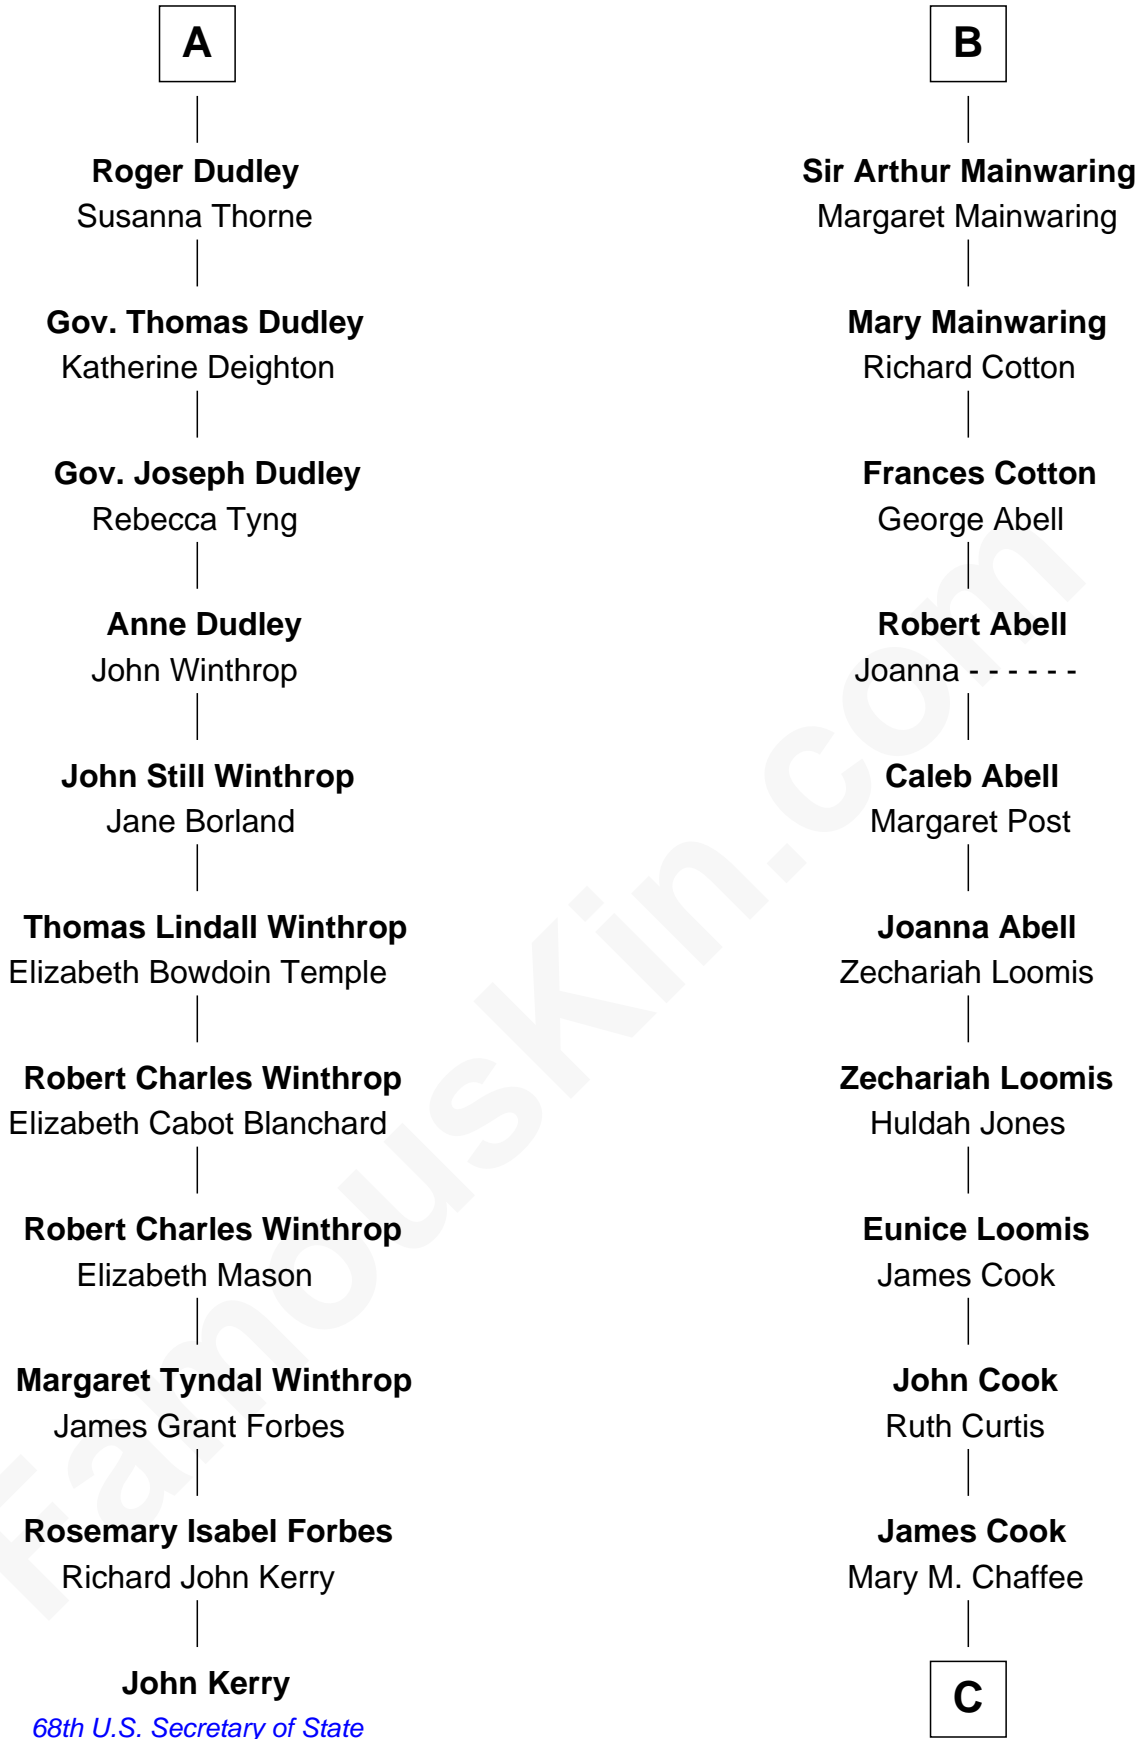

FamousKin.com Relationship Chart of

John Kerry

68th U.S. Secretary of State

17th cousin 4 times removed of

Amber Stevens West

TV and Movie Actress

C

Josey Chaffee Cook
Julianne Frances Taylor

Frances Jemima Cook
Albert Baas

LaVerne M. Baas
Keith Karl Ingstad

Terry Keith Ingstad
Beverly Jean Cunningham

Amber Stevens West
TV and Movie Actress