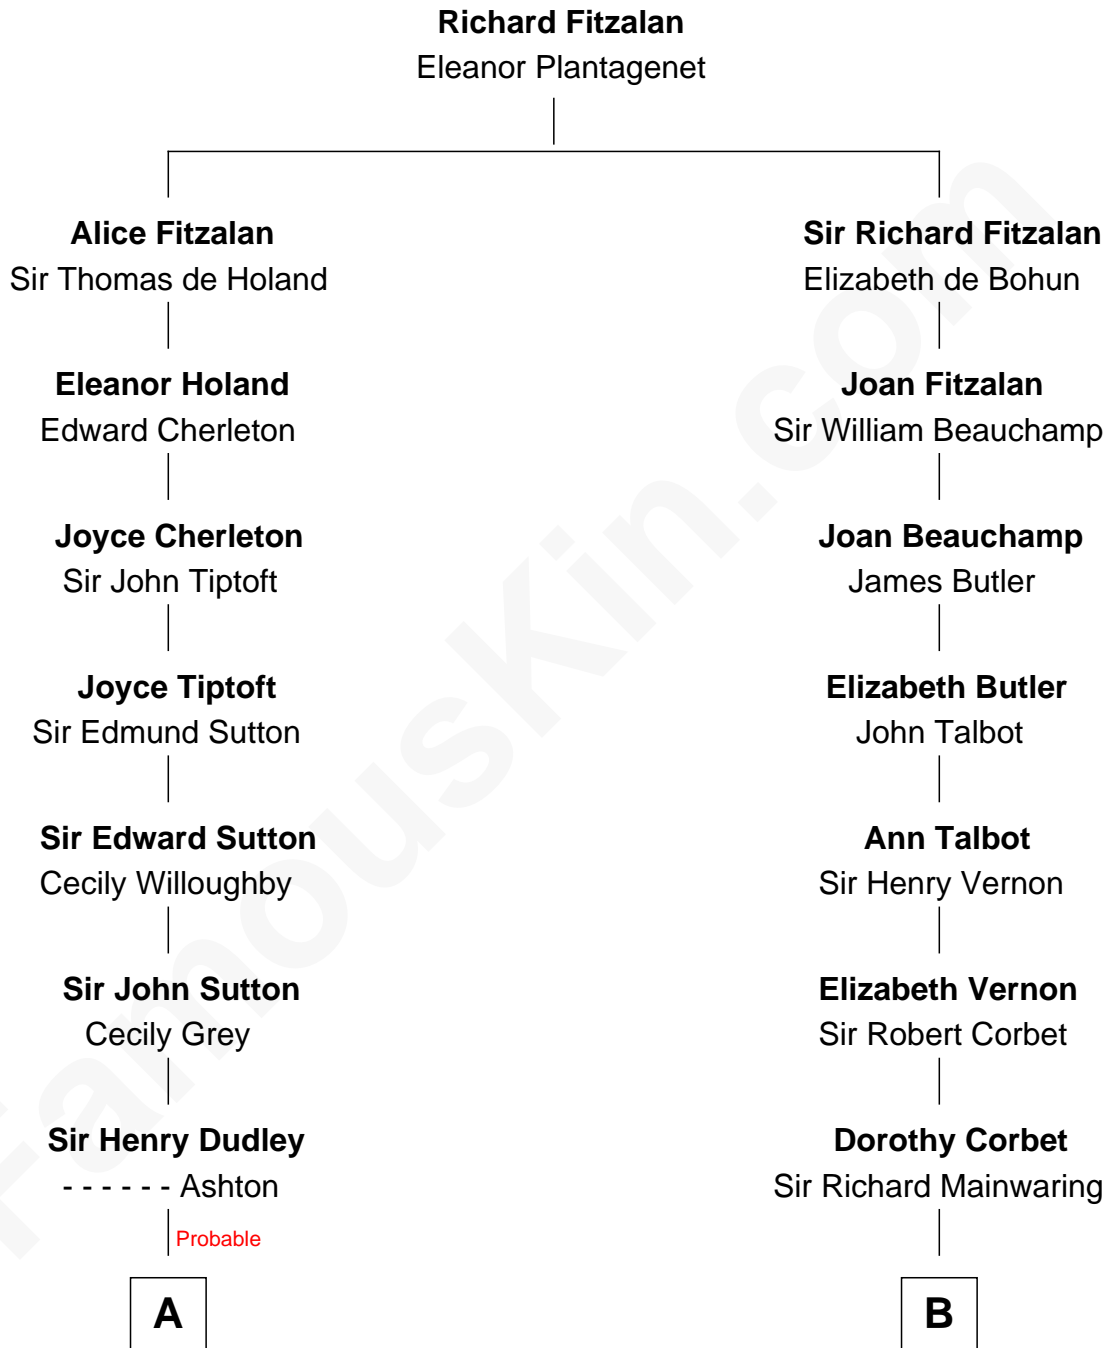

FamousKin.com Relationship Chart of

John Kerry

68th U.S. Secretary of State

17th cousin 4 times removed of

Amber Stevens West

TV and Movie Actress

C

Josey Chaffee Cook
Julianne Frances Taylor