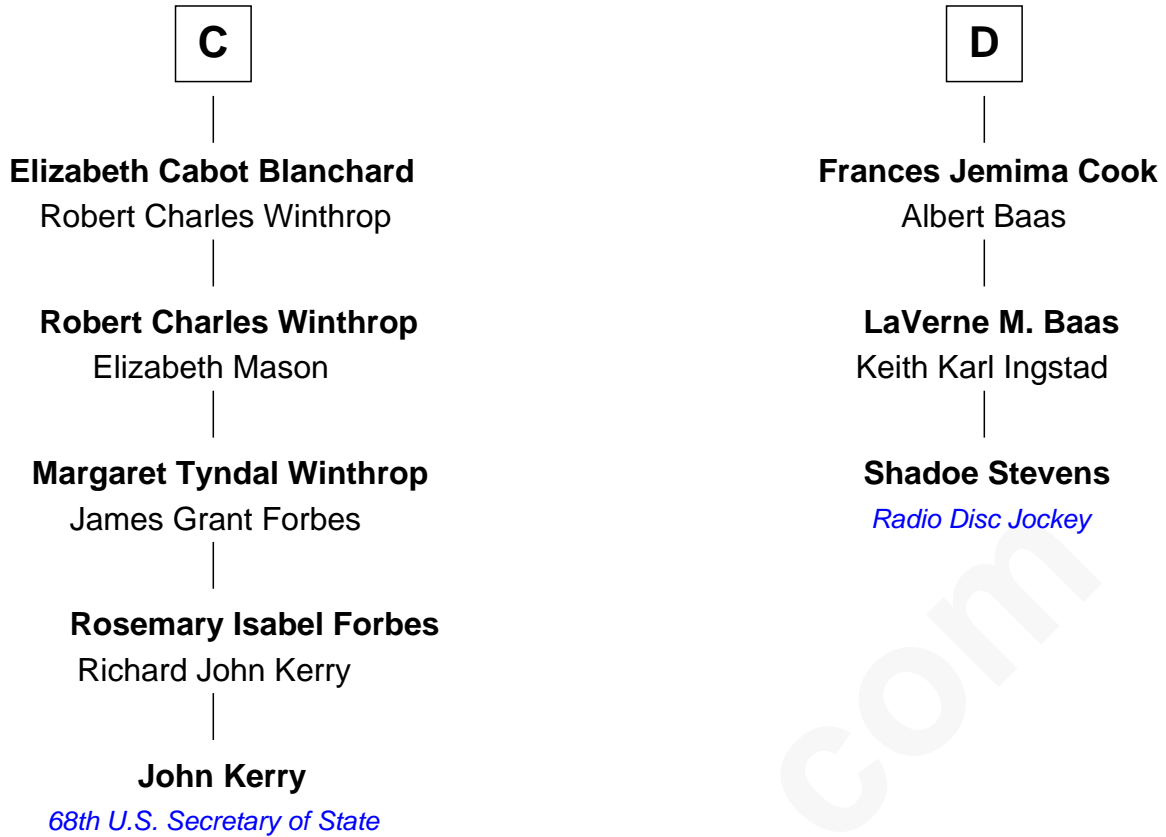

FamousKin.com Relationship Chart of

John Kerry

68th U.S. Secretary of State

19th cousin 2 times removed of

Shadoe Stevens

Radio Disc Jockey

Sir Thomas de Beauchamp

Katherine de Mortimer

Elizabeth Hastings

Sir Robert Hildyard

Sir Piers Hildyard

Joan de la See

Isabel Hildyard

Ralph Legard

A

Sir William Beauchamp

Joan Fitzalan

Joan Beauchamp

James Butler

Elizabeth Butler

John Talbot

Ann Talbot

Sir Henry Vernon

Elizabeth Vernon

Sir Robert Corbet

Dorothy Corbet

Sir Richard Mainwaring

Sir Arthur Mainwaring

Margaret Mainwaring

B

Shadoe Stevens photo by [Alan Light](#) (CC BY 2.0)