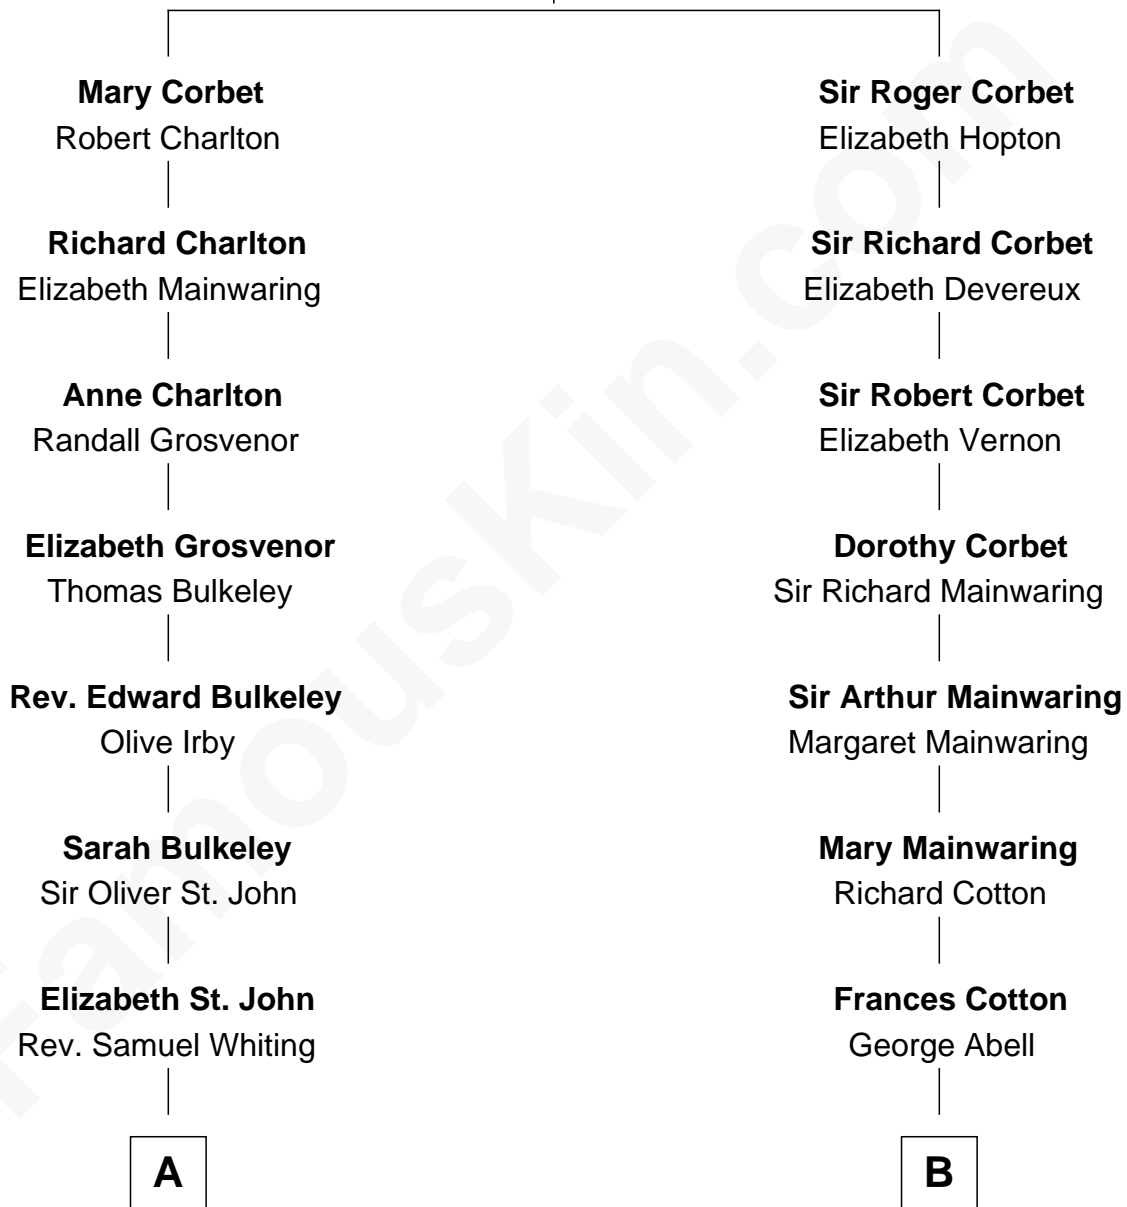

FamousKin.com Relationship Chart of

John Kerry

68th U.S. Secretary of State

16th cousin 1 time removed of

Shadoe Stevens

Radio Disc Jockey

Sir Robert Corbet

Margaret - - - - -

Shadoe Stevens photo by [Alan Light](#) (CC BY 2.0)