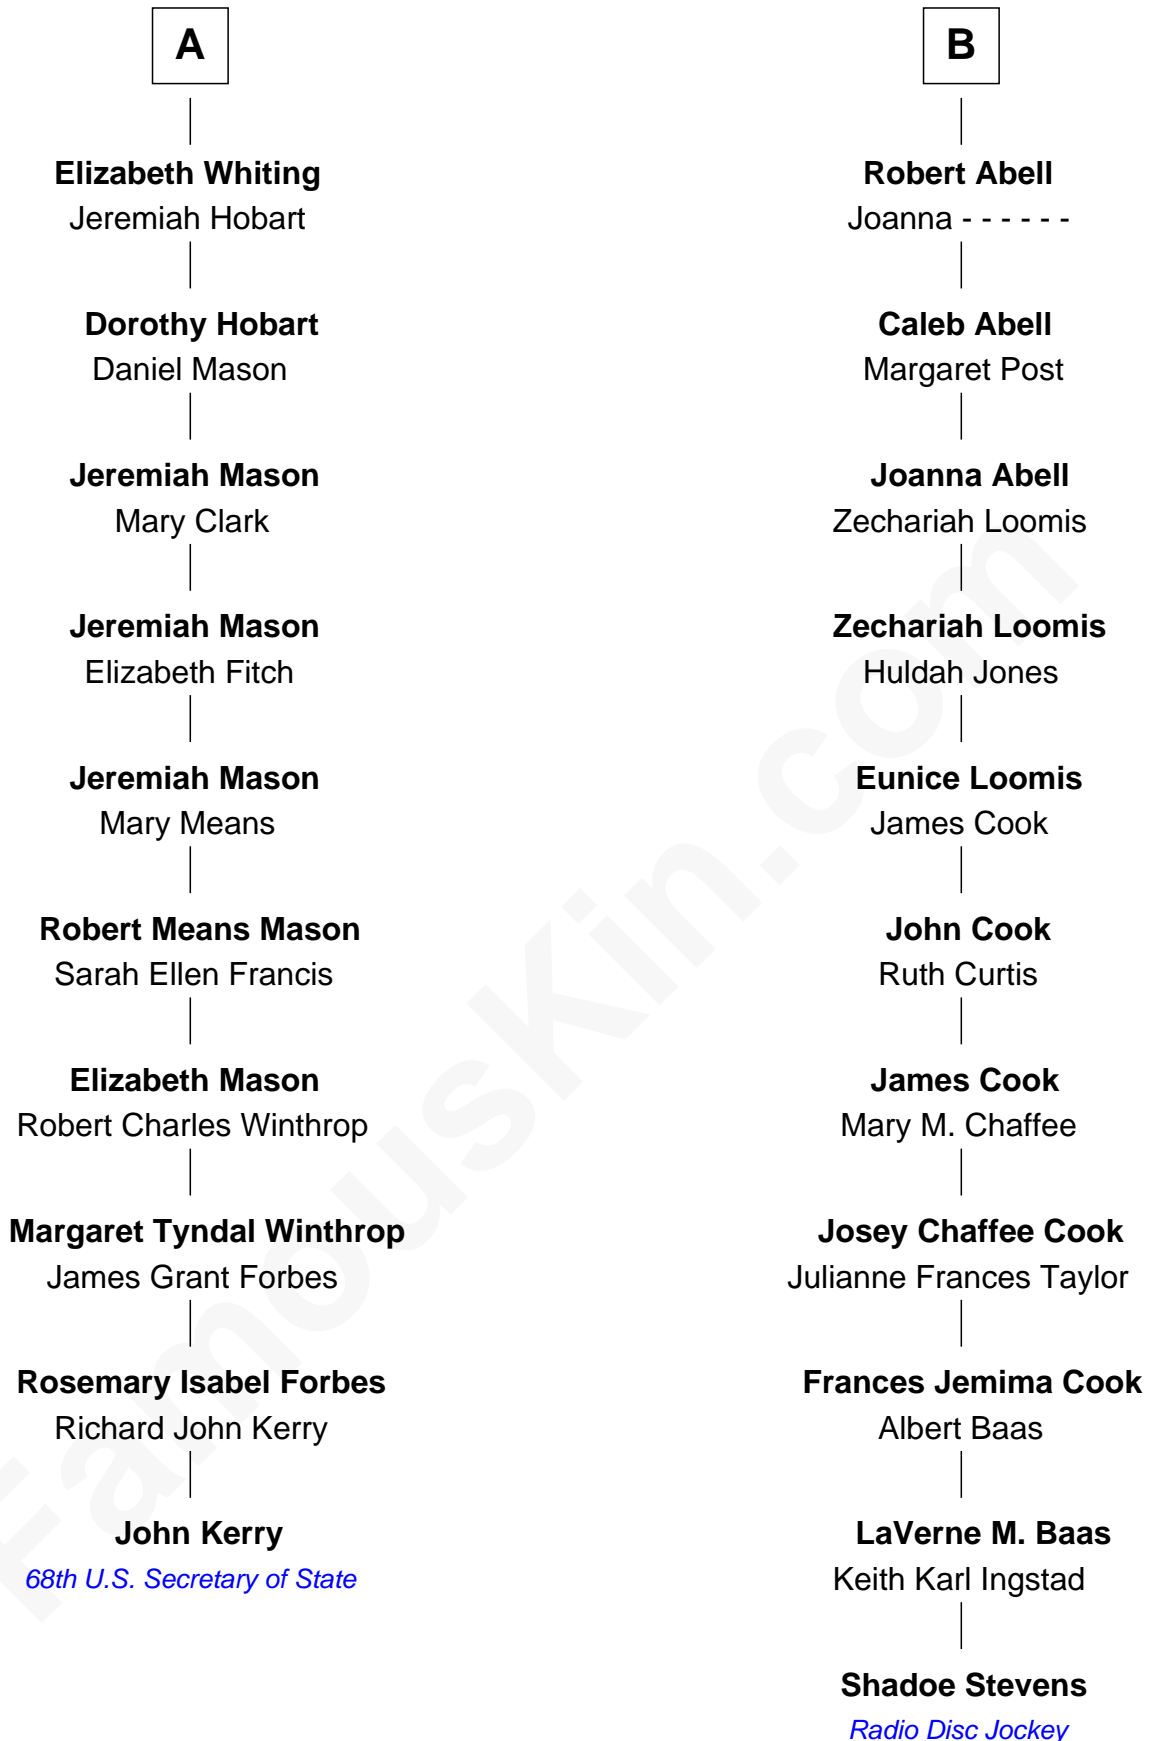

FamousKin.com Relationship Chart of

John Kerry

68th U.S. Secretary of State

16th cousin 1 time removed of

Shadoe Stevens

Radio Disc Jockey

Sir Robert Corbet

Margaret - - - - -

Shadoe Stevens photo by [Alan Light](#) (CC BY 2.0)