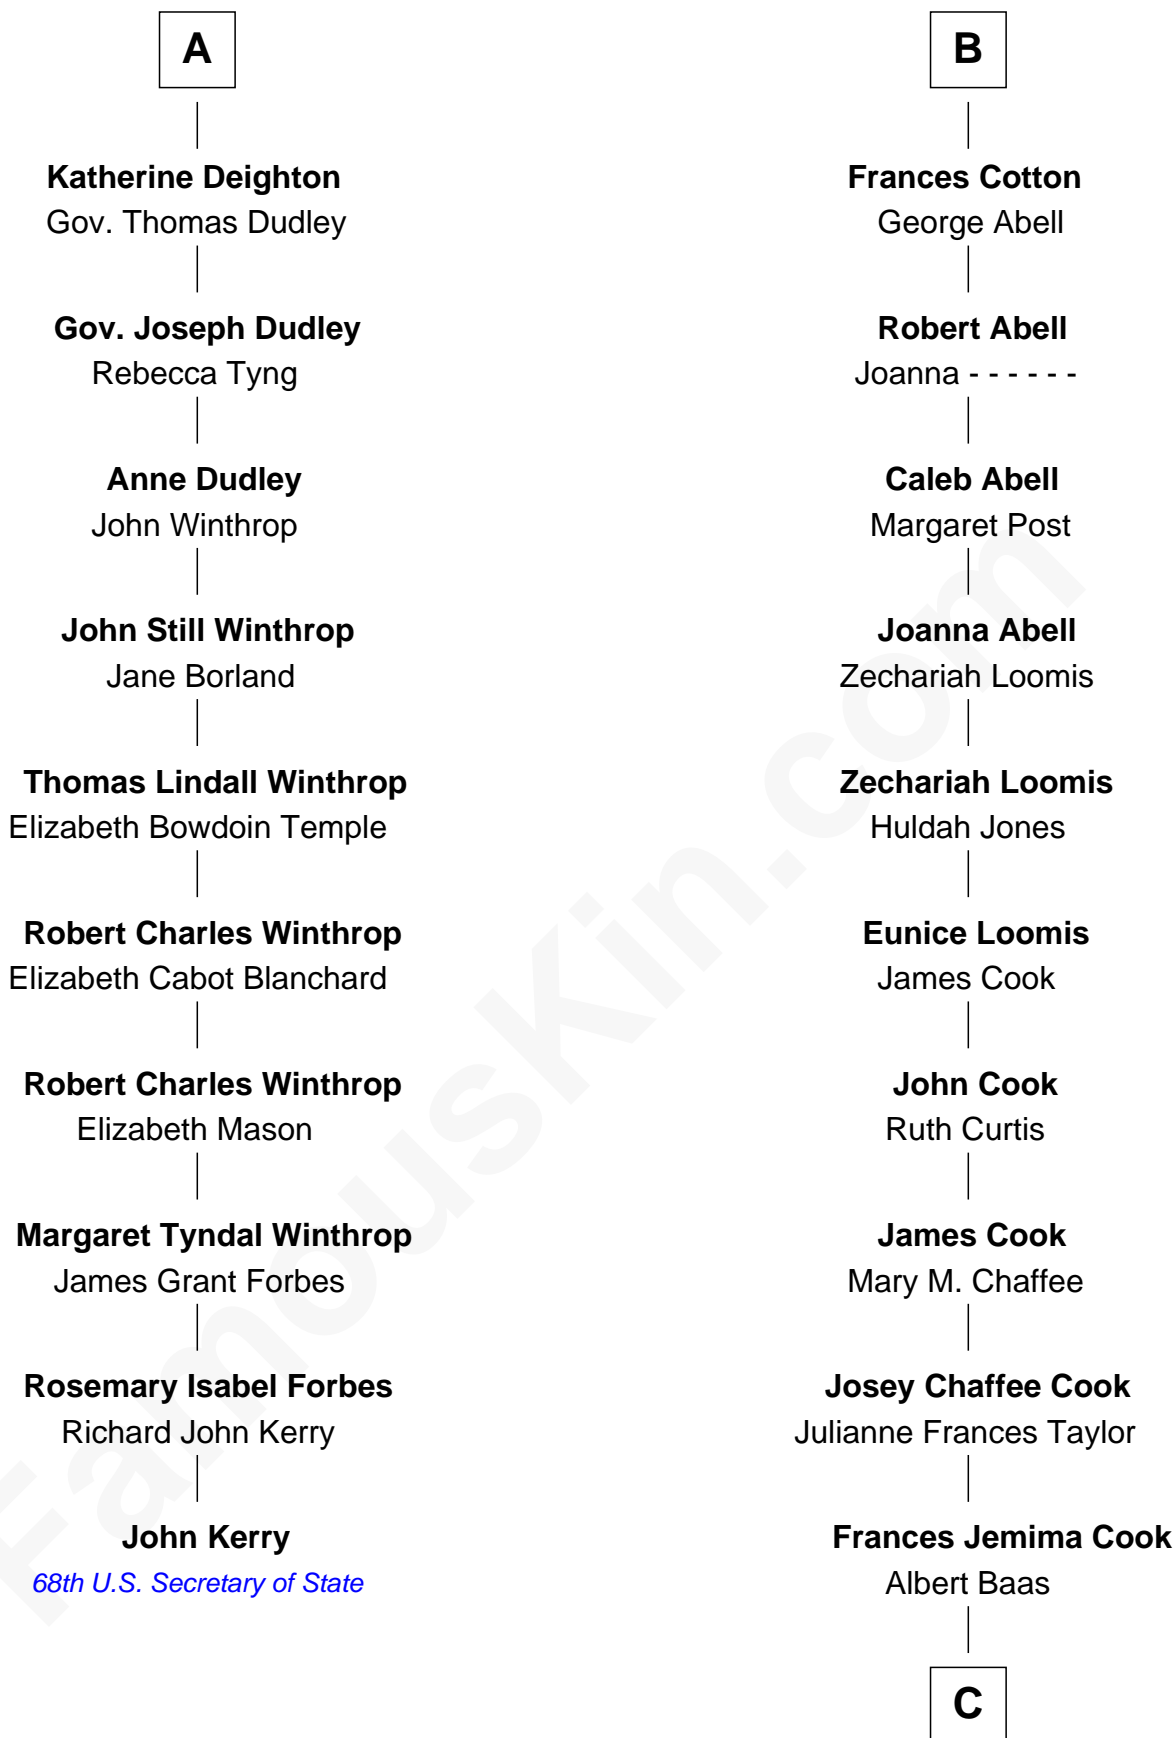

FamousKin.com Relationship Chart of

John Kerry

68th U.S. Secretary of State

16th cousin 2 times removed of

Shadoe Stevens

Radio Disc Jockey

Sir Edmund Ferrers

Ellen Roche