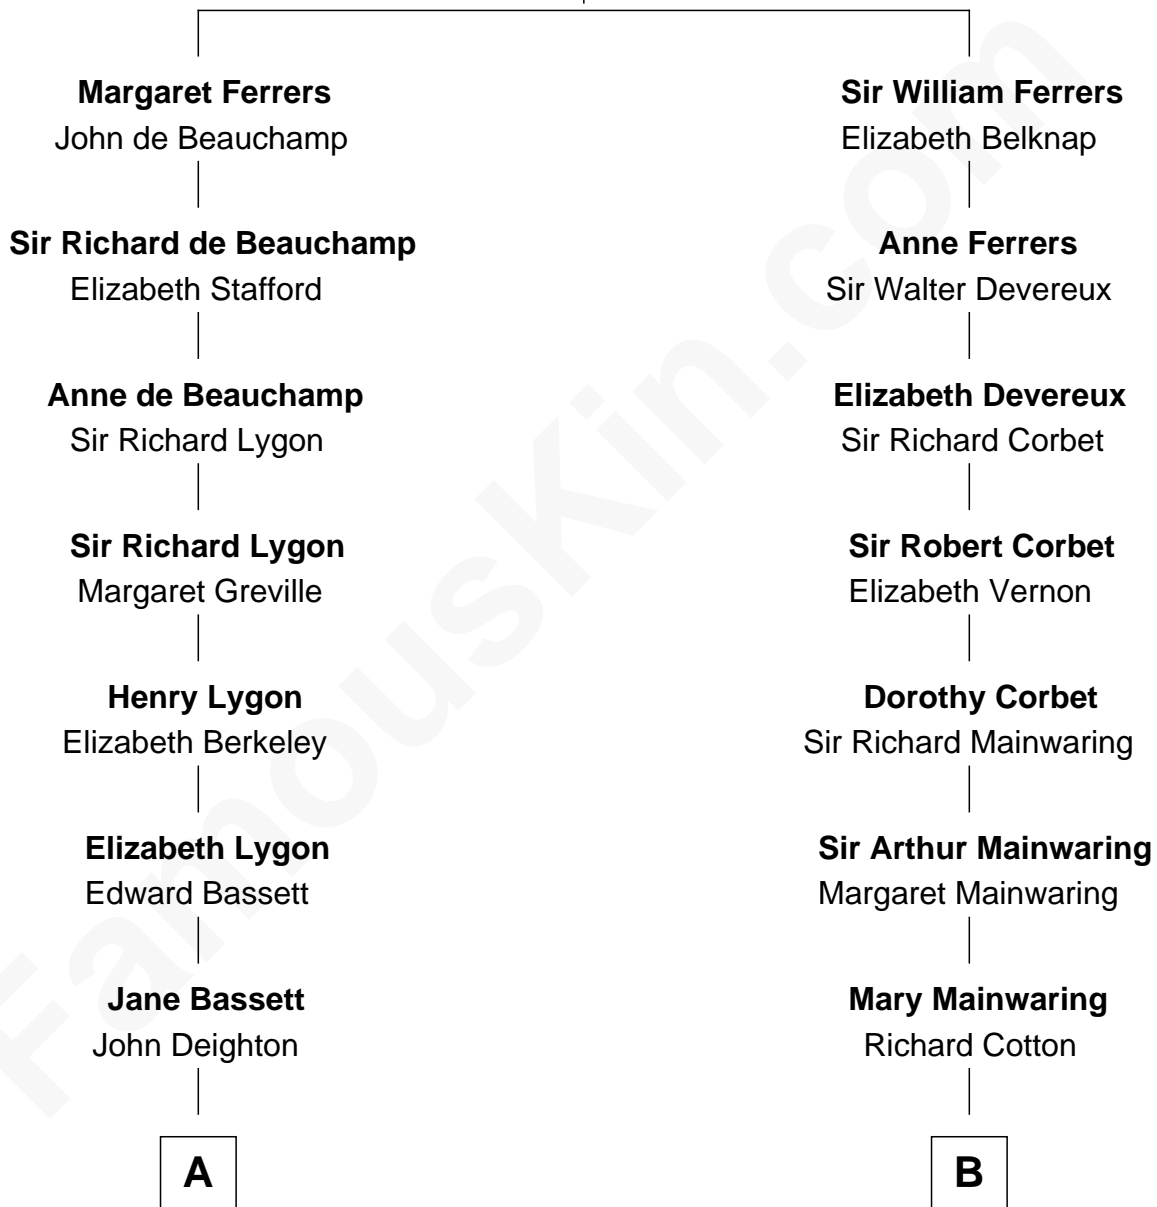

FamousKin.com Relationship Chart of

John Kerry

68th U.S. Secretary of State

16th cousin 2 times removed of

Shadoe Stevens

Radio Disc Jockey

Sir Edmund Ferrers

Ellen Roche