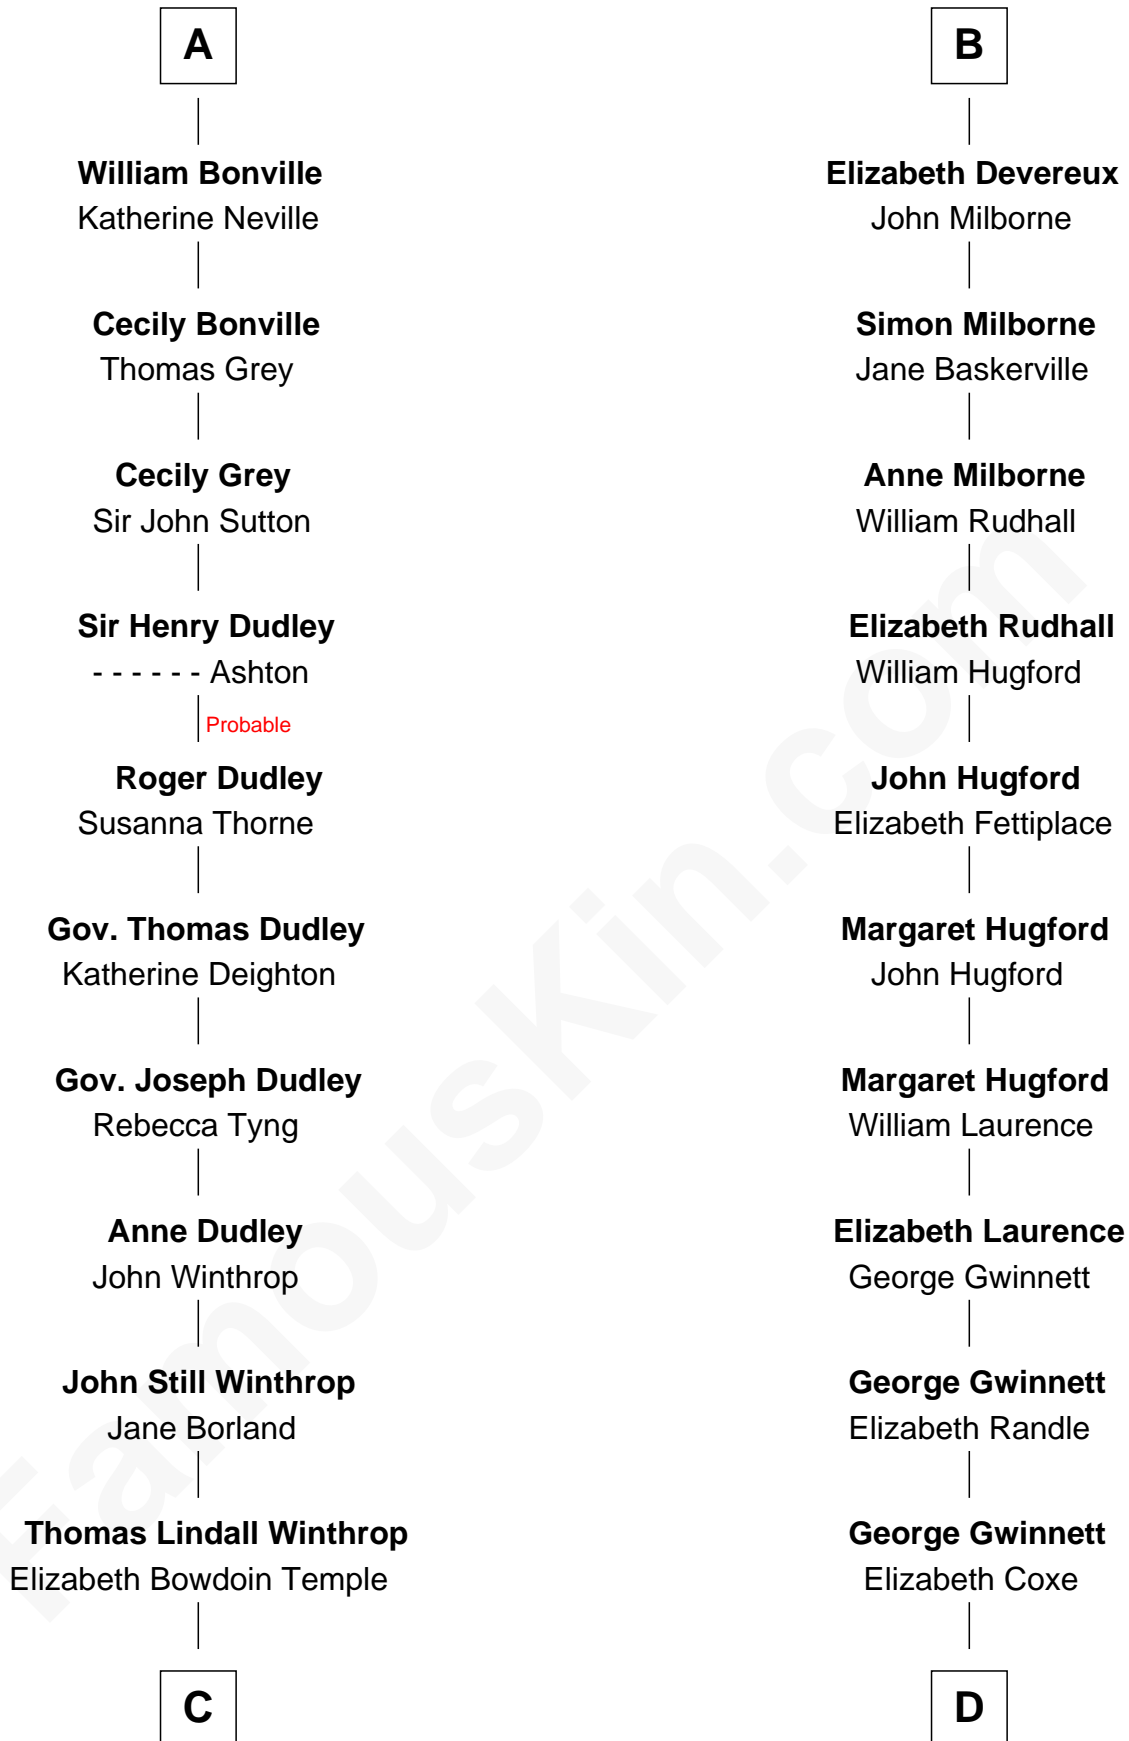

## Relationship Chart of

### John Kerry

68th U.S. Secretary of State

18th cousin 3 times removed of

**Button Gwinnett**

Signer of the Declaration of Independence

**Sir Humphrey de Bohun**

Maud of Eu

**C**

**Robert Charles Winthrop**  
Elizabeth Cabot Blanchard

**Robert Charles Winthrop**  
Elizabeth Mason

**Margaret Tyndal Winthrop**  
James Grant Forbes

**Rosemary Isabel Forbes**  
Richard John Kerry

**John Kerry**  
*68th U.S. Secretary of State*