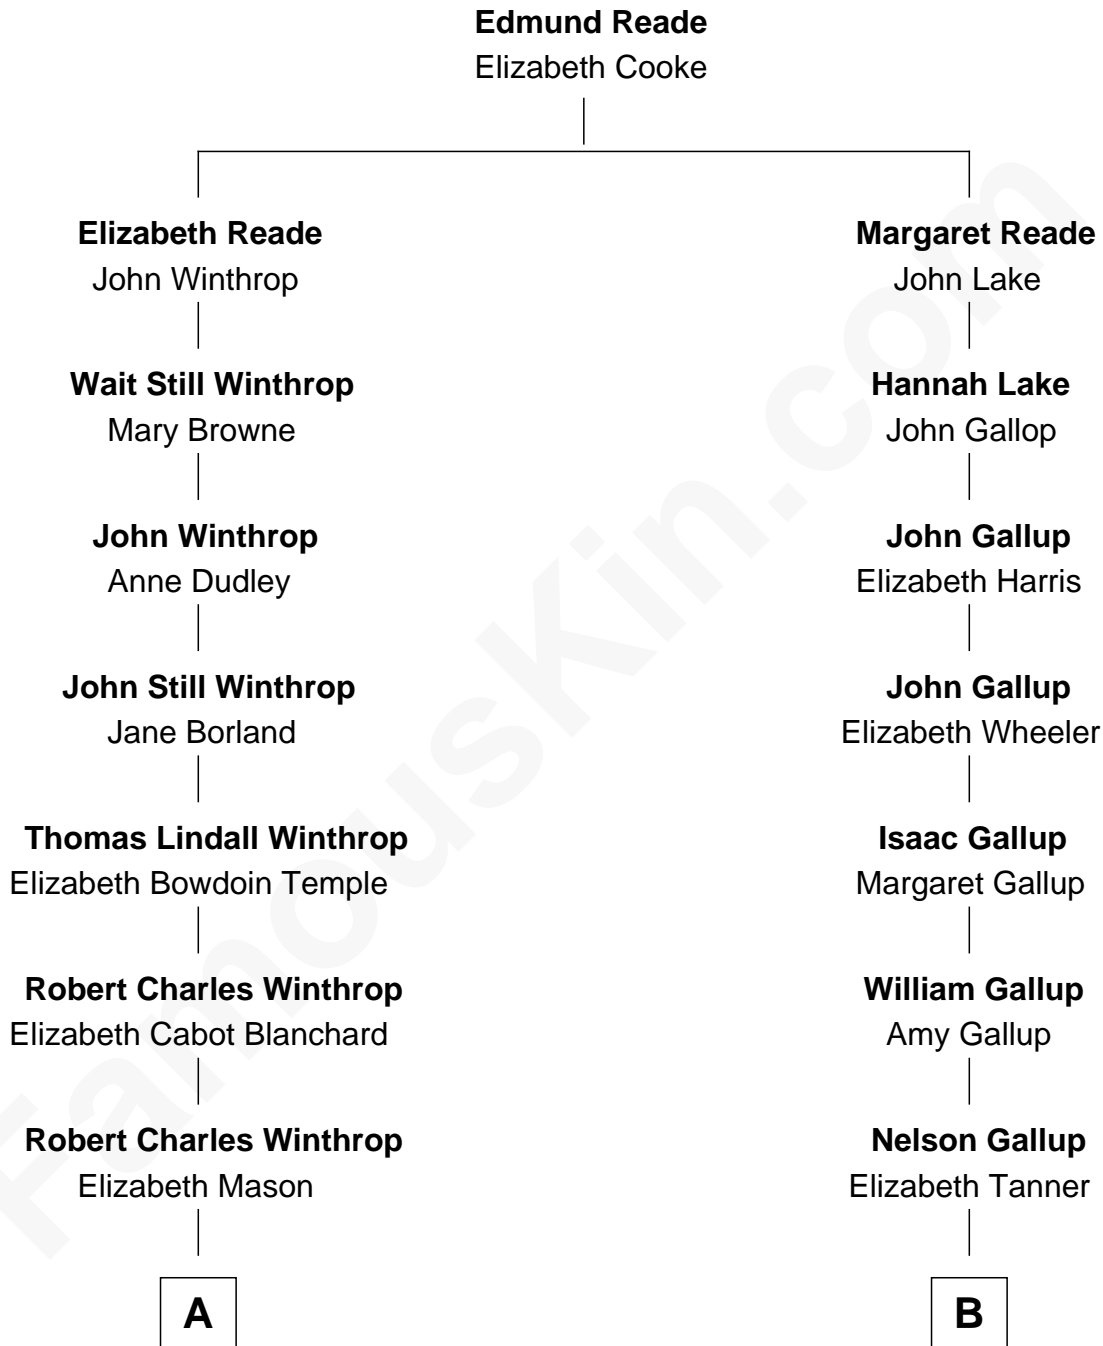

FamousKin.com Relationship Chart of

John Kerry

68th U.S. Secretary of State

9th cousin of

George Gallup

Inventor of the Gallup Poll

A

Margaret Tyndal Winthrop

James Grant Forbes

Rosemary Isabel Forbes

Richard John Kerry

John Kerry

68th U.S. Secretary of State

B

John Nelson Gallup

Happy Kinnie Church

George Henry Gallup

Nettie Davenport

George Gallup

Inventor of the Gallup Poll

FamousKin.com