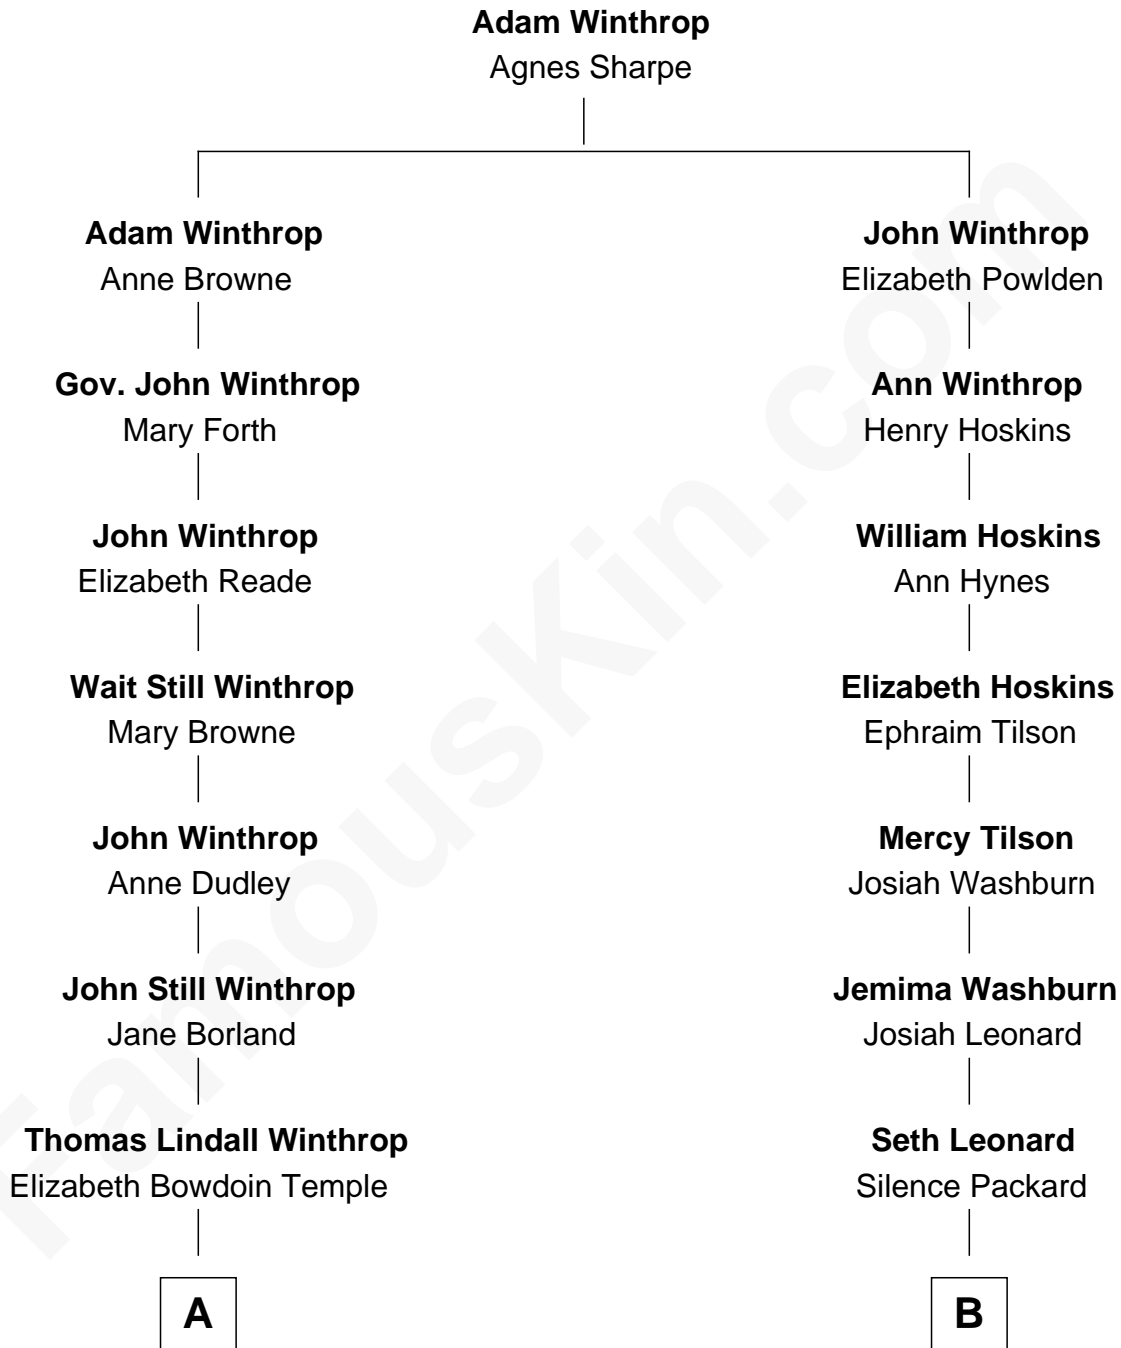

# FamousKin.com Relationship Chart of

**John Kerry**

68th U.S. Secretary of State

11th cousin 3 times removed of

**Nat Faxon**

Actor, Comedian, Director and Screenwriter

**A**

**Robert Charles Winthrop**  
Elizabeth Cabot Blanchard

**Robert Charles Winthrop**  
Elizabeth Mason

**Margaret Tyndal Winthrop**  
James Grant Forbes

**Rosemary Isabel Forbes**  
Richard John Kerry

**John Kerry**  
*68th U.S. Secretary of State*

**B**

**Nehemiah Leonard**  
Phoebe Pratt

**Lucy Leonard**  
Ira Conant

**Ira M. Conant**  
Mary F. Bassett

**Herbert Ira Conant**  
Alleda B. Pierce

**Marie Bassett Conant**  
Dr. Nathaniel Wales Faxon

**William Otis Faxon**  
Frances Mary Parker