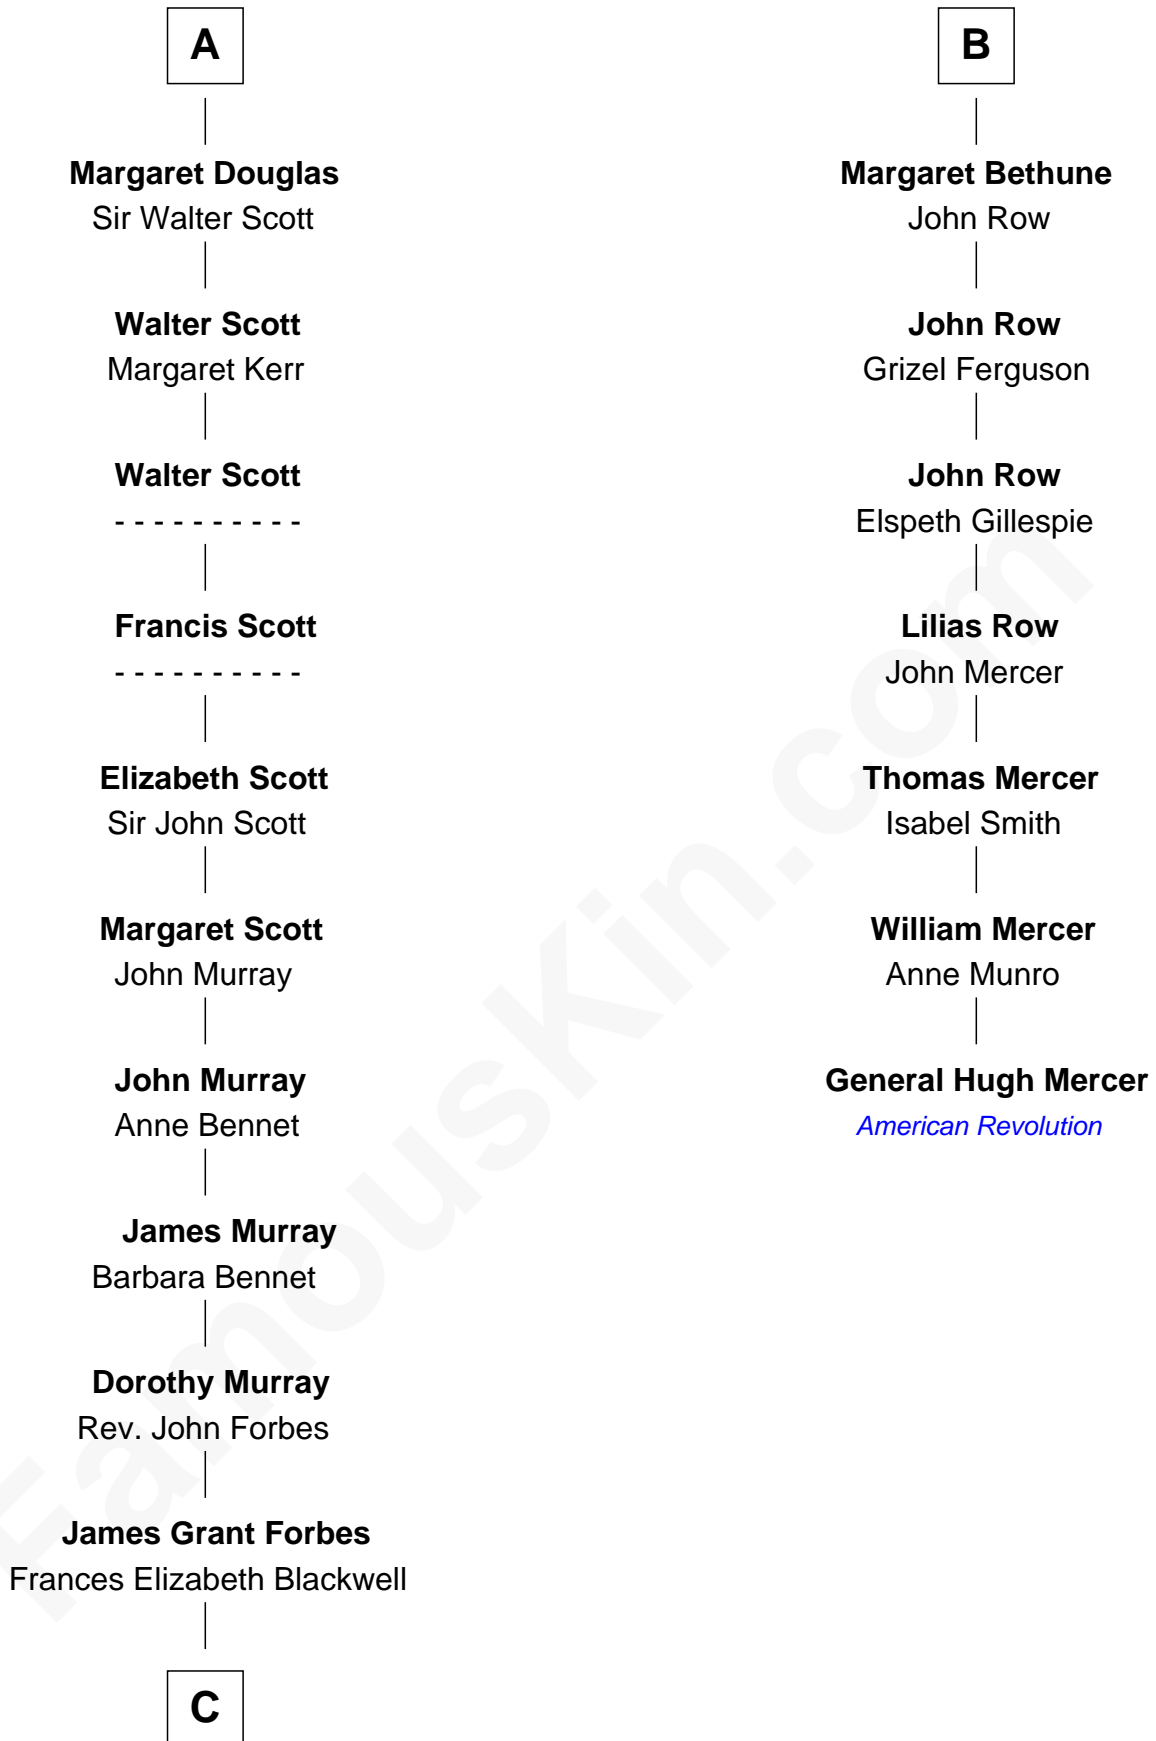

## Relationship Chart of

### John Kerry

68th U.S. Secretary of State

13th cousin 8 times removed of

**General Hugh Mercer**  
American Revolution

**C**

John Murray Forbes

Anna Howell

Francis Blackwell Forbes

Isabel Clarke

James Grant Forbes

Margaret Tyndal Winthrop

Rosemary Isabel Forbes

Richard John Kerry

John Kerry

*68th U.S. Secretary of State*

FamousKin.com