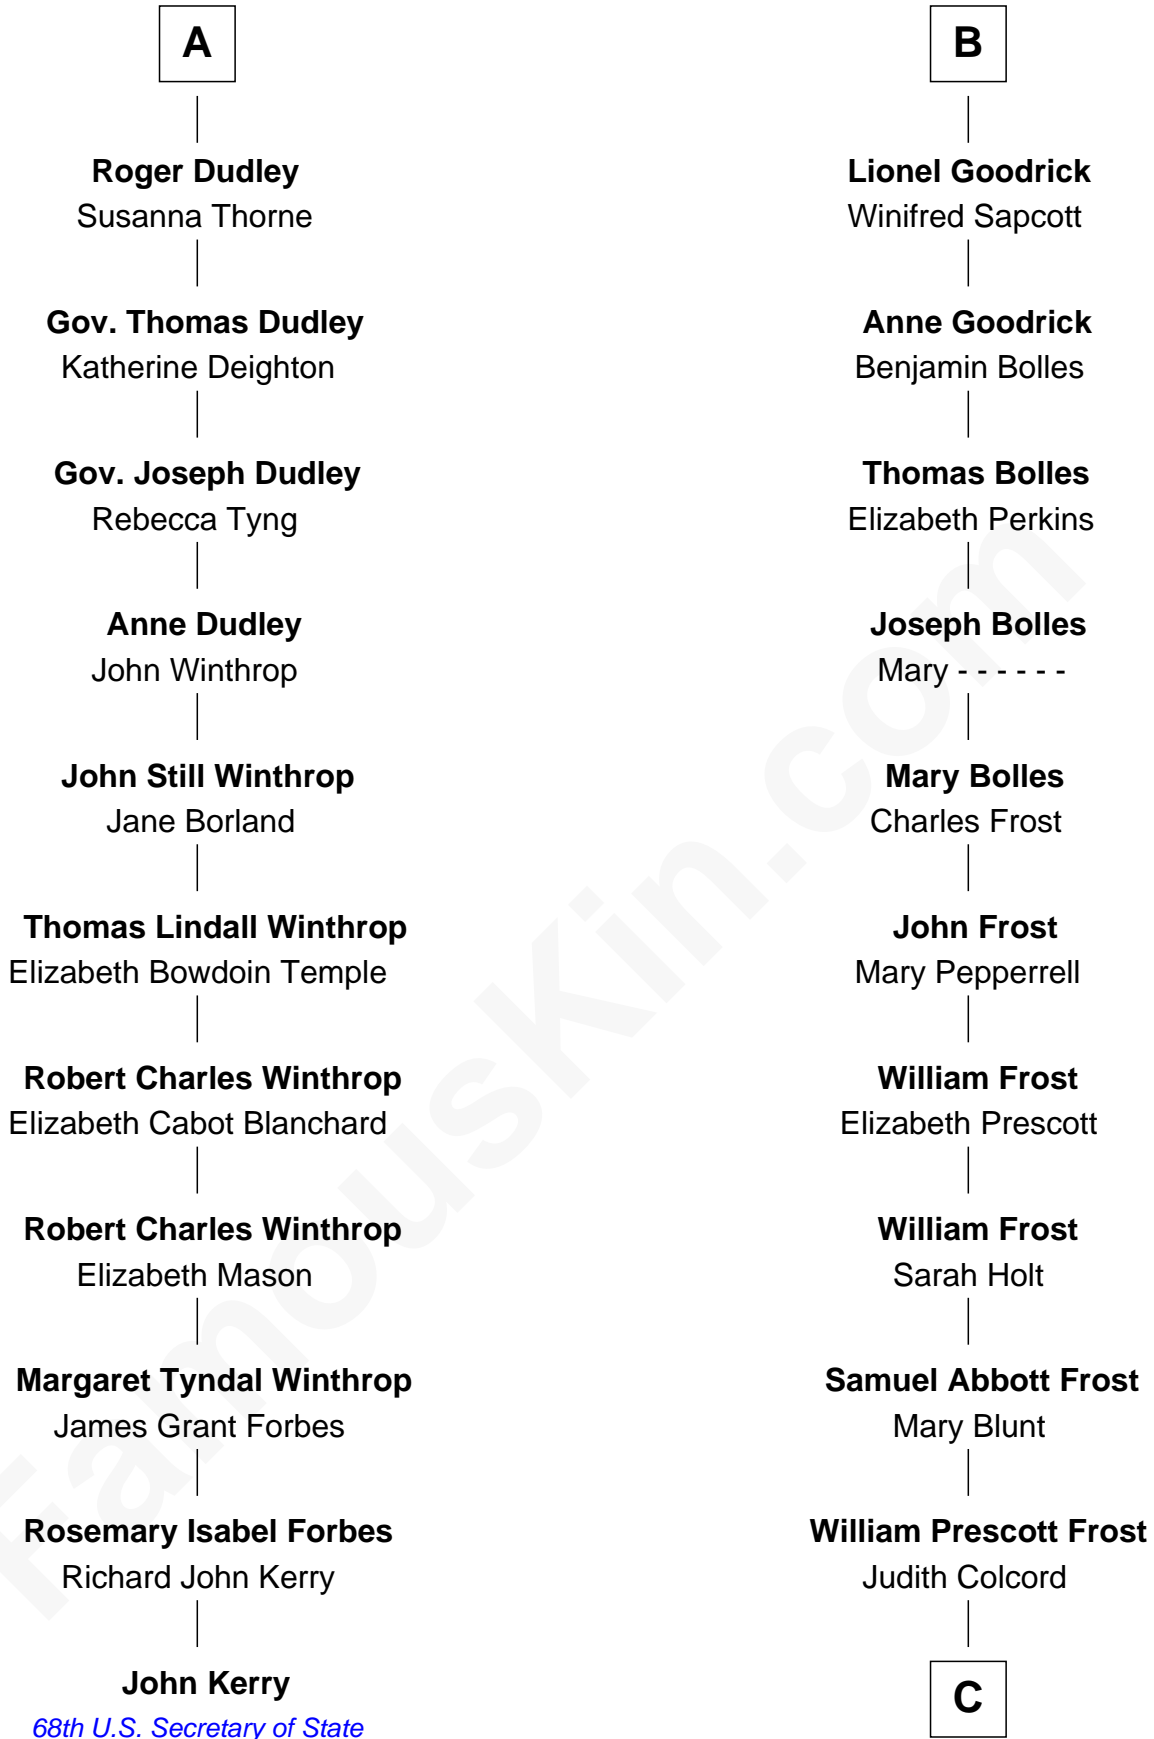

FamousKin.com Relationship Chart of

John Kerry

68th U.S. Secretary of State

17th cousin 1 time removed of

Robert Frost

Poet and Playwright

C

William Prescott Frost