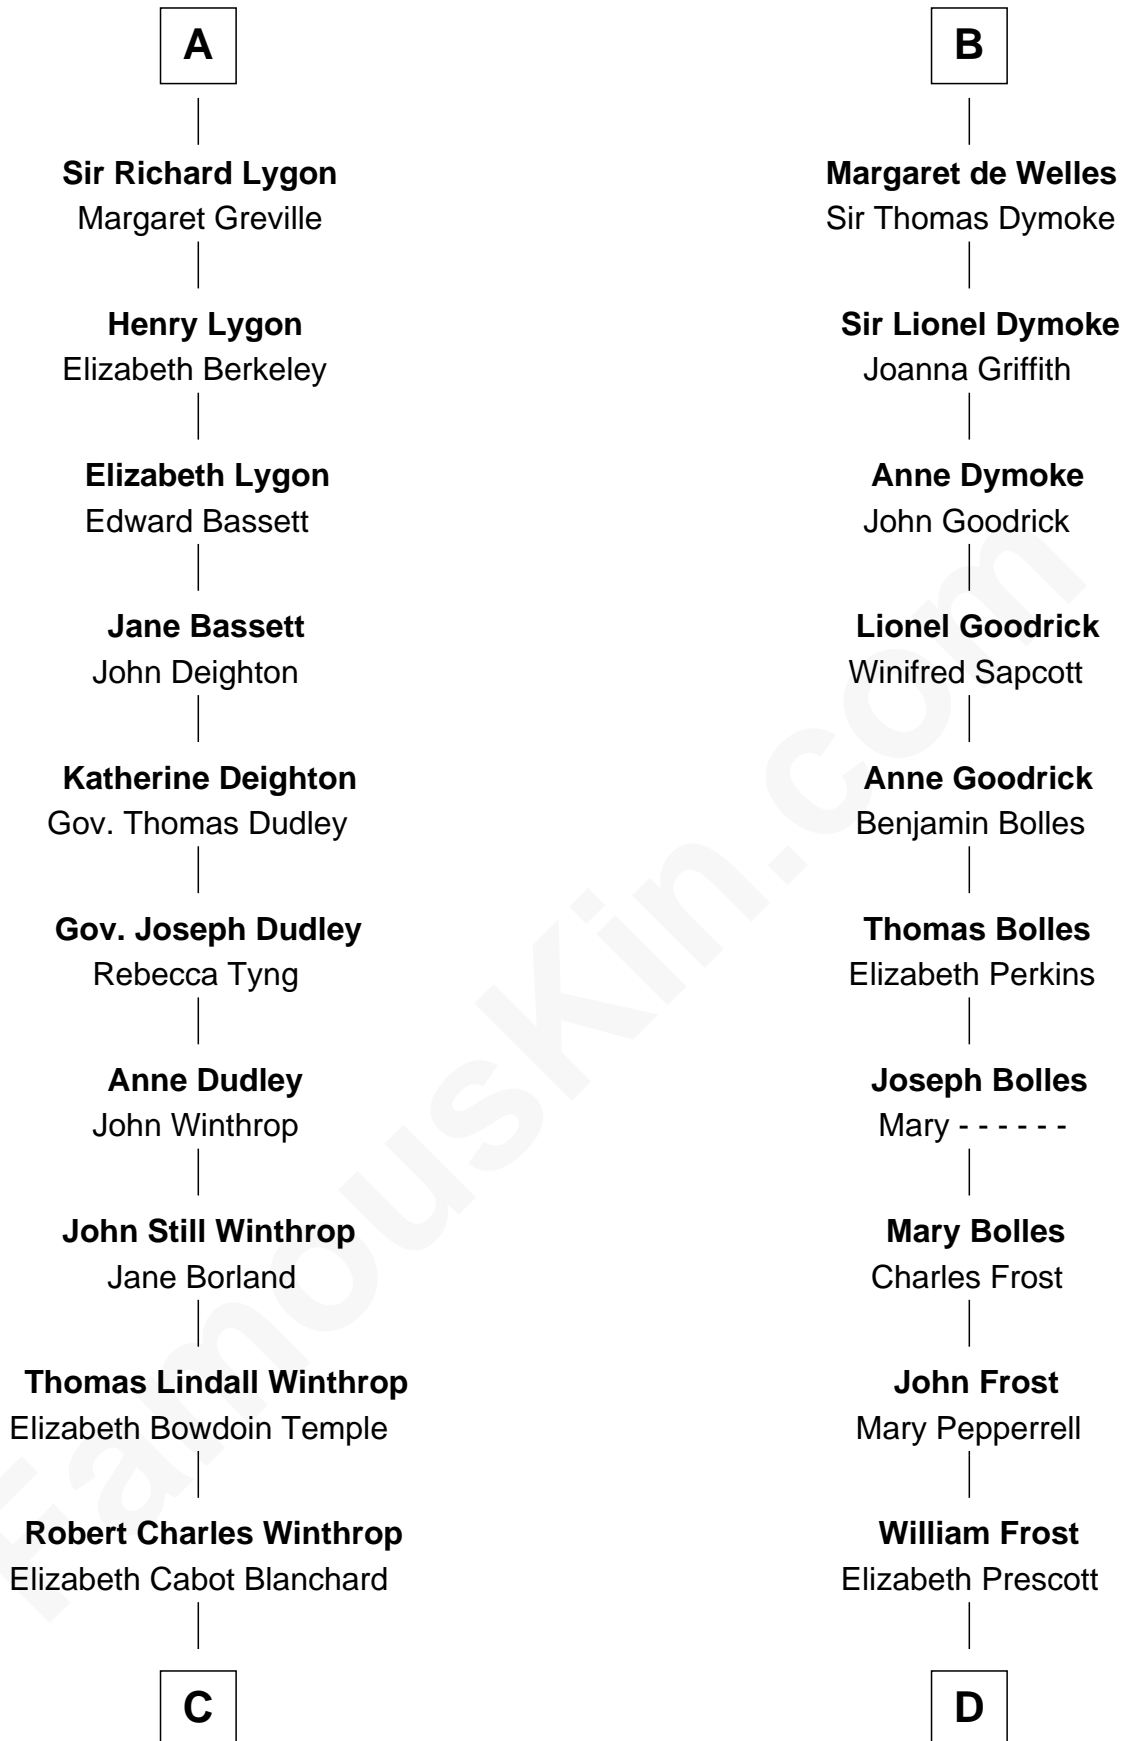

FamousKin.com Relationship Chart of

John Kerry

68th U.S. Secretary of State

20th cousin 1 time removed of

Robert Frost

Poet and Playwright

Sir William de Beauchamp

Isabel Mauduit

Sir Ralph de Greystoke

Maud de Greystoke

Eudo de Welles

Sir Lionel de Welles

Joan de Waterton

B

C

Robert Charles Winthrop

Elizabeth Mason

Margaret Tyndal Winthrop

James Grant Forbes

Rosemary Isabel Forbes

Richard John Kerry

John Kerry

68th U.S. Secretary of State

D