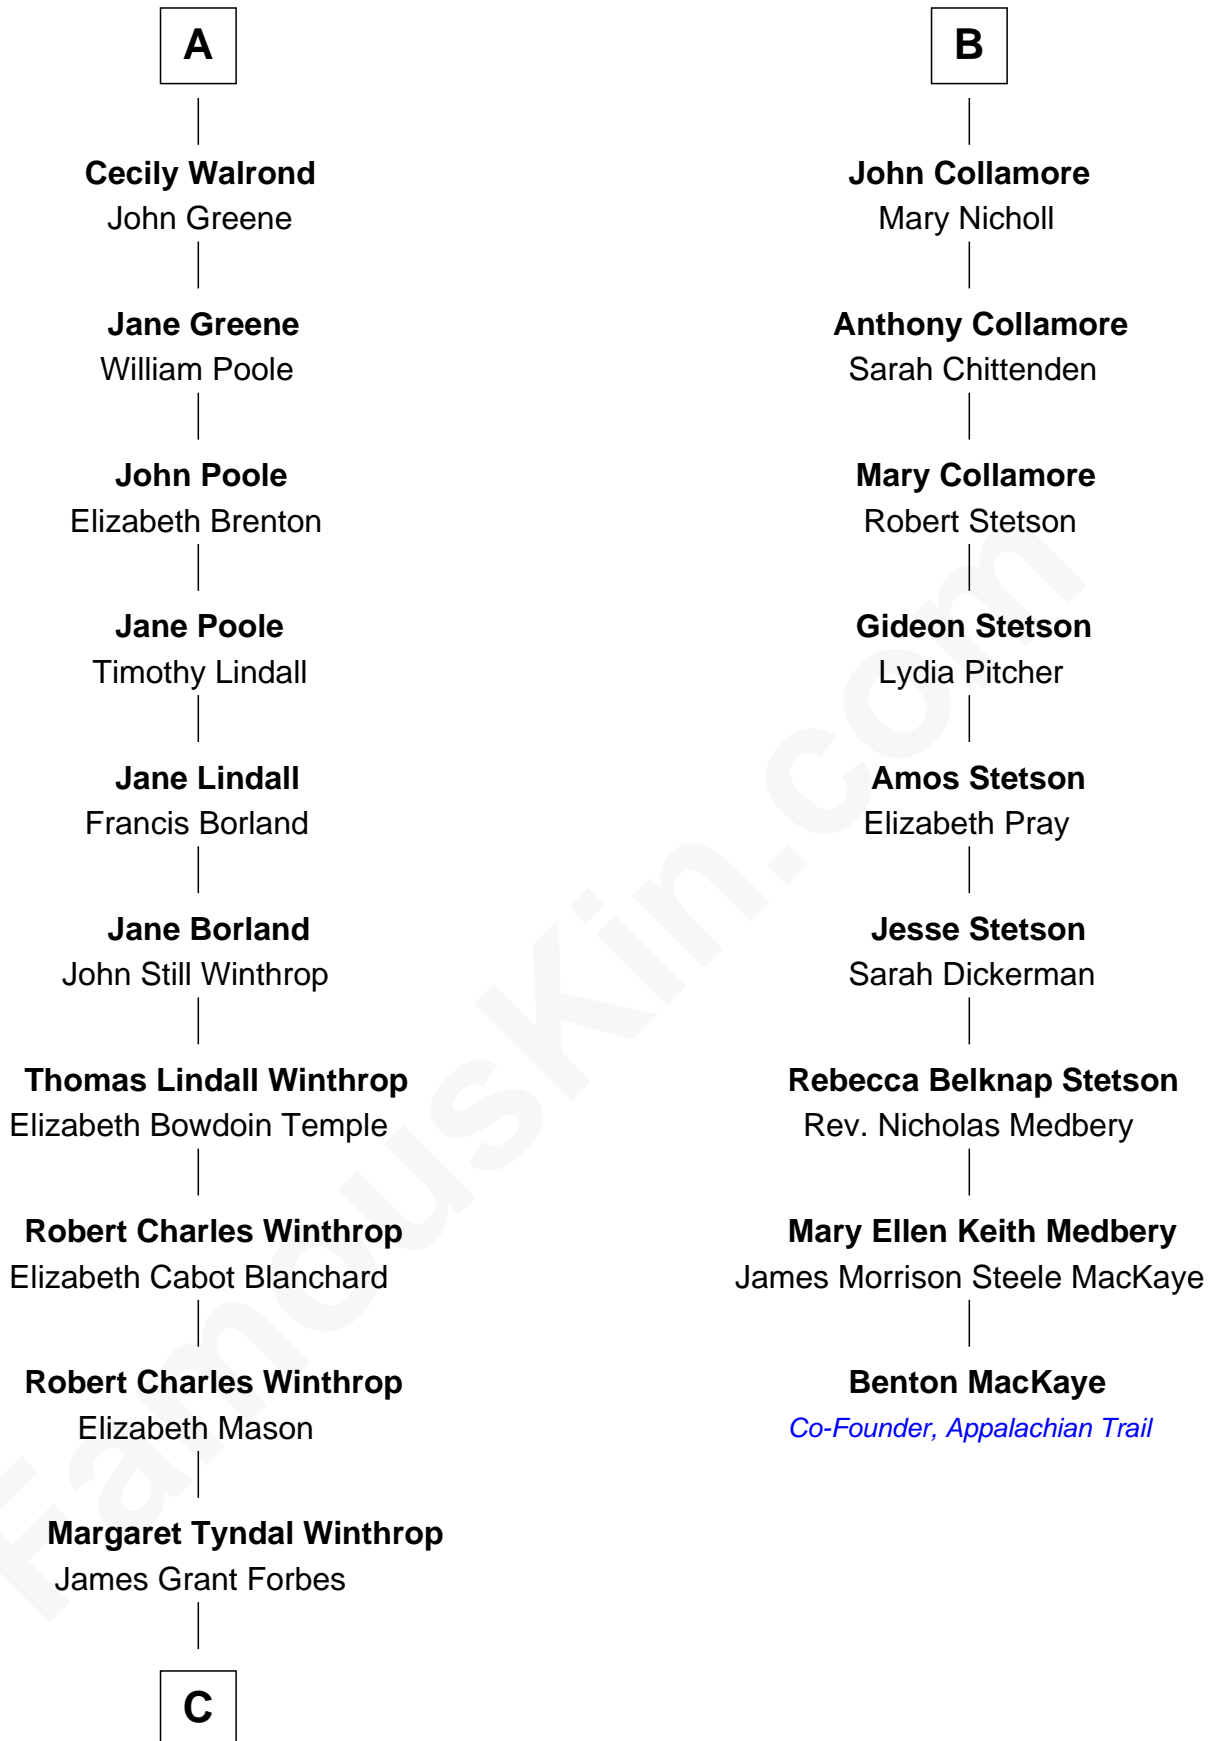

FamousKin.com

Relationship Chart of

John Kerry

68th U.S. Secretary of State

15th cousin 3 times removed of

Benton MacKaye

Co-Founder, Appalachian Trail

C

—
Rosemary Isabel Forbes

Richard John Kerry

—
John Kerry

68th U.S. Secretary of State

FamousKin.com