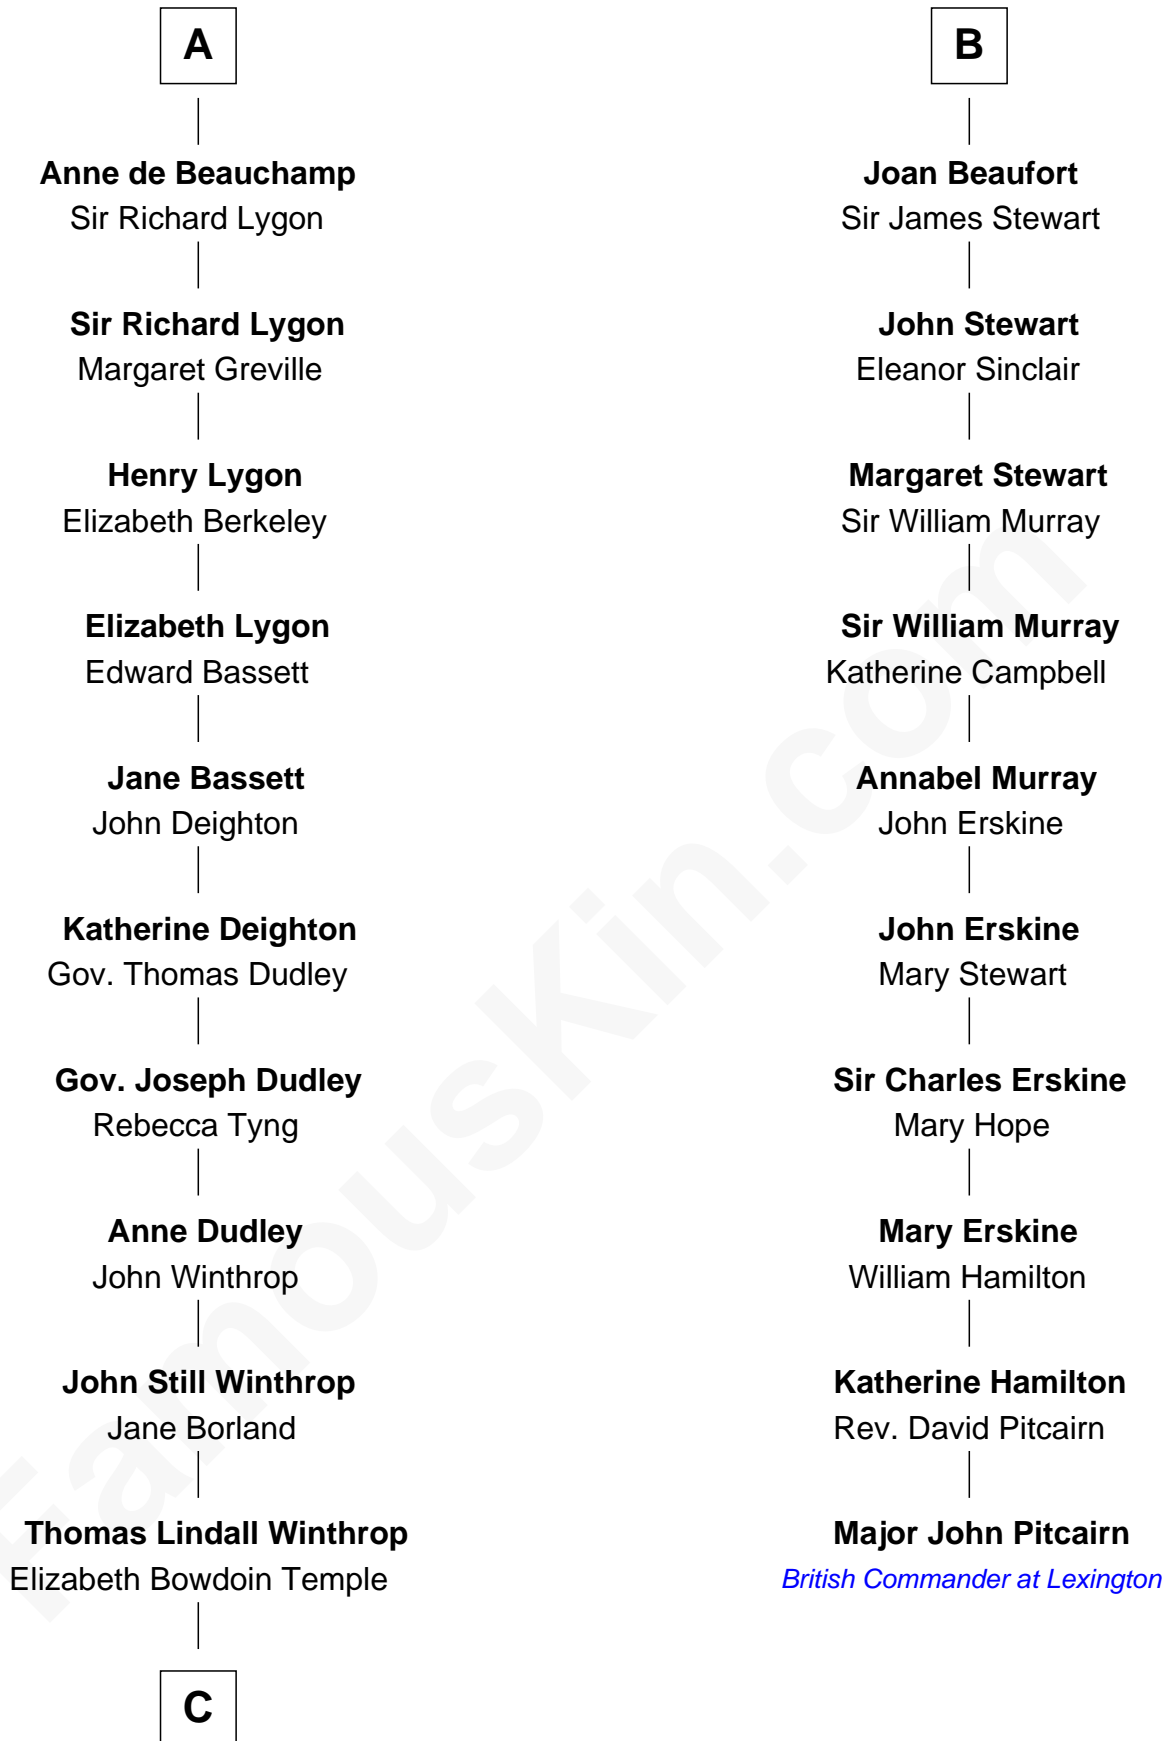

## Relationship Chart of

### John Kerry

68th U.S. Secretary of State

16th cousin 5 times removed of

### Major John Pitcairn

British Commander at Battle of Lexington

**C**

Robert Charles Winthrop  
Elizabeth Cabot Blanchard

Robert Charles Winthrop  
Elizabeth Mason

Margaret Tyndal Winthrop  
James Grant Forbes

Rosemary Isabel Forbes  
Richard John Kerry

**John Kerry**  
*68th U.S. Secretary of State*

FamousKin.com