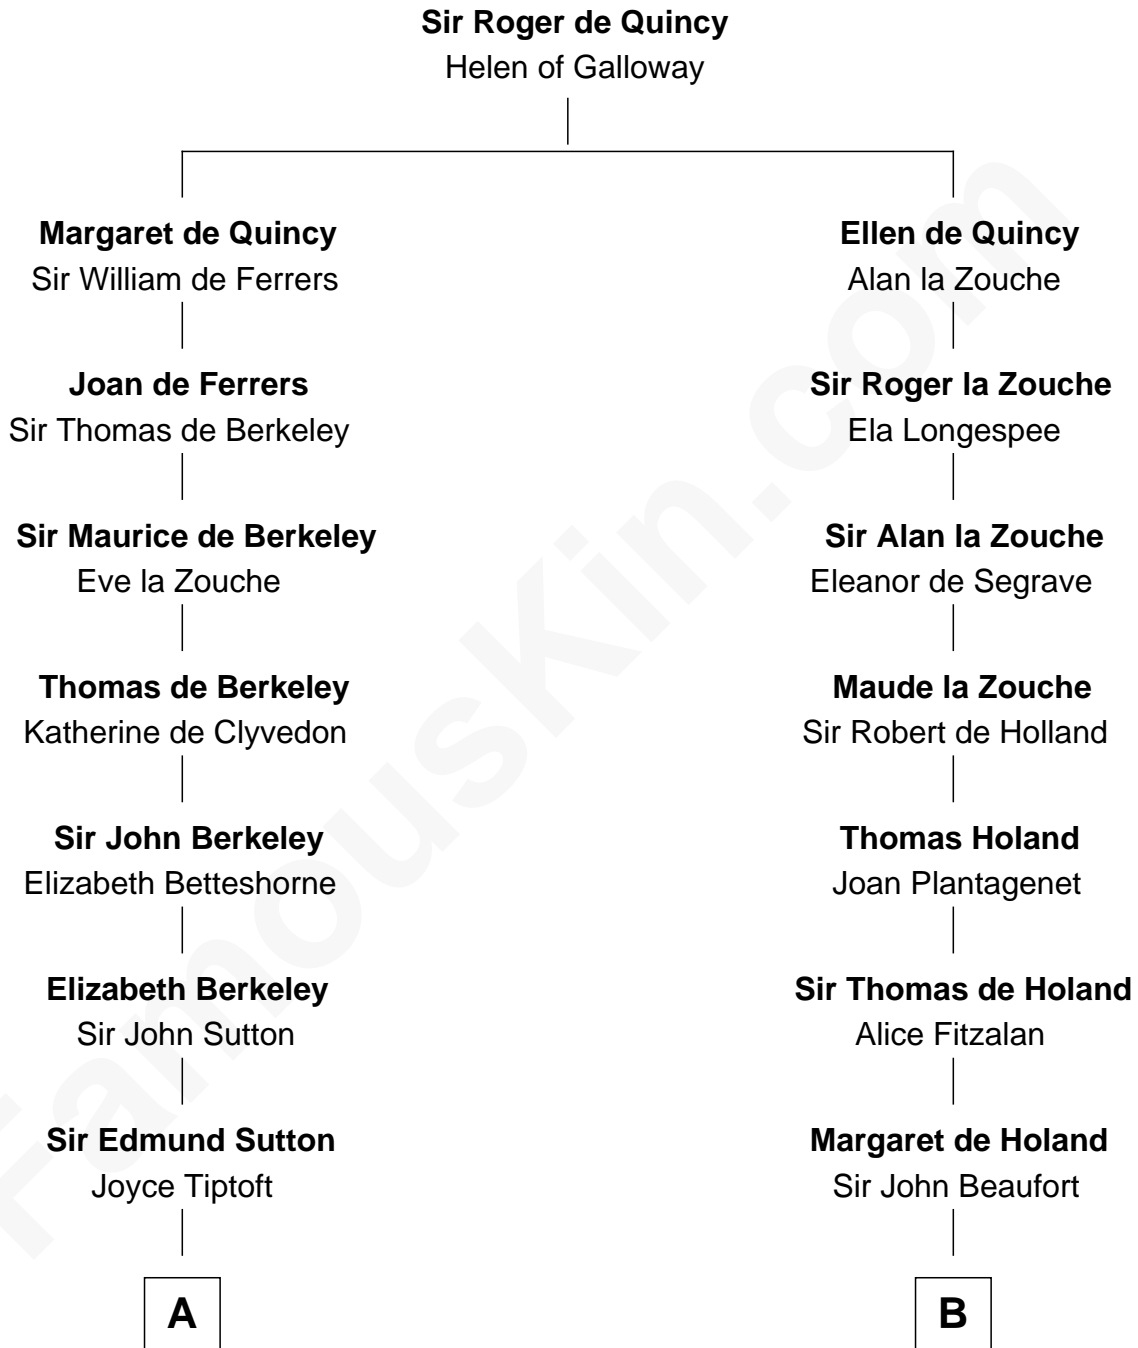

FamousKin.com

Relationship Chart of

John Kerry

68th U.S. Secretary of State

16th cousin 4 times removed of

Major John Pitcairn

British Commander at Battle of Lexington

C

Robert Charles Winthrop

Elizabeth Mason

Margaret Tyndal Winthrop

James Grant Forbes

Rosemary Isabel Forbes

Richard John Kerry

John Kerry

68th U.S. Secretary of State