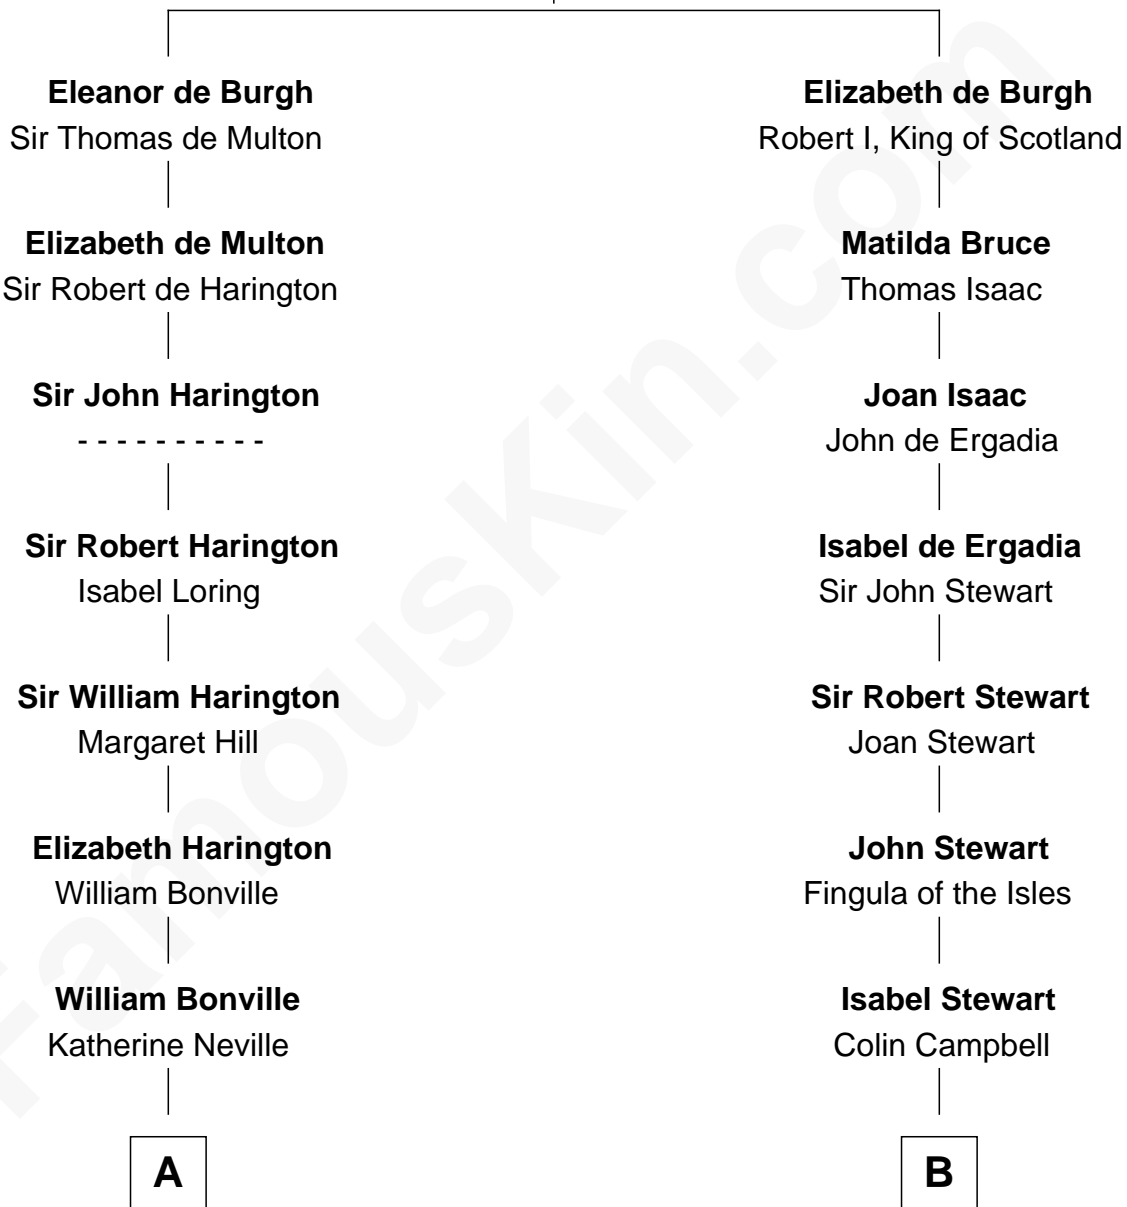

FamousKin.com

Relationship Chart of

John Kerry

68th U.S. Secretary of State

14th cousin 6 times removed of

Major John Pitcairn

British Commander at Battle of Lexington

Sir Richard de Burgh

Margaret - - - - -

C

Robert Charles Winthrop

Elizabeth Mason

Margaret Tyndal Winthrop

James Grant Forbes

Rosemary Isabel Forbes

Richard John Kerry