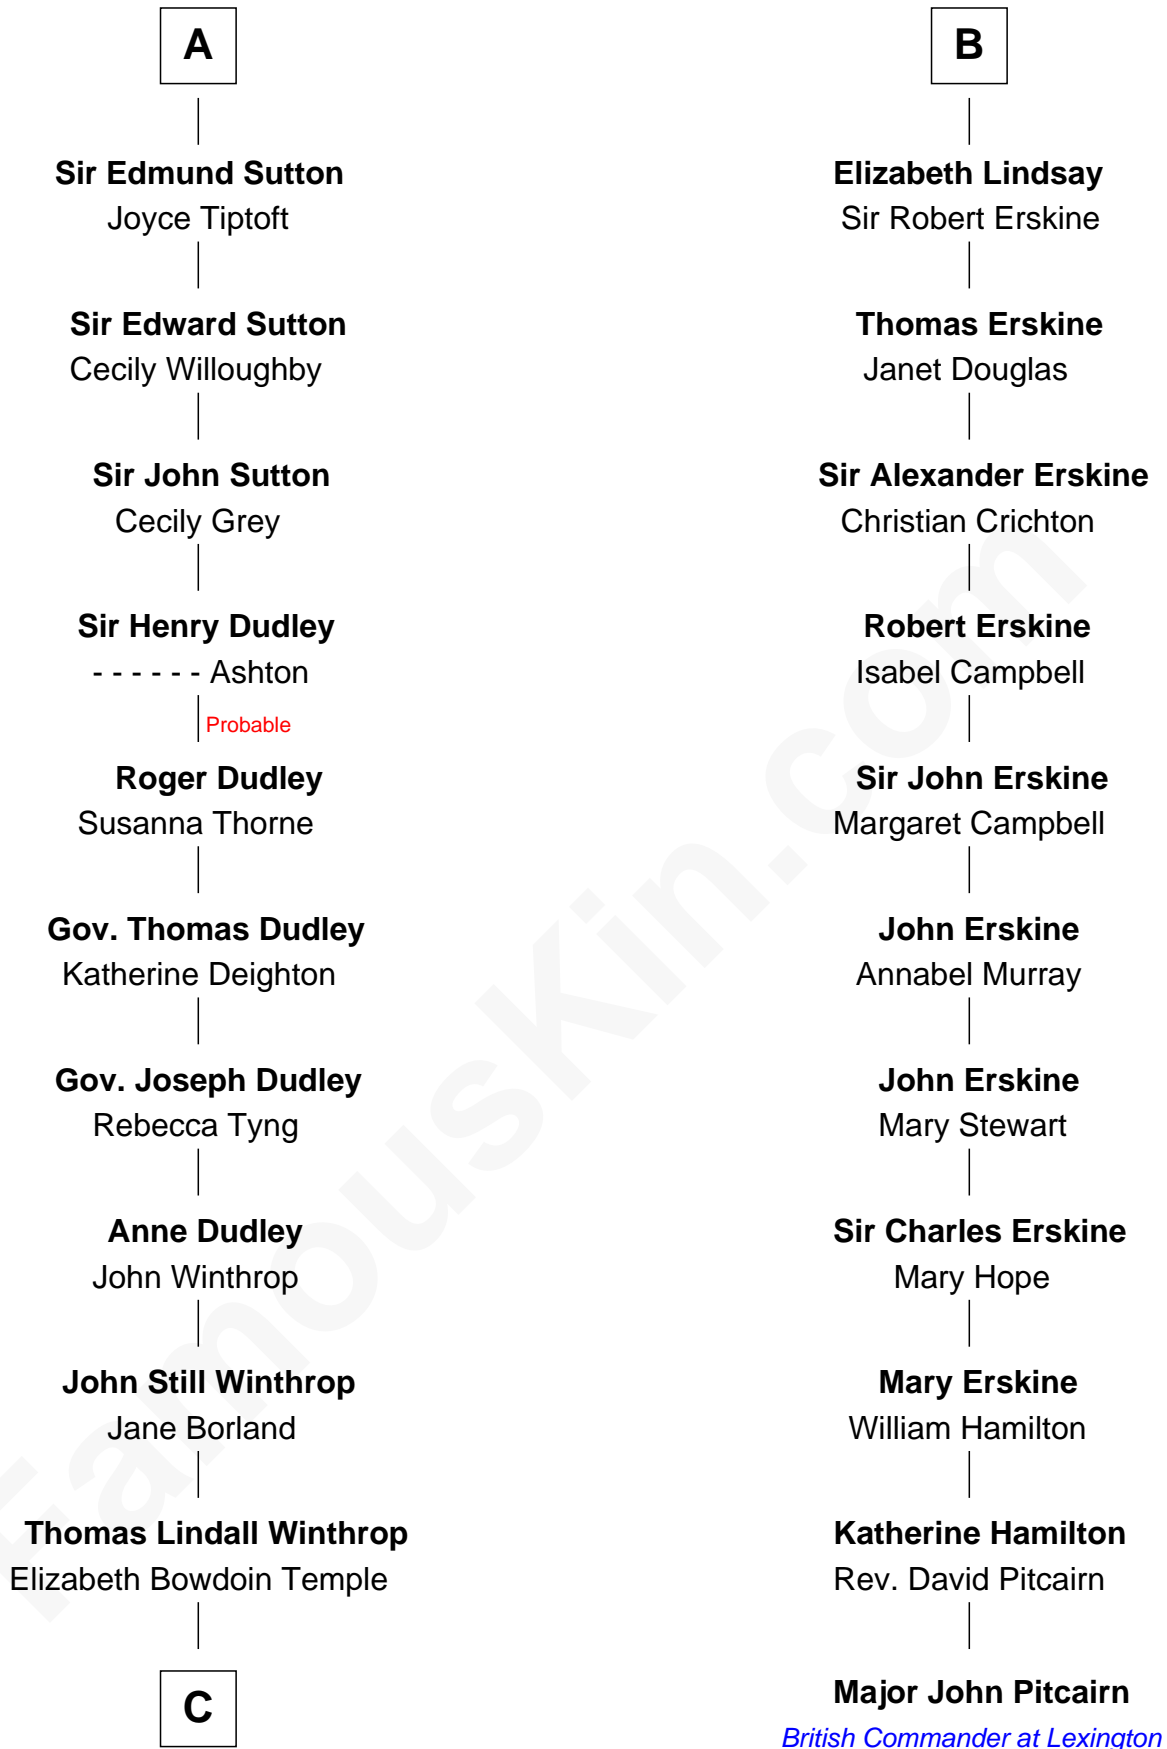

FamousKin.com

Relationship Chart of

John Kerry

68th U.S. Secretary of State

17th cousin 4 times removed of

Major John Pitcairn

British Commander at Battle of Lexington

Sir William Marshal

Isabel de Clare

C

Robert Charles Winthrop
Elizabeth Cabot Blanchard

Robert Charles Winthrop
Elizabeth Mason

Margaret Tyndal Winthrop
James Grant Forbes

Rosemary Isabel Forbes
Richard John Kerry

John Kerry
68th U.S. Secretary of State