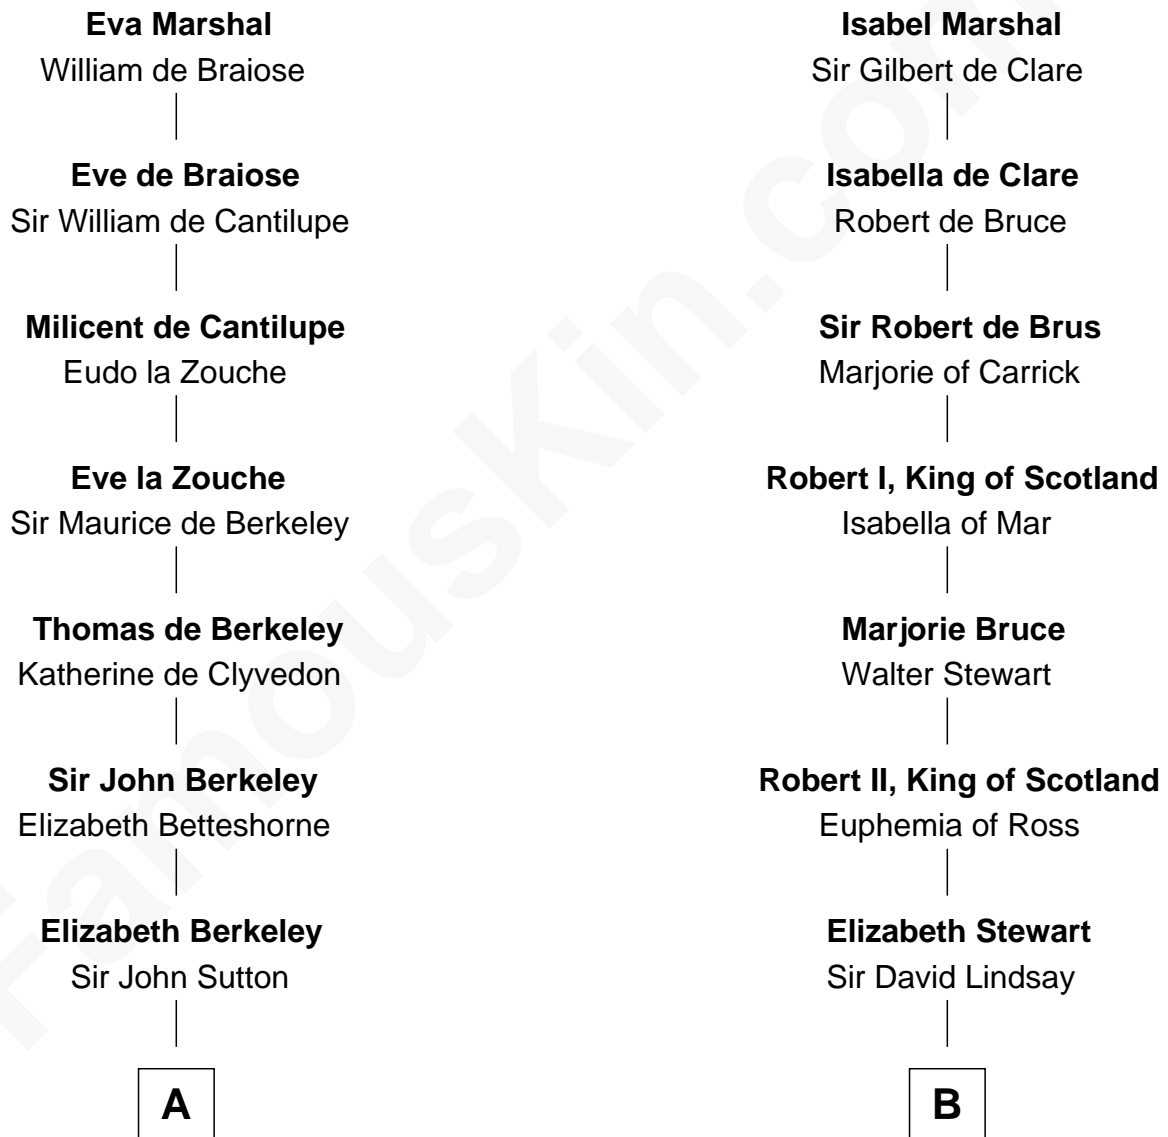

FamousKin.com

Relationship Chart of

John Kerry

68th U.S. Secretary of State

17th cousin 4 times removed of

Major John Pitcairn

British Commander at Battle of Lexington

Sir William Marshal

Isabel de Clare

C

Robert Charles Winthrop
Elizabeth Cabot Blanchard

Robert Charles Winthrop
Elizabeth Mason

Margaret Tyndal Winthrop
James Grant Forbes

Rosemary Isabel Forbes
Richard John Kerry

John Kerry
68th U.S. Secretary of State