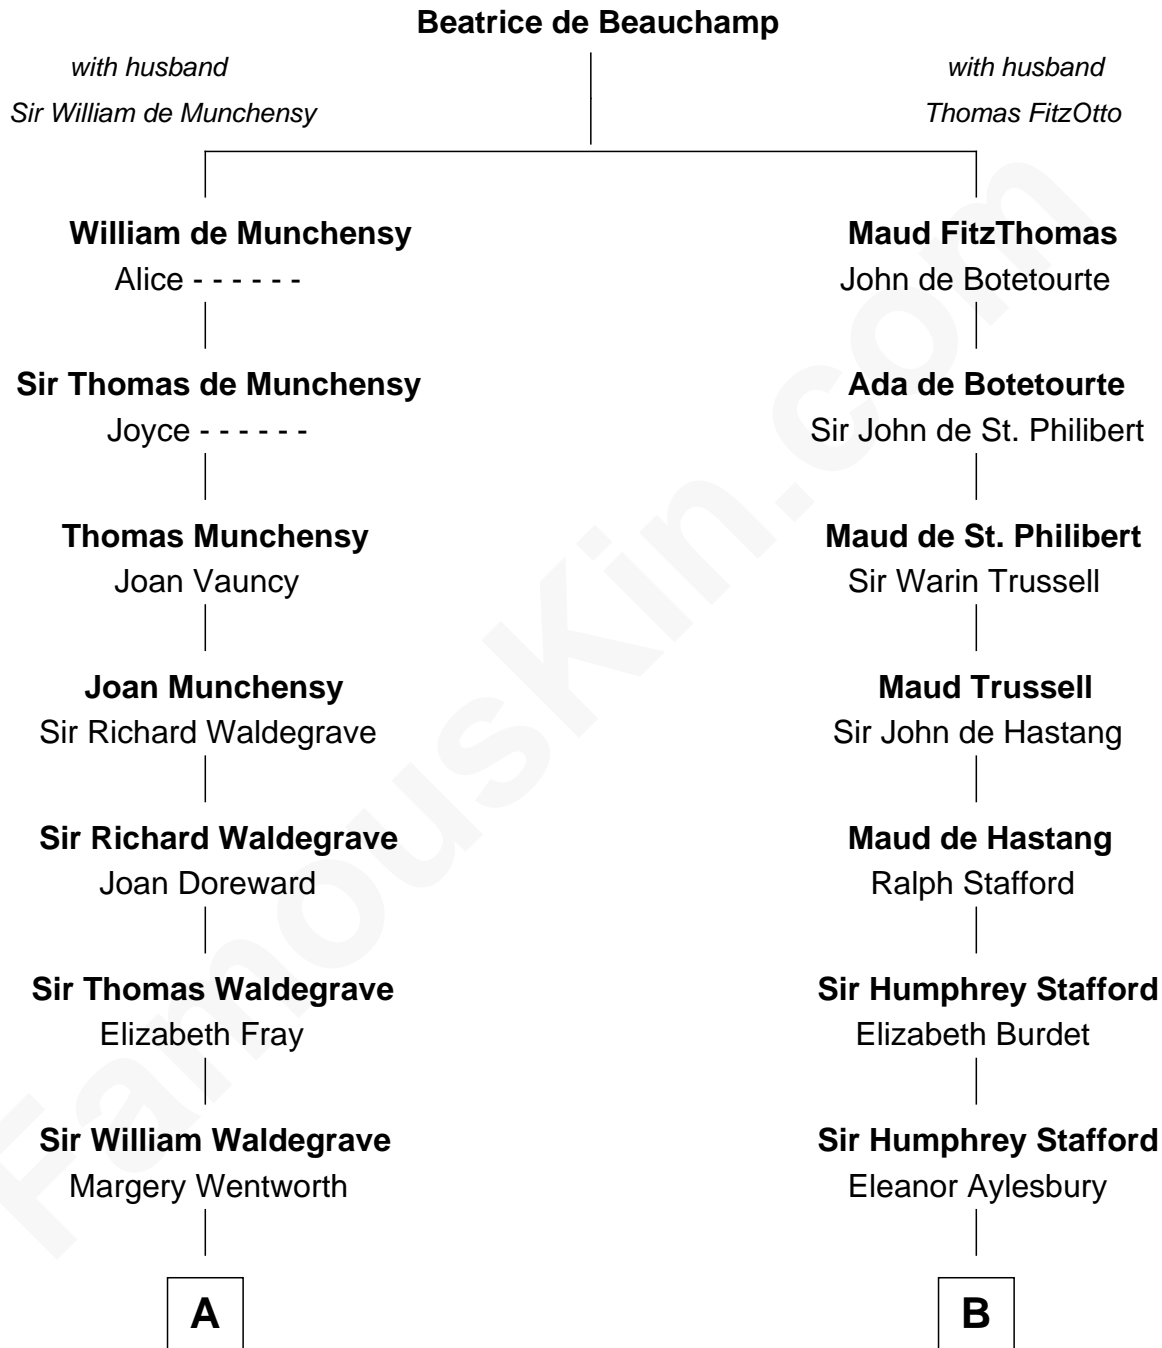

FamousKin.com Relationship Chart of

John Kerry

68th U.S. Secretary of State

21st cousin of

Marilyn Monroe

Actress, Model, and Singer

C

Sarah Ellen Francis
Robert Means Mason

Elizabeth Mason
Robert Charles Winthrop

Margaret Tyndal Winthrop
James Grant Forbes

Rosemary Isabel Forbes
Richard John Kerry

John Kerry
68th U.S. Secretary of State

D

Samuel Elam Almy
Susan Bateman

Susan Bateman Almy
Charles Adams Gifford

Frederick Almy Gifford
Elizabeth Easton Tennant

Charles Stanley Gifford
Gladys Pearl Monroe

Marilyn Monroe
Actress, Model, and Singer