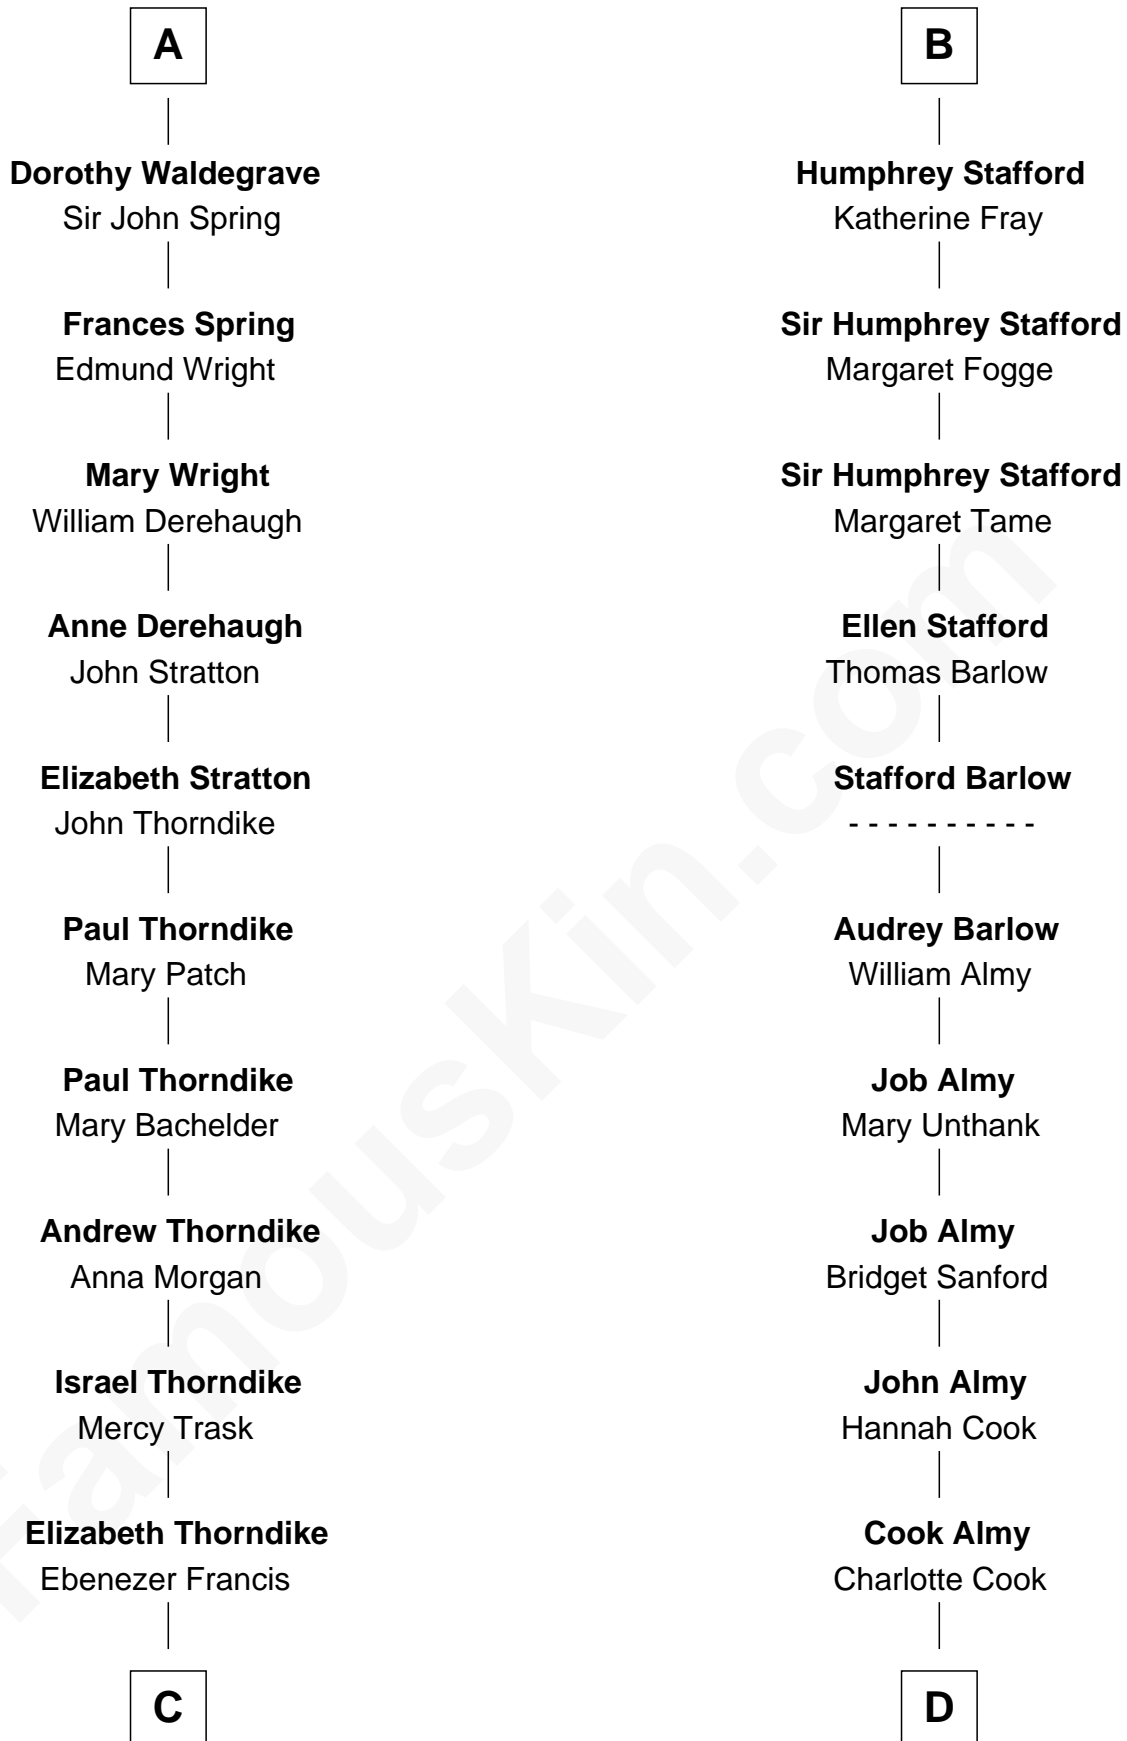

FamousKin.com Relationship Chart of

John Kerry

68th U.S. Secretary of State

21st cousin of

Marilyn Monroe

Actress, Model, and Singer

C

Sarah Ellen Francis
Robert Means Mason

Elizabeth Mason
Robert Charles Winthrop

Margaret Tyndal Winthrop
James Grant Forbes

Rosemary Isabel Forbes
Richard John Kerry

John Kerry
68th U.S. Secretary of State

D

Samuel Elam Almy
Susan Bateman

Susan Bateman Almy
Charles Adams Gifford

Frederick Almy Gifford
Elizabeth Easton Tennant

Charles Stanley Gifford
Gladys Pearl Monroe

Marilyn Monroe
Actress, Model, and Singer