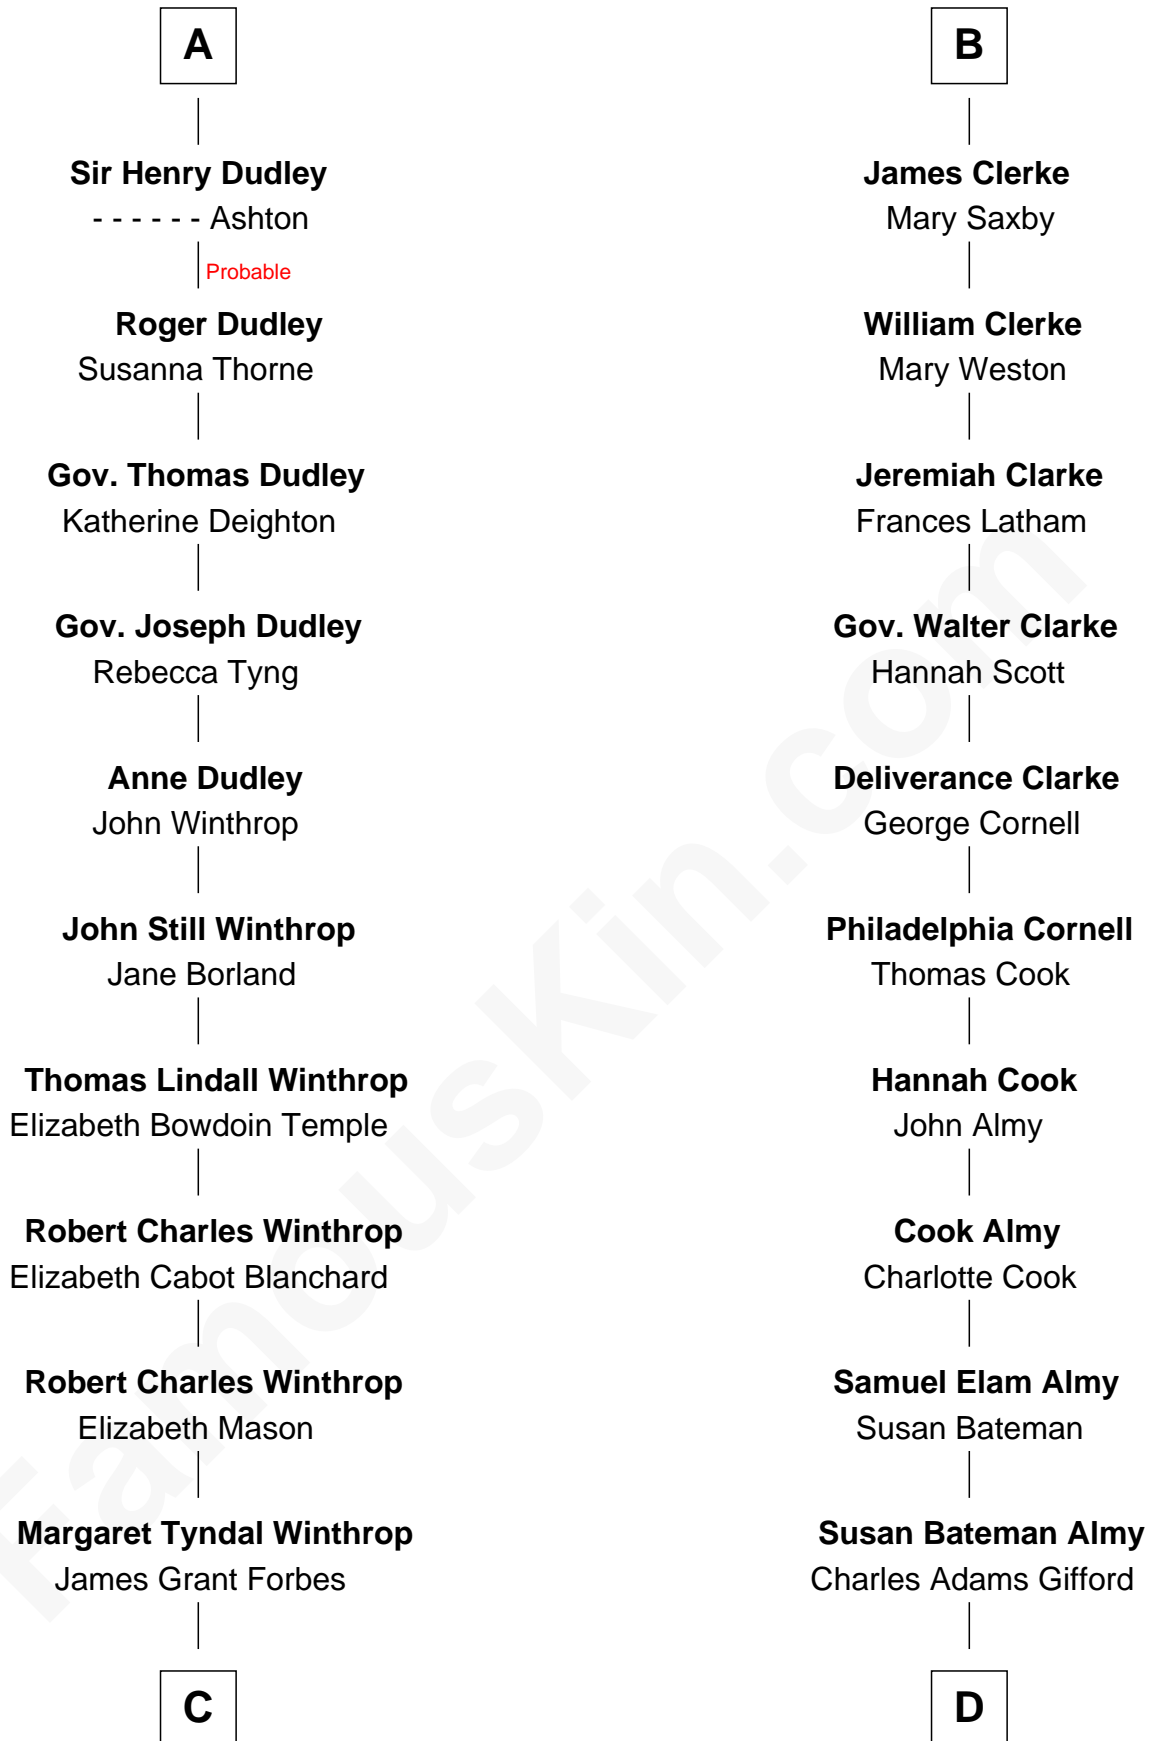

FamousKin.com

Relationship Chart of

John Kerry

68th U.S. Secretary of State

18th cousin 1 time removed of

Marilyn Monroe

Actress, Model, and Singer

C

Rosemary Isabel Forbes

Richard John Kerry

John Kerry

68th U.S. Secretary of State

D

Frederick Almy Gifford

Elizabeth Easton Tennant

Charles Stanley Gifford

Gladys Pearl Monroe

Marilyn Monroe

Actress, Model, and Singer

FamousKin.com