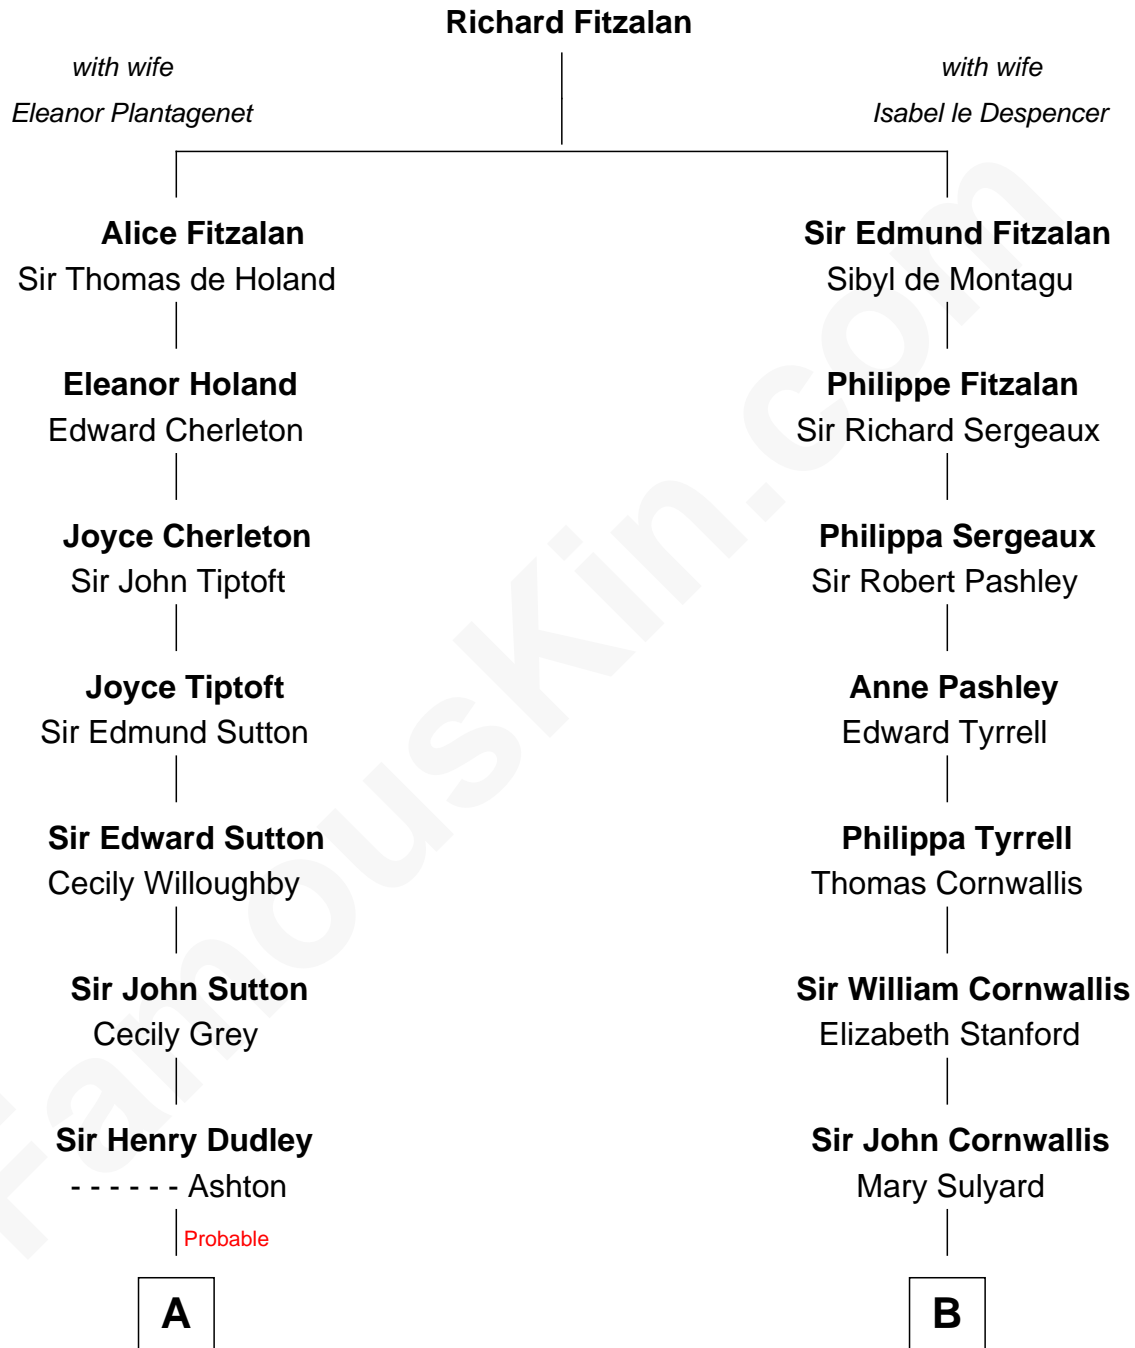

FamousKin.com Relationship Chart of

John Kerry

68th U.S. Secretary of State

17th cousin 3 times removed of

Marilyn Monroe

Actress, Model, and Singer

C

—
Elizabeth Cutting Easton

William Congdon Tennant

—
Elizabeth Easton Tennant

Frederick Almy Gifford

—
Charles Stanley Gifford

Gladys Pearl Monroe

—
Marilyn Monroe

Actress, Model, and Singer