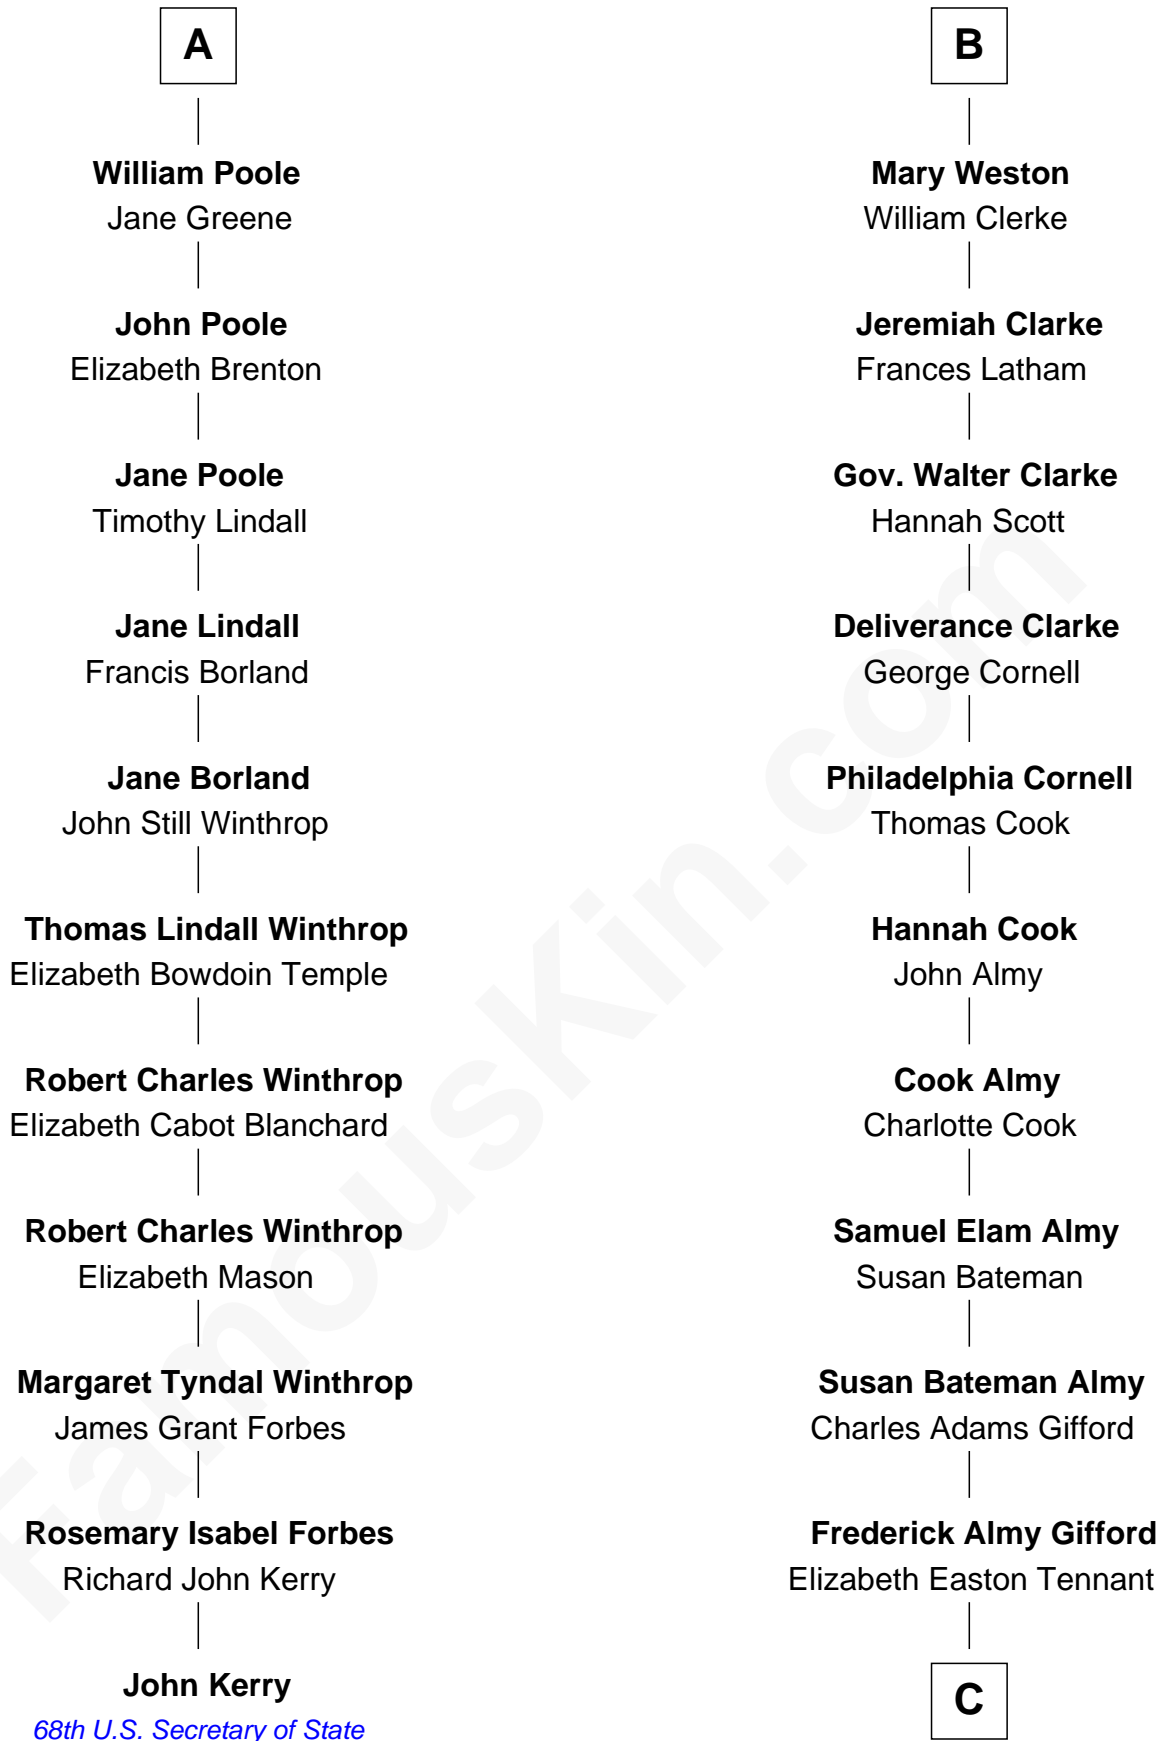

FamousKin.com Relationship Chart of

John Kerry

68th U.S. Secretary of State

17th cousin 1 time removed of

Marilyn Monroe

Actress, Model, and Singer

Sir William Stradling

Isabel St. Barbe

Joan Dauntsey

Edmund Stradling

Elizabeth Arundell

John Stradling

Alice Langford

Anne Stradling

Sir John Danvers

Anne Danvers

Thomas Lovett

Elizabeth Lovett

Anthony Cave

Mary Cave

Sir Jerome Weston

B

C

Charles Stanley Gifford

Gladys Pearl Monroe

Marilyn Monroe

Actress, Model, and Singer

FamousKin.com