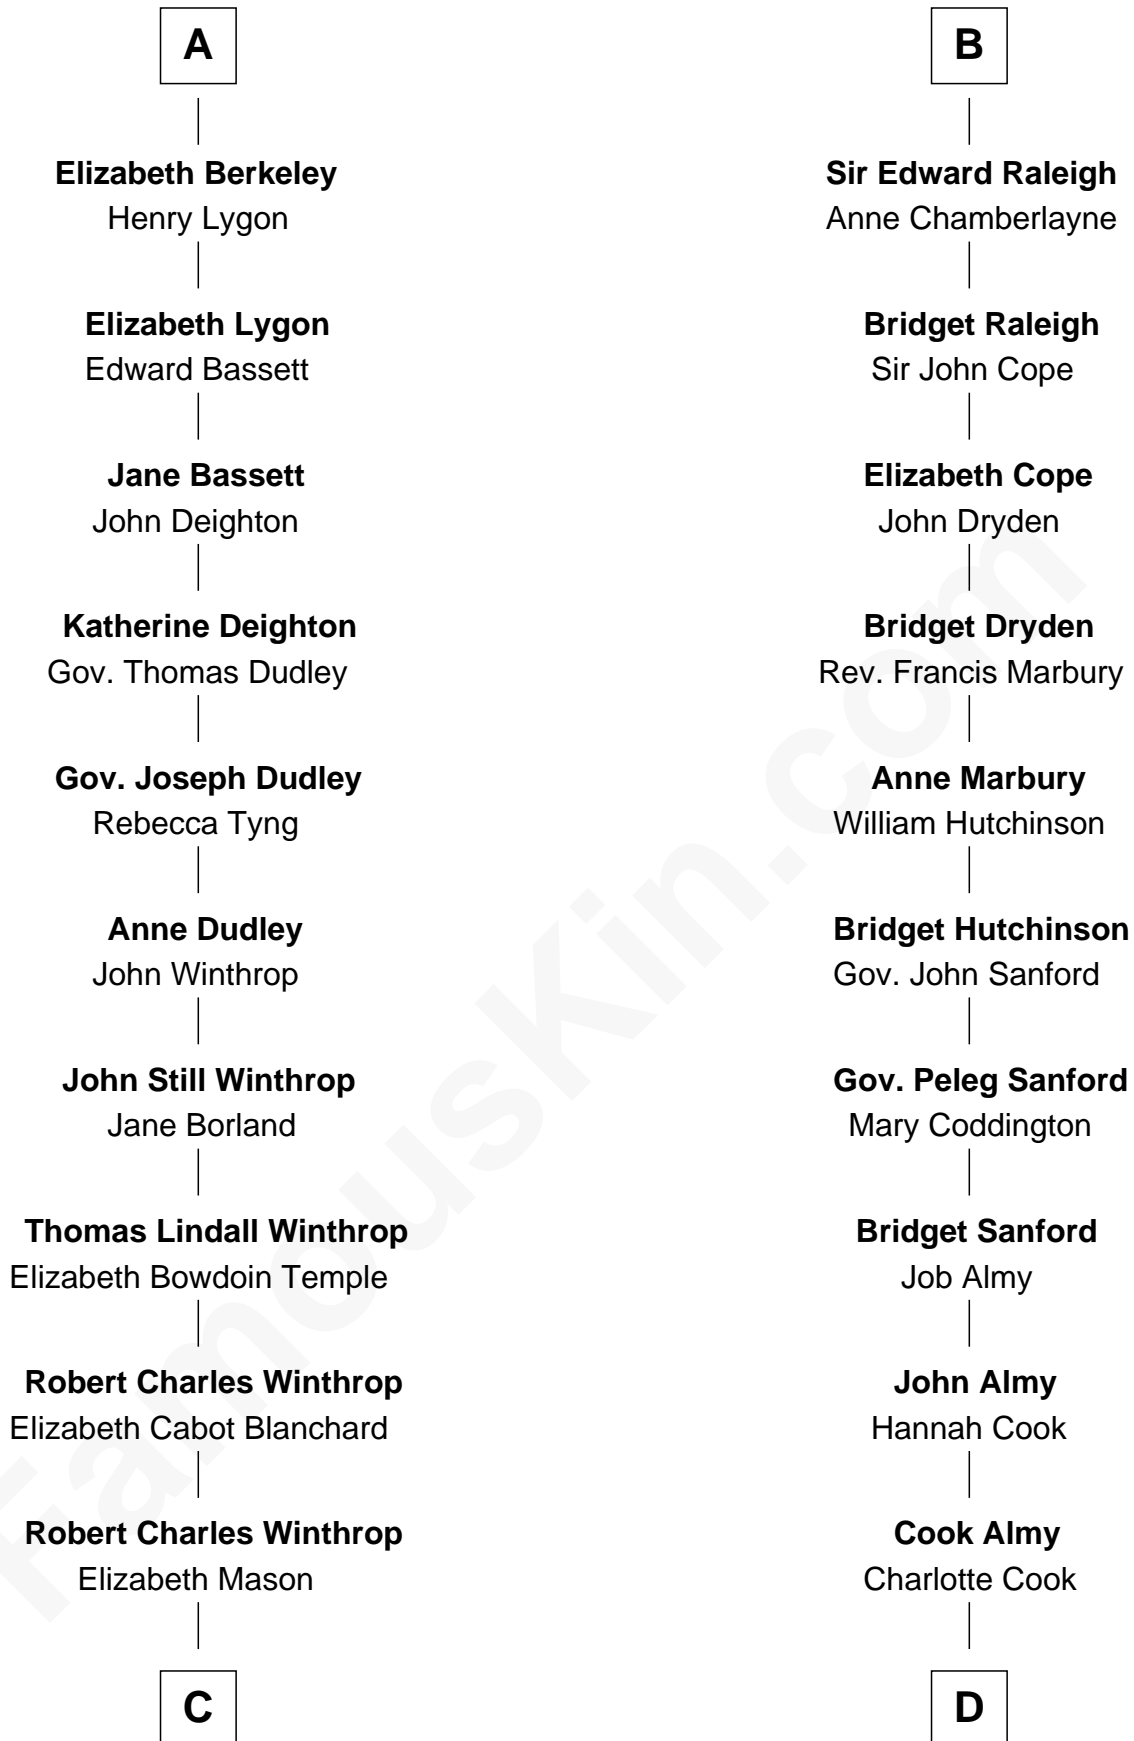

FamousKin.com Relationship Chart of

John Kerry

68th U.S. Secretary of State

19th cousin 2 times removed of

Marilyn Monroe

Actress, Model, and Singer

Humphrey de Bohun

Elizabeth Plantagenet

Sir William de Bohun
Elizabeth de Badlesmere

Elizabeth de Bohun
Sir Richard Fitzalan

Elizabeth Fitzalan
Sir Thomas Mowbray

Isabel Mowbray
Sir James Berkeley

Maurice Berkeley
Isabel Mead

Anne Berkeley
Sir William Dennis

Isabel Dennis
Sir John Berkeley

A

Eleanor de Bohun
Sir James le Boteler

Pernel le Boteler
Sir Gilbert Talbot

Sir Richard Talbot
Ankaret le Strange

Mary Talbot
Sir Thomas Greene

Sir Thomas Greene
Phillippa Ferrers

Elizabeth Greene
William Raleigh

Sir Edward Raleigh
Margaret Verney

B

C

Margaret Tyndal Winthrop

James Grant Forbes

Rosemary Isabel Forbes

Richard John Kerry