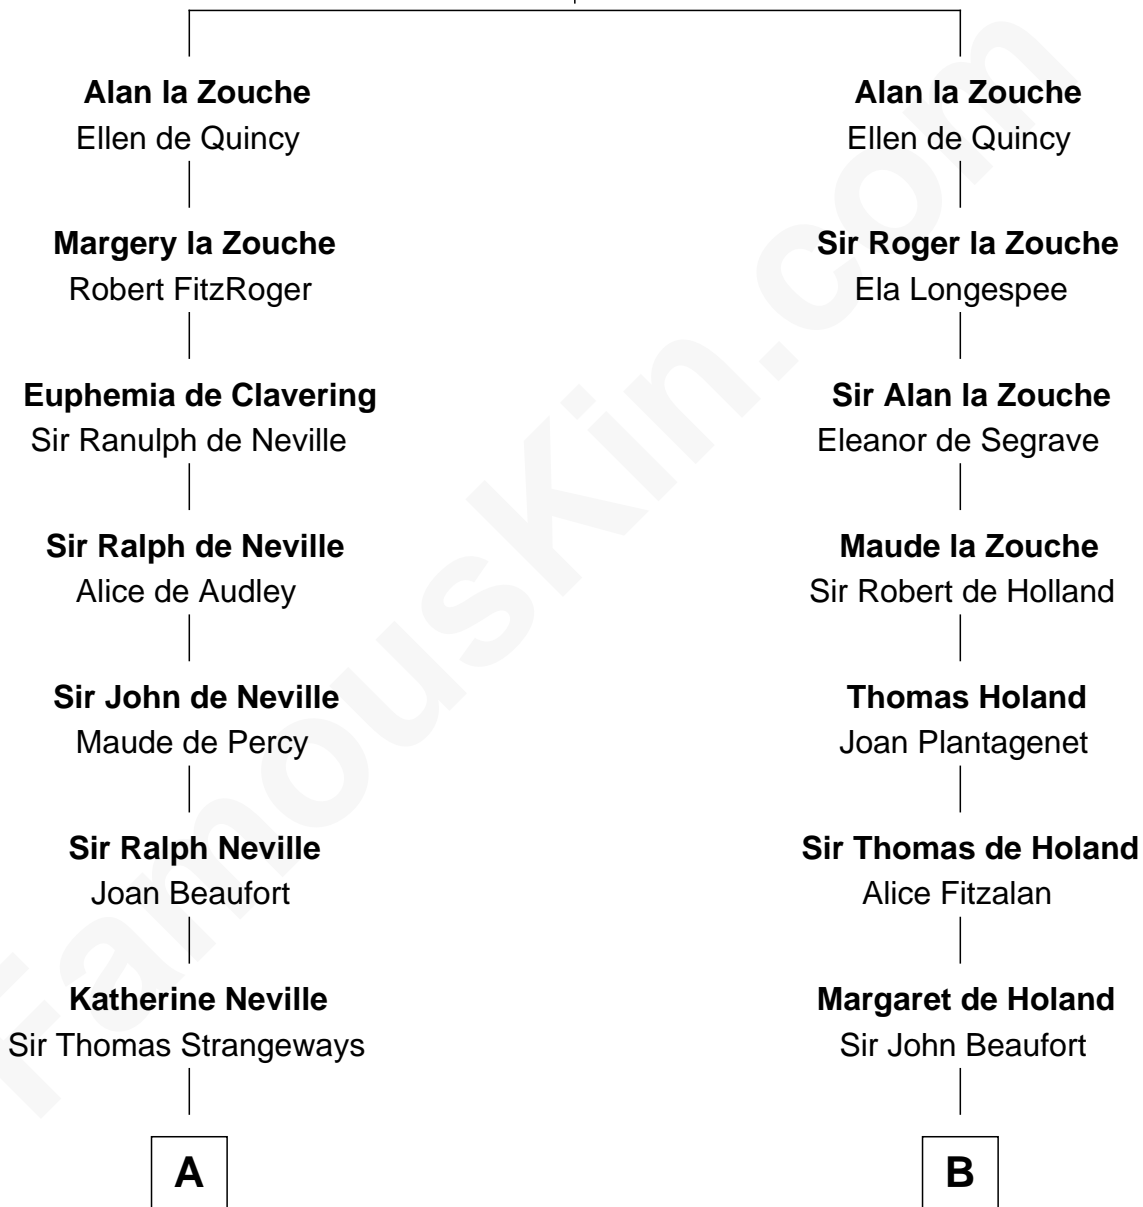

# FamousKin.com Relationship Chart of

**John Kerry**

*68th U.S. Secretary of State*

20th cousin 1 time removed of

**Noel Coward**

*Playwright, Actor, and Songwriter*

**Roger la Zouche**

Margaret Biset

**C**

**Robert Charles Winthrop**  
Elizabeth Cabot Blanchard

**Robert Charles Winthrop**  
Elizabeth Mason

**Margaret Tyndal Winthrop**  
James Grant Forbes

**Rosemary Isabel Forbes**  
Richard John Kerry