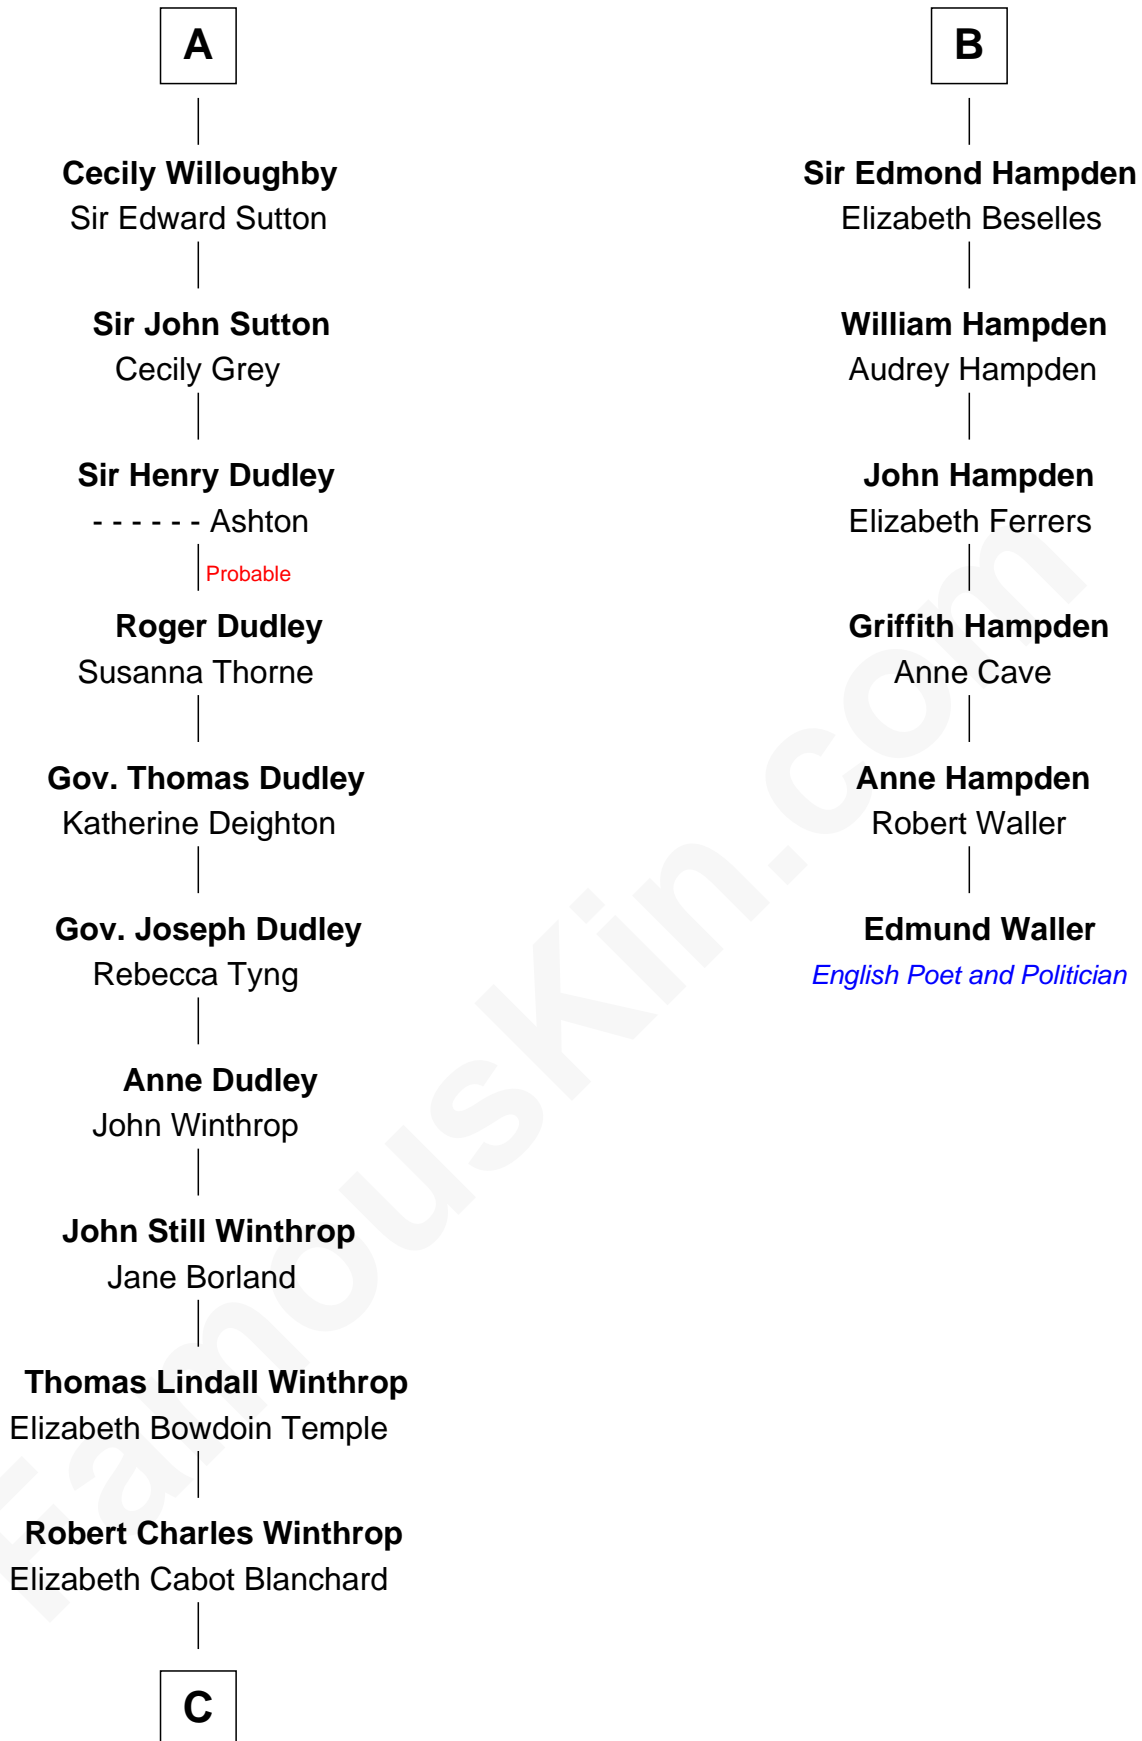

# FamousKin.com Relationship Chart of

**John Kerry**

*68th U.S. Secretary of State*

12th cousin 8 times removed of

**Edmund Waller**

*English Poet and Politician*

**Alan la Zouche**

Ellen de Quincy

-----

**la Zouche**

Sir John de Popham

**Sir Robert de Popham**

Alice -----

**Sir John de Popham**

Sibyl de Saint Martin

**Henry Popham**

Joan -----

**Sir Stephen Popham**

Beatrice Bohun

**Margery Popham**

Thomas Hampden

**B**

**C**

Robert Charles Winthrop

Elizabeth Mason

Margaret Tyndal Winthrop

James Grant Forbes

Rosemary Isabel Forbes

Richard John Kerry

John Kerry

*68th U.S. Secretary of State*

FamousKin.com