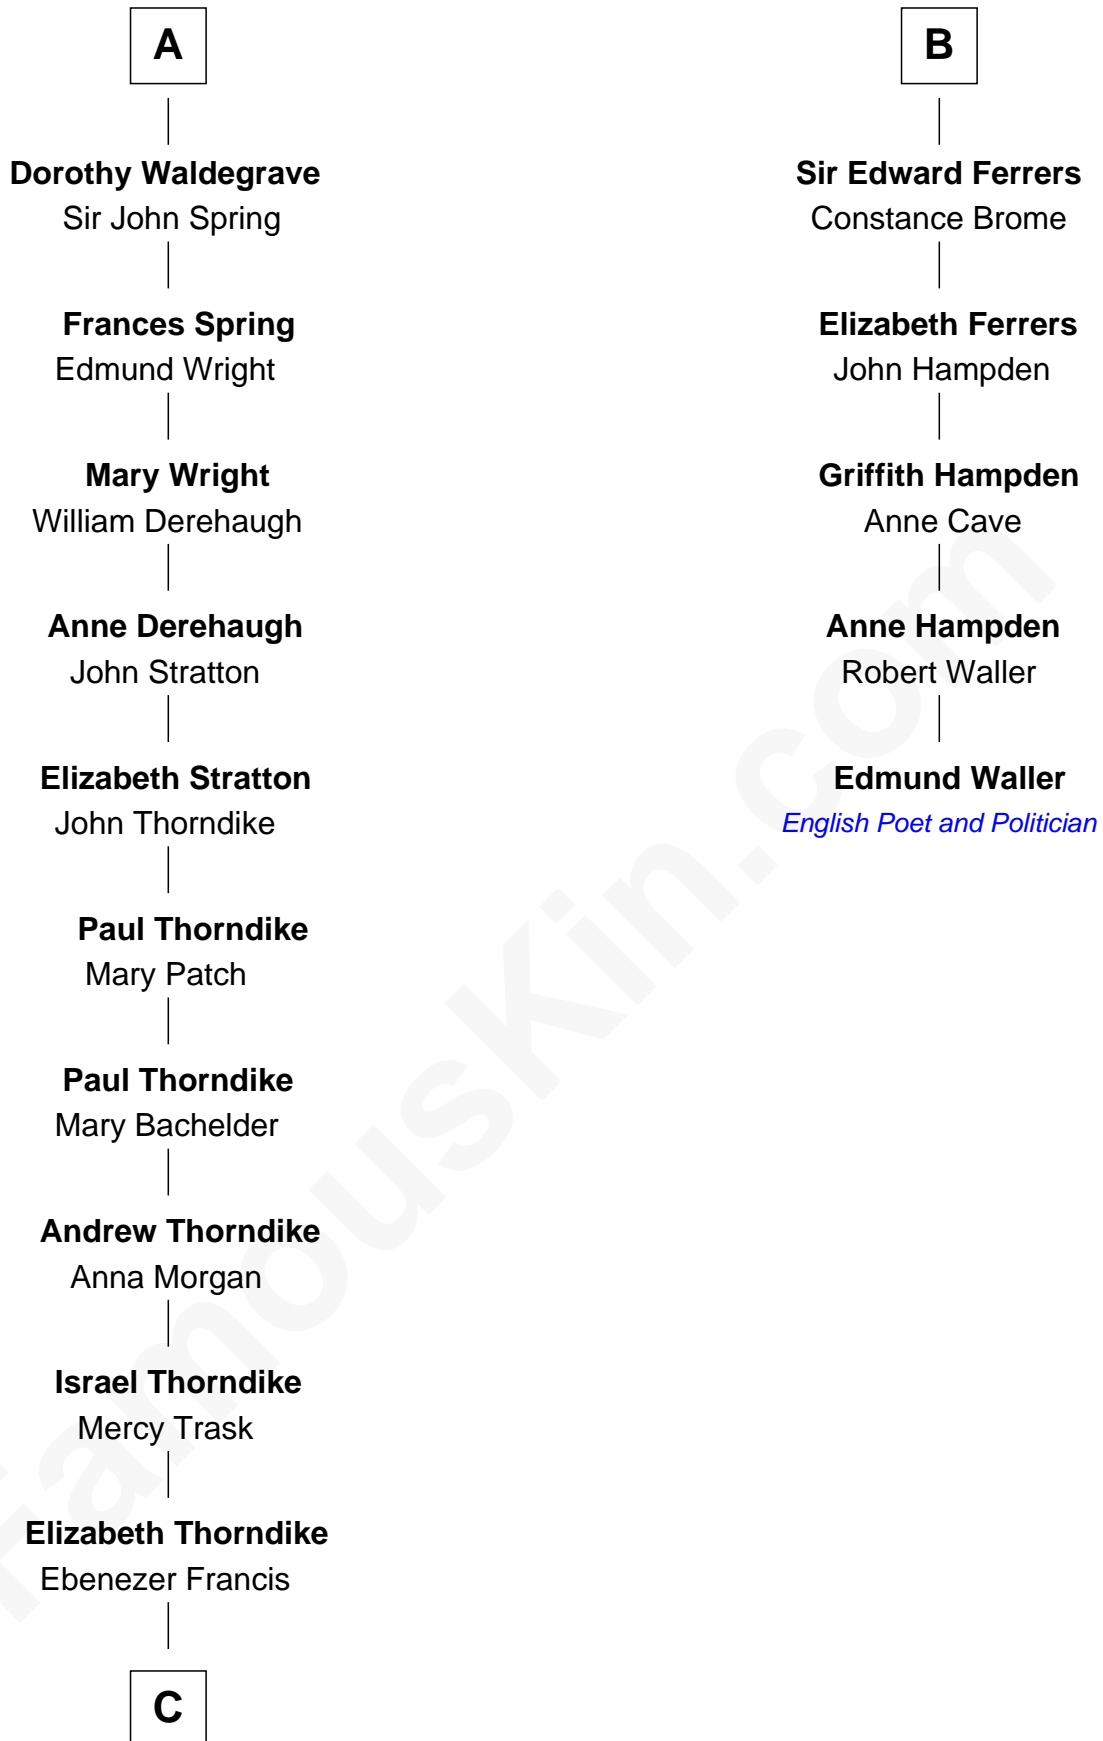

FamousKin.com Relationship Chart of

John Kerry

68th U.S. Secretary of State

11th cousin 10 times removed of

Edmund Waller

English Poet and Politician

C

—
Sarah Ellen Francis
Robert Means Mason

—
Elizabeth Mason
Robert Charles Winthrop

—
Margaret Tyndal Winthrop
James Grant Forbes

—
Rosemary Isabel Forbes
Richard John Kerry

—
John Kerry
68th U.S. Secretary of State

FamousKin.com