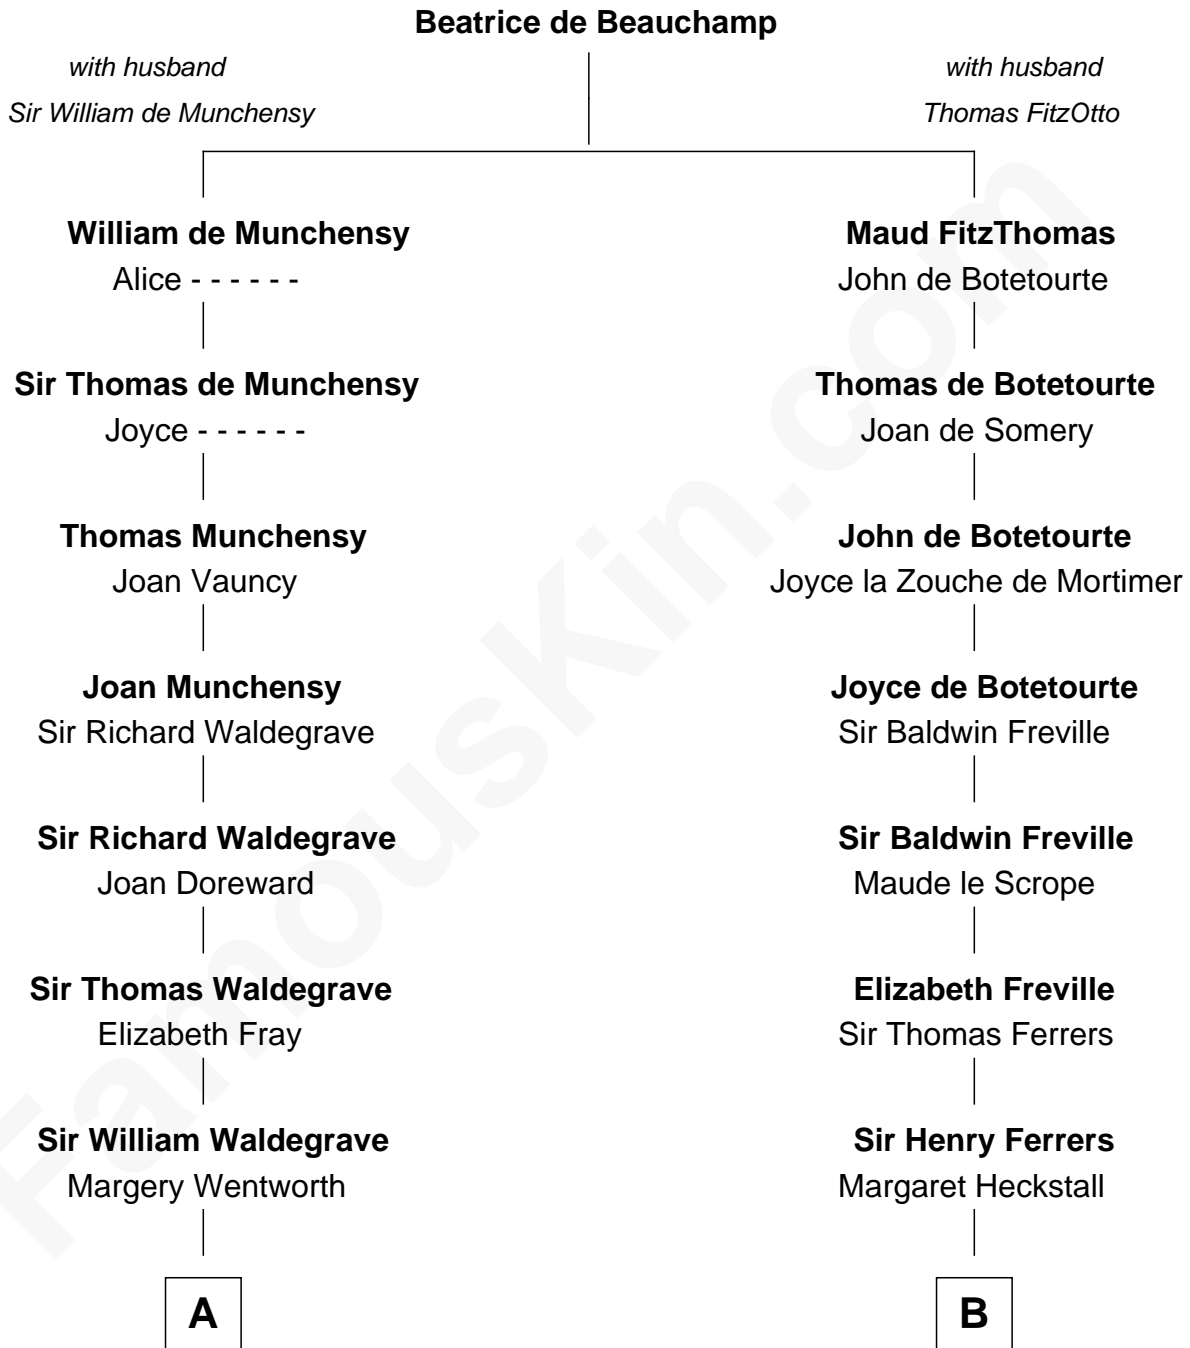

FamousKin.com Relationship Chart of

John Kerry

68th U.S. Secretary of State

11th cousin 10 times removed of

Edmund Waller

English Poet and Politician

C

—
Sarah Ellen Francis
Robert Means Mason

—
Elizabeth Mason
Robert Charles Winthrop

—
Margaret Tyndal Winthrop
James Grant Forbes

—
Rosemary Isabel Forbes
Richard John Kerry

—
John Kerry
68th U.S. Secretary of State

FamousKin.com