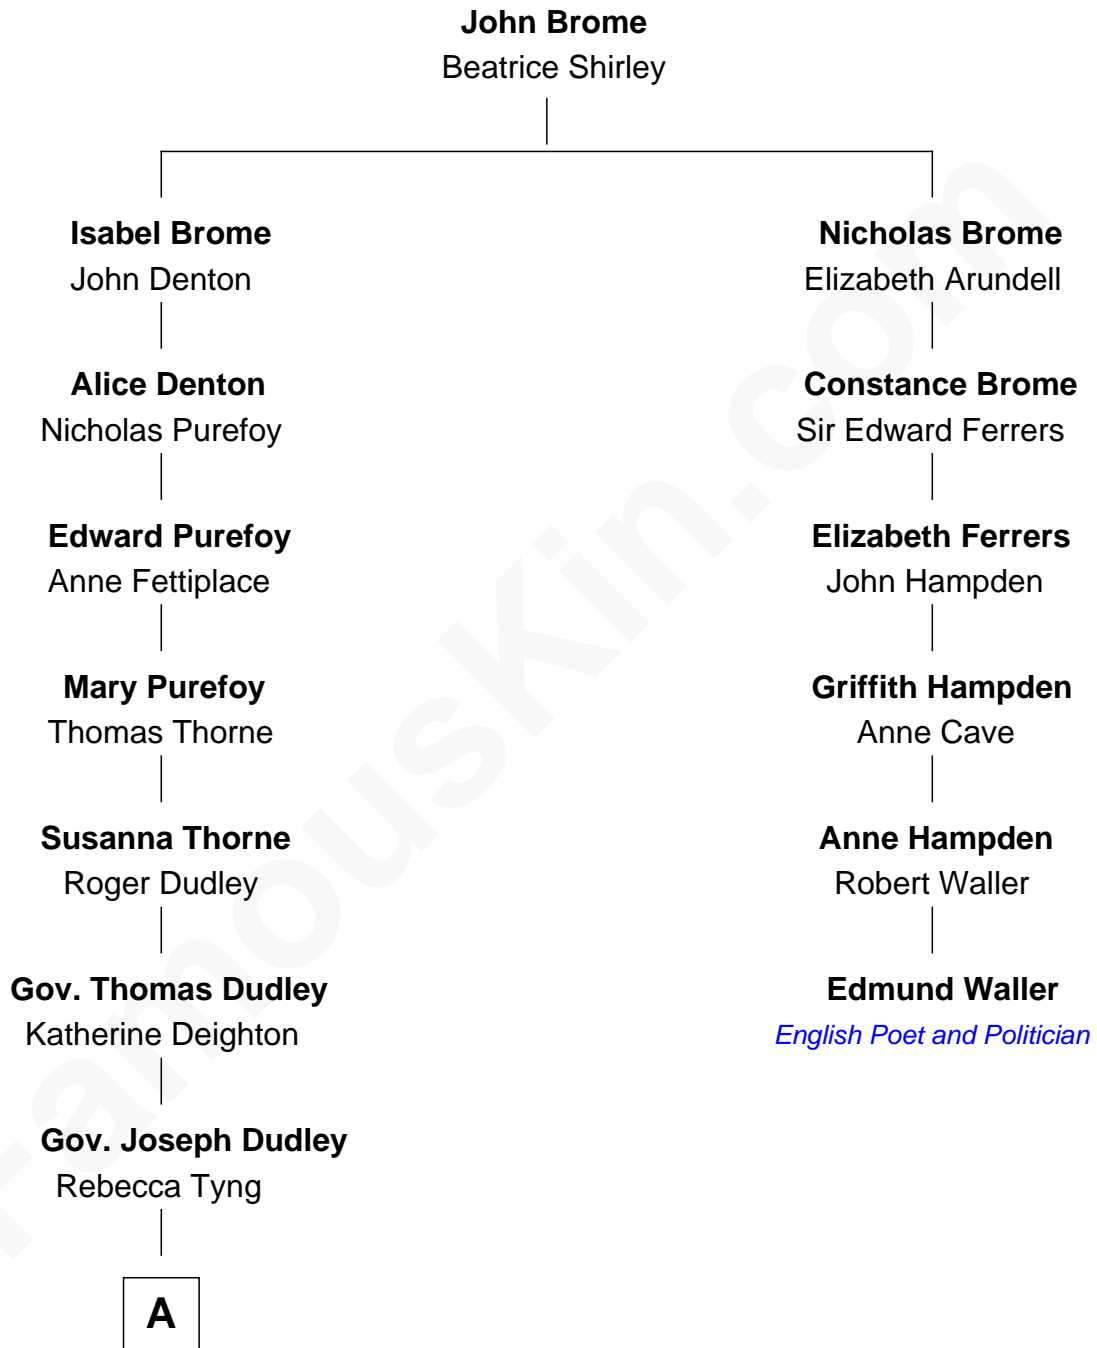

FamousKin.com Relationship Chart of

John Kerry

68th U.S. Secretary of State

5th cousin 9 times removed of

Edmund Waller

English Poet and Politician

A

—
Anne Dudley
John Winthrop

—
John Still Winthrop
Jane Borland

—
Thomas Lindall Winthrop
Elizabeth Bowdoin Temple

—
Robert Charles Winthrop
Elizabeth Cabot Blanchard

—
Robert Charles Winthrop
Elizabeth Mason

—
Margaret Tyndal Winthrop
James Grant Forbes